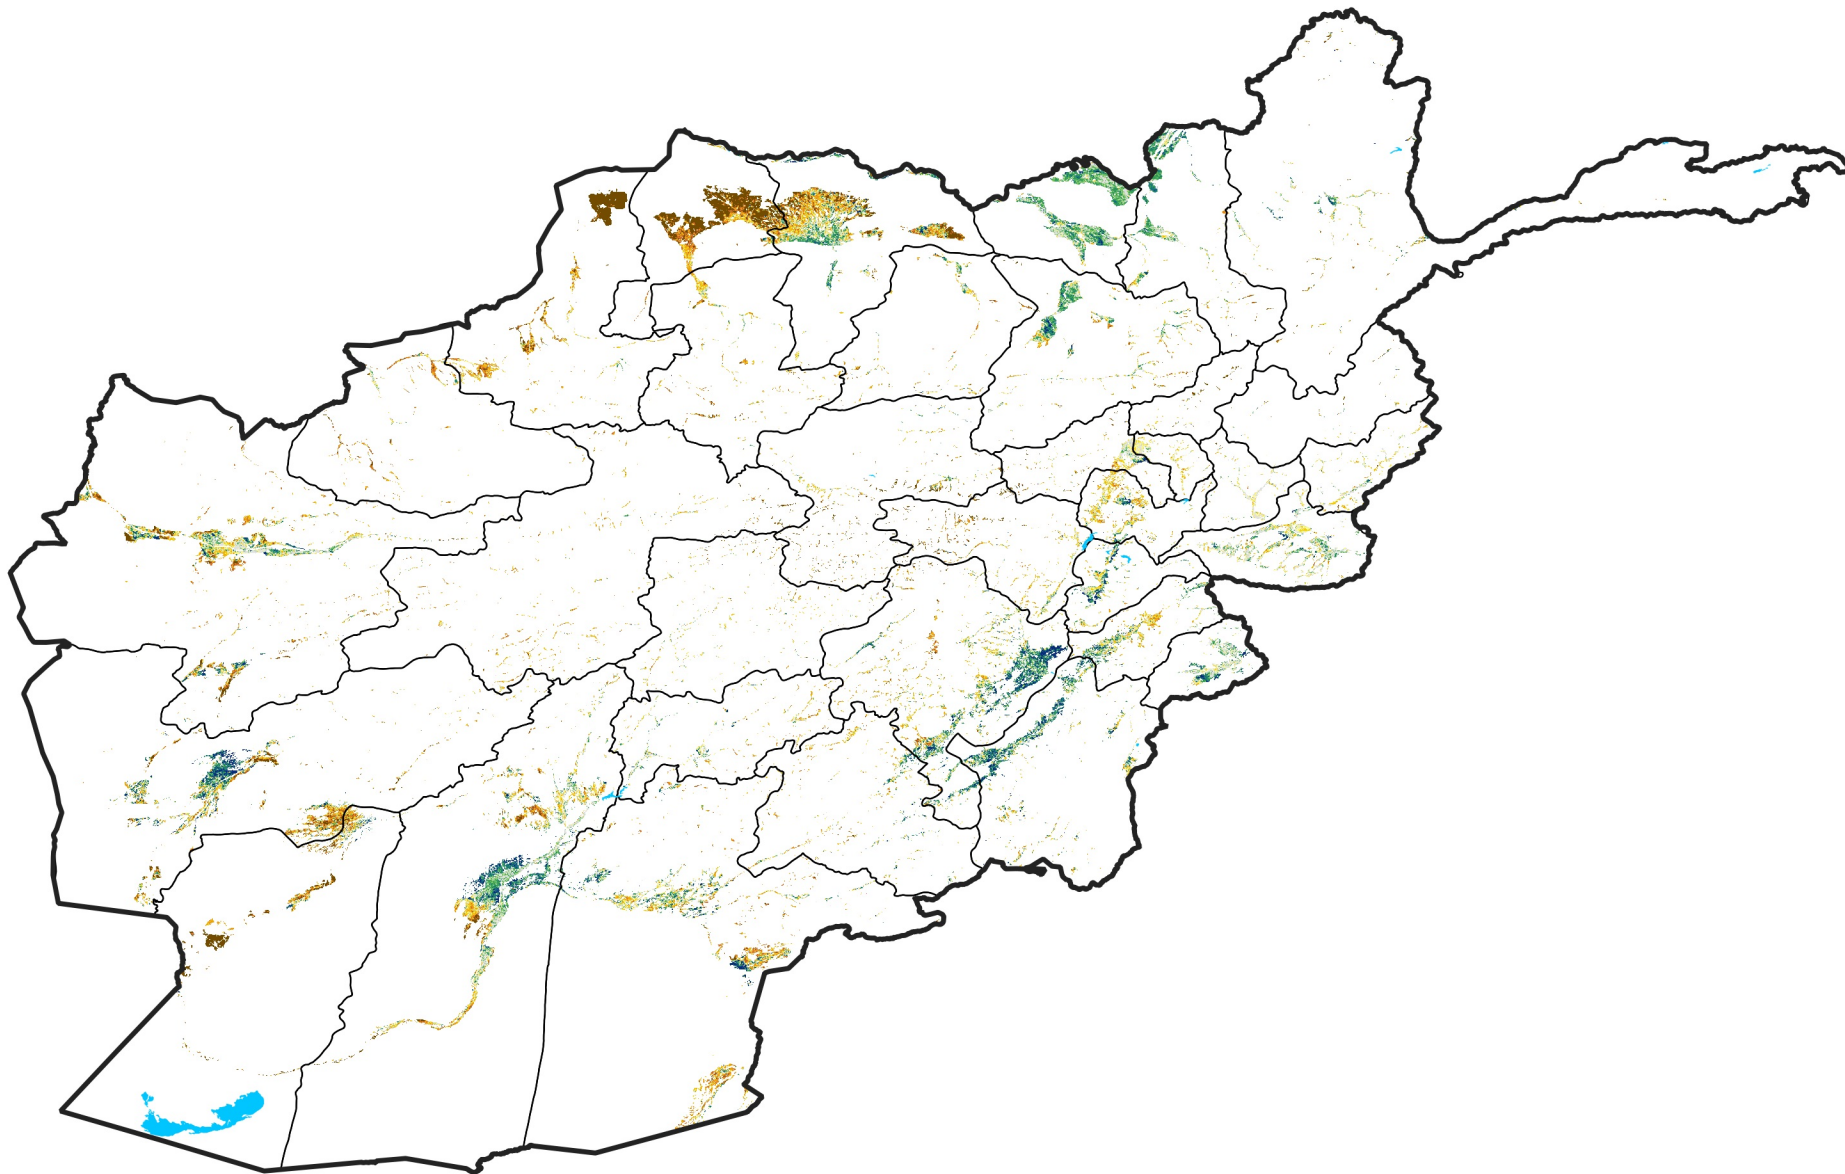

Afghanistan Irrigated Agricultural Areas

Percent of Mean NDVI

2024 / mean (2003 - 2022)

Period 10 / April 01 - 10, 2024

Percent of Normal