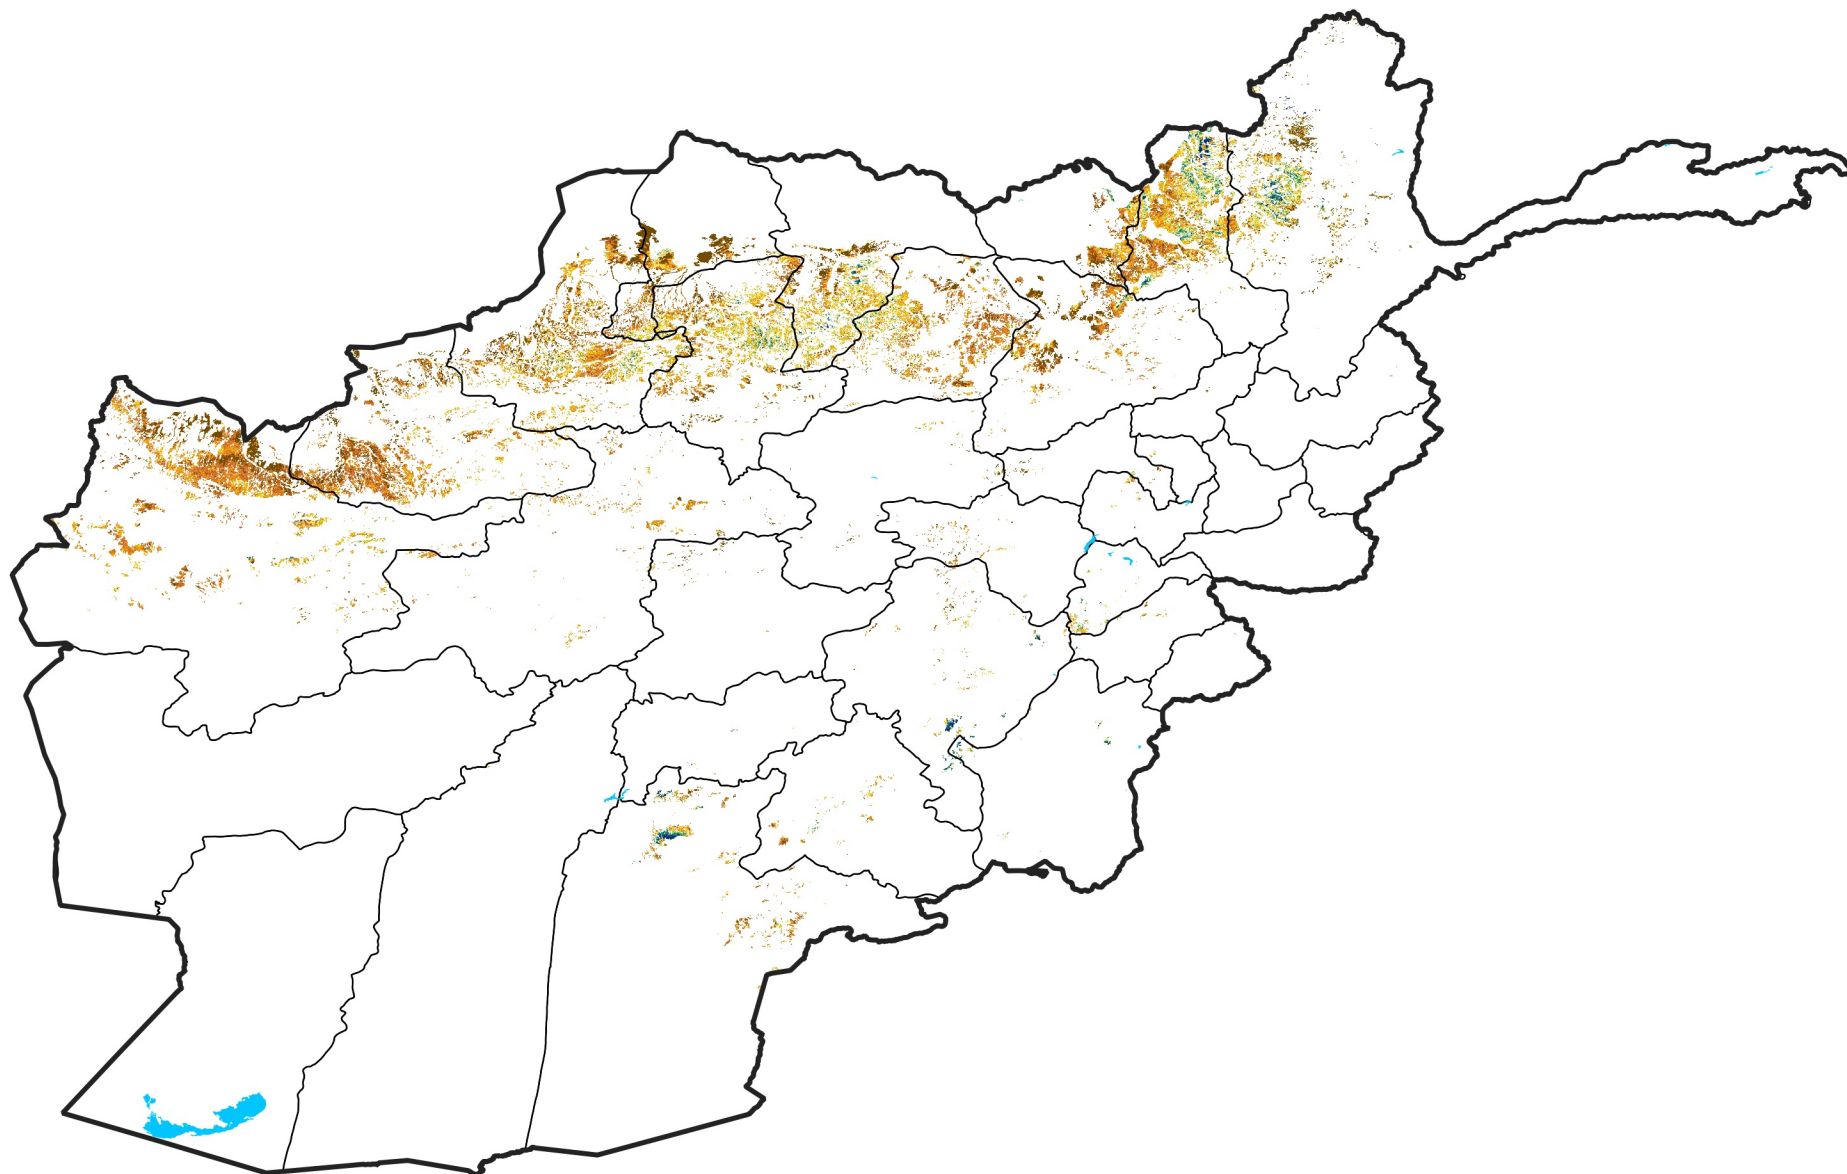

Afghanistan Rainfed Agricultural Areas

Percent of Mean NDVI

2024 / mean (2003 - 2022)

Period 10 / April 01 - 10, 2024

Percent of Normal