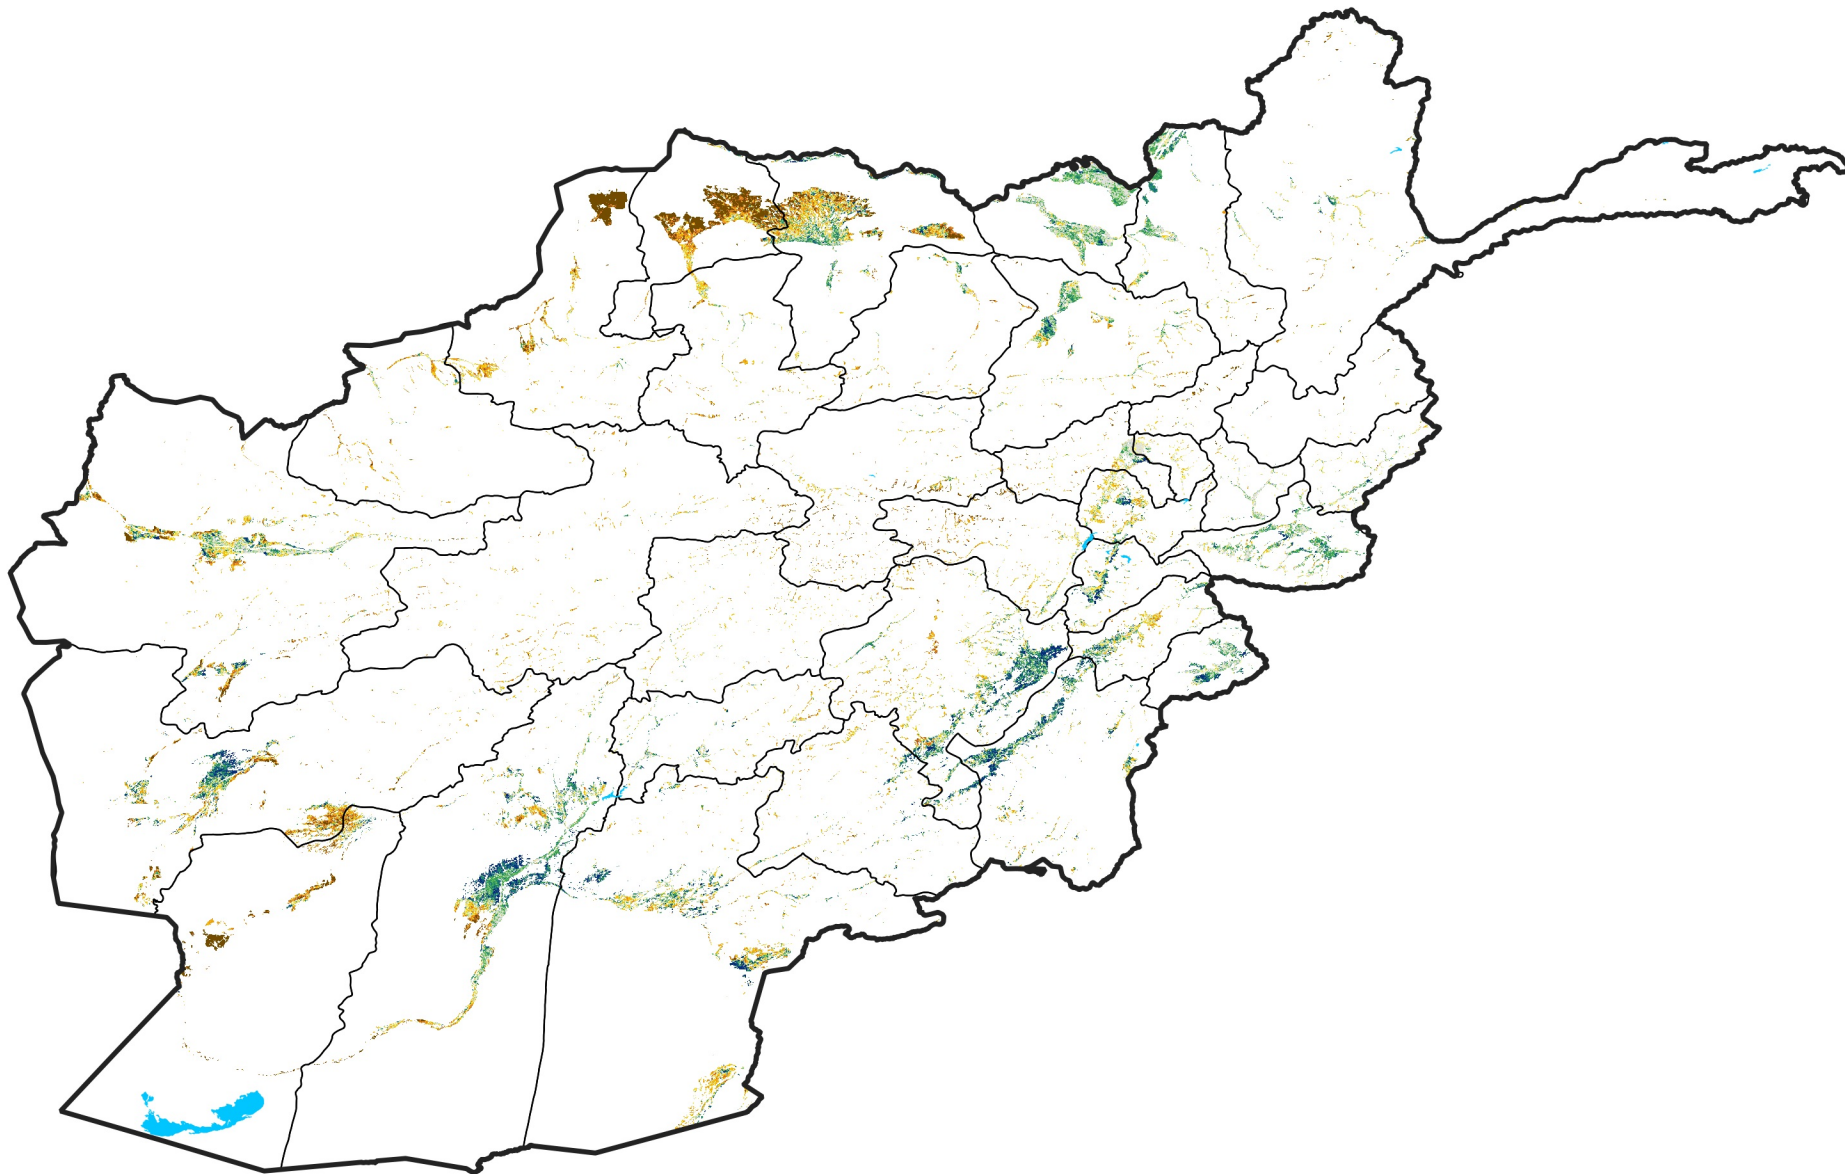

Afghanistan Irrigated Agricultural Areas

Percent of Mean NDVI

2024 / mean (2003 - 2022)

Period 11 / April 11 - 20, 2024

Percent of Normal