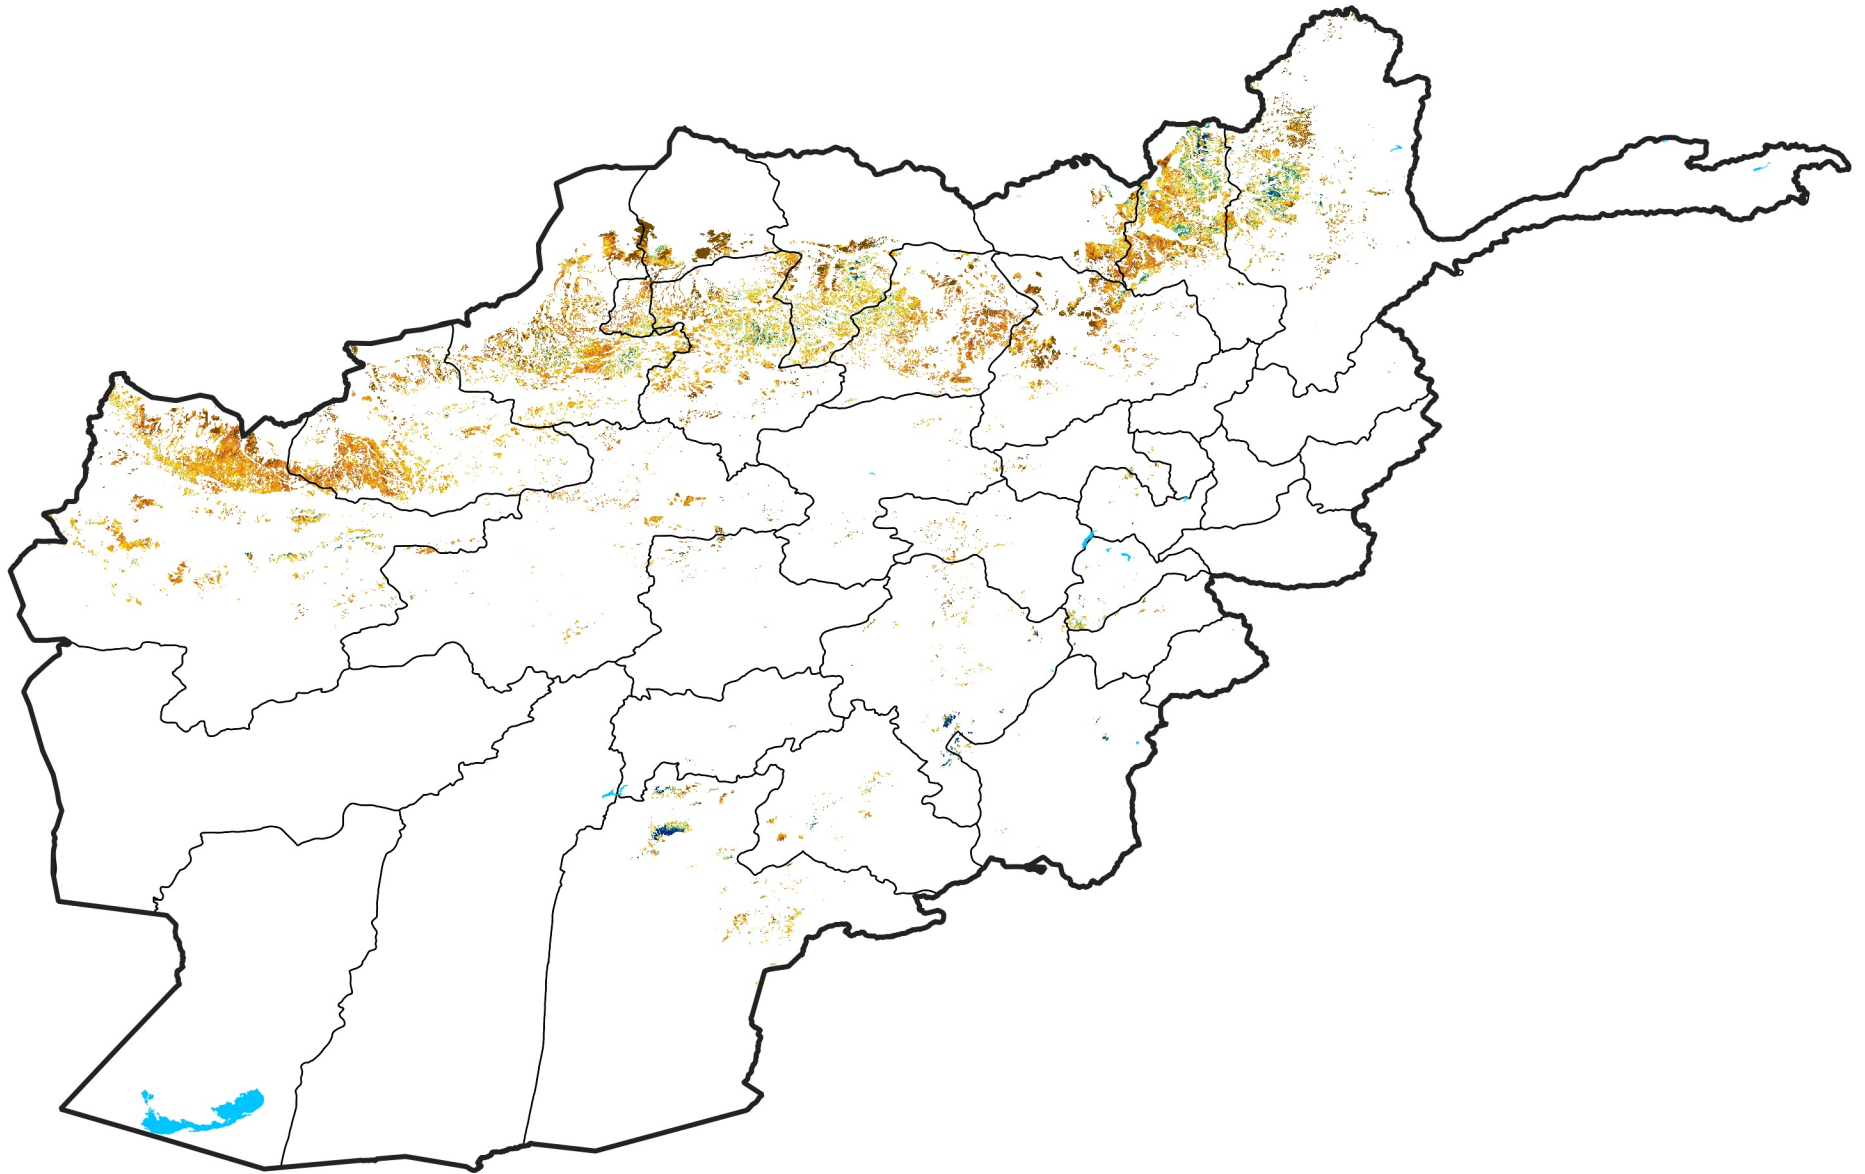

Afghanistan Rainfed Agricultural Areas

Percent of Mean NDVI

2024 / mean (2003 - 2022)

Period 11 / April 11 - 20, 2024

Percent of Normal