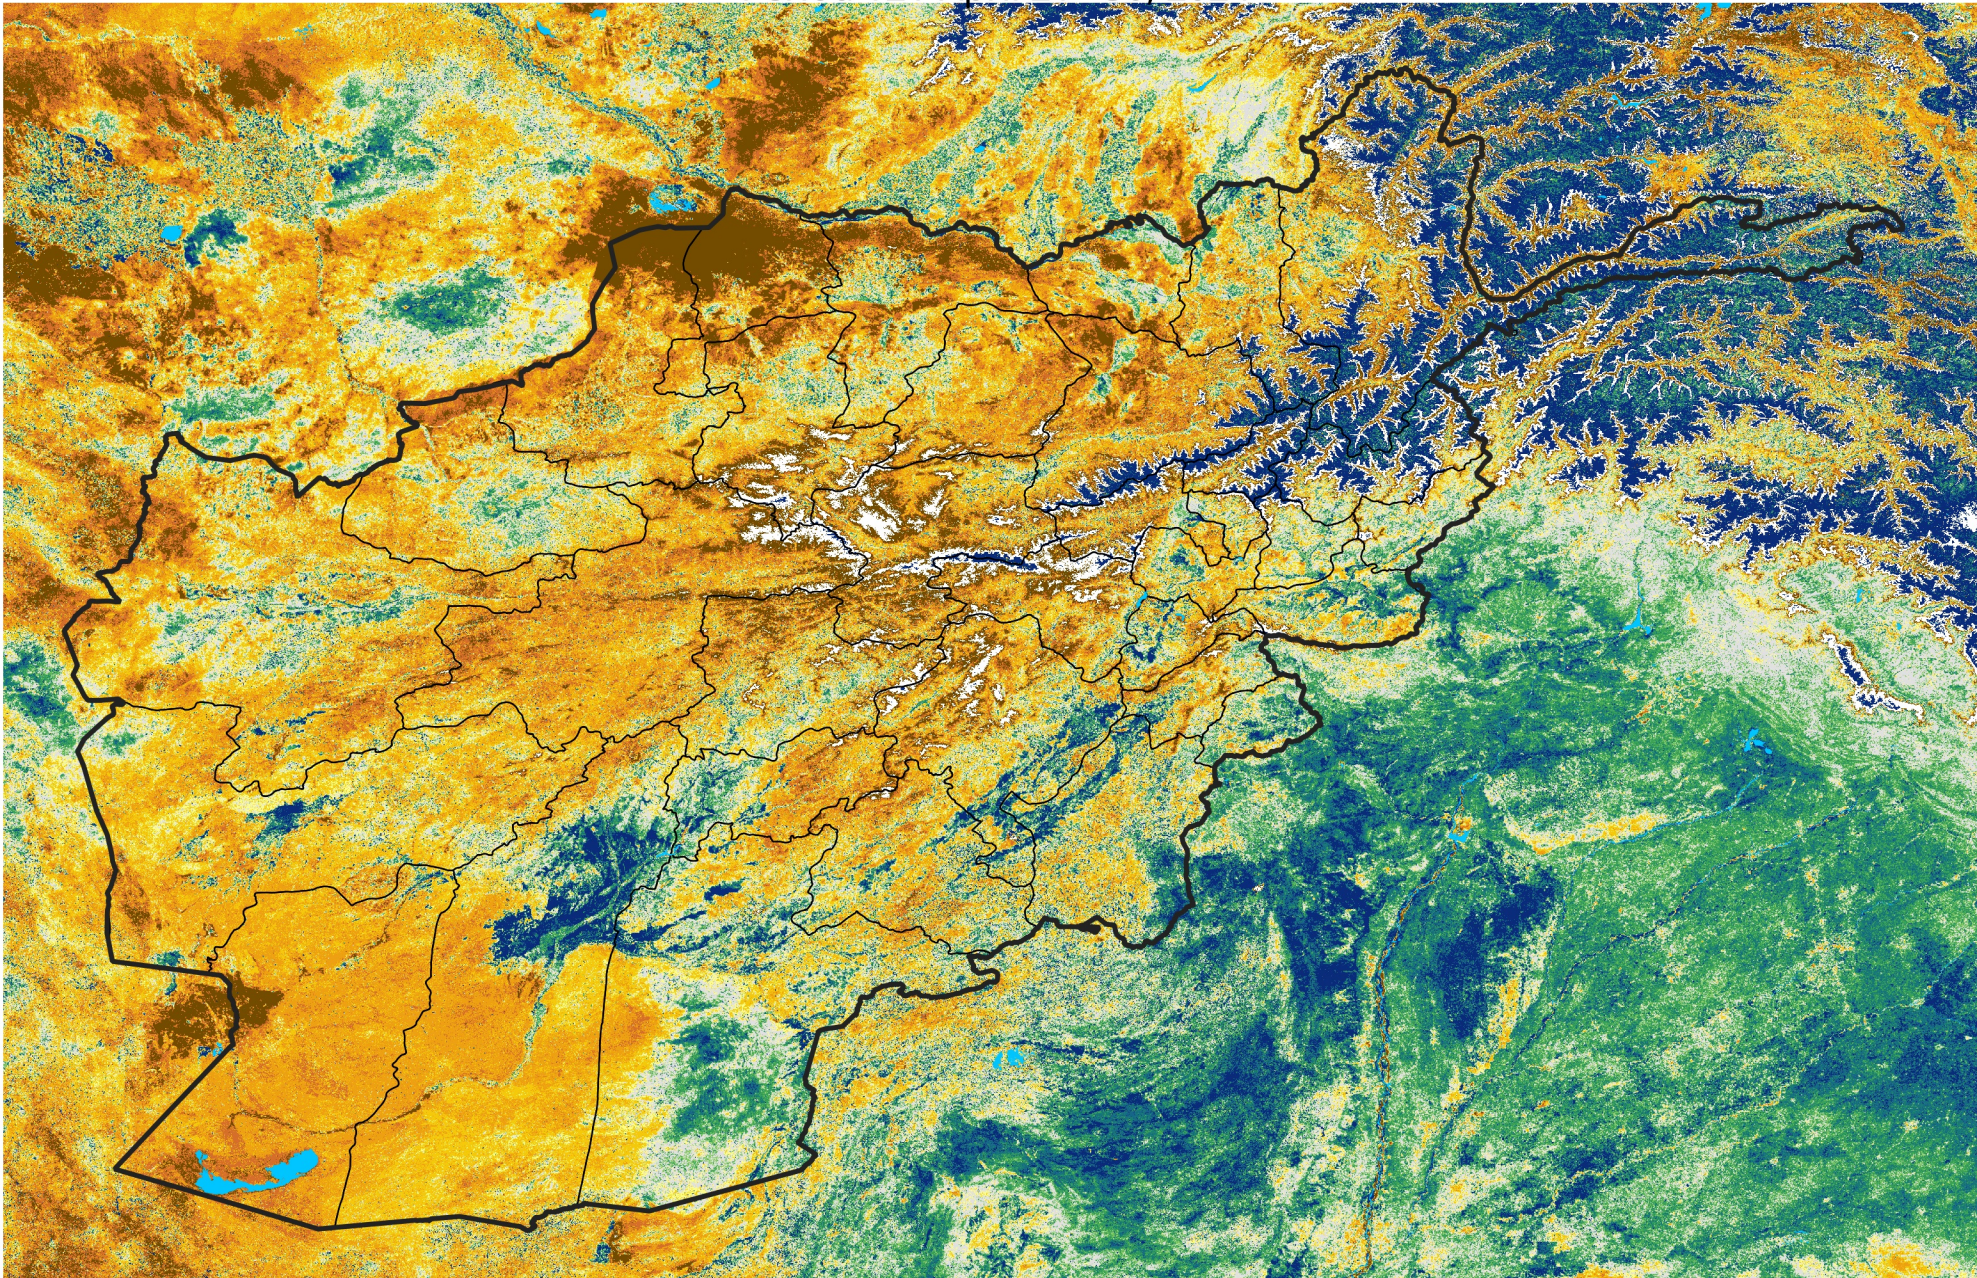

Afghanistan

Percent of Mean NDVI

2024 / mean (2003 - 2022)

Period 12 / April 21 - 30, 2024

Percent of Normal