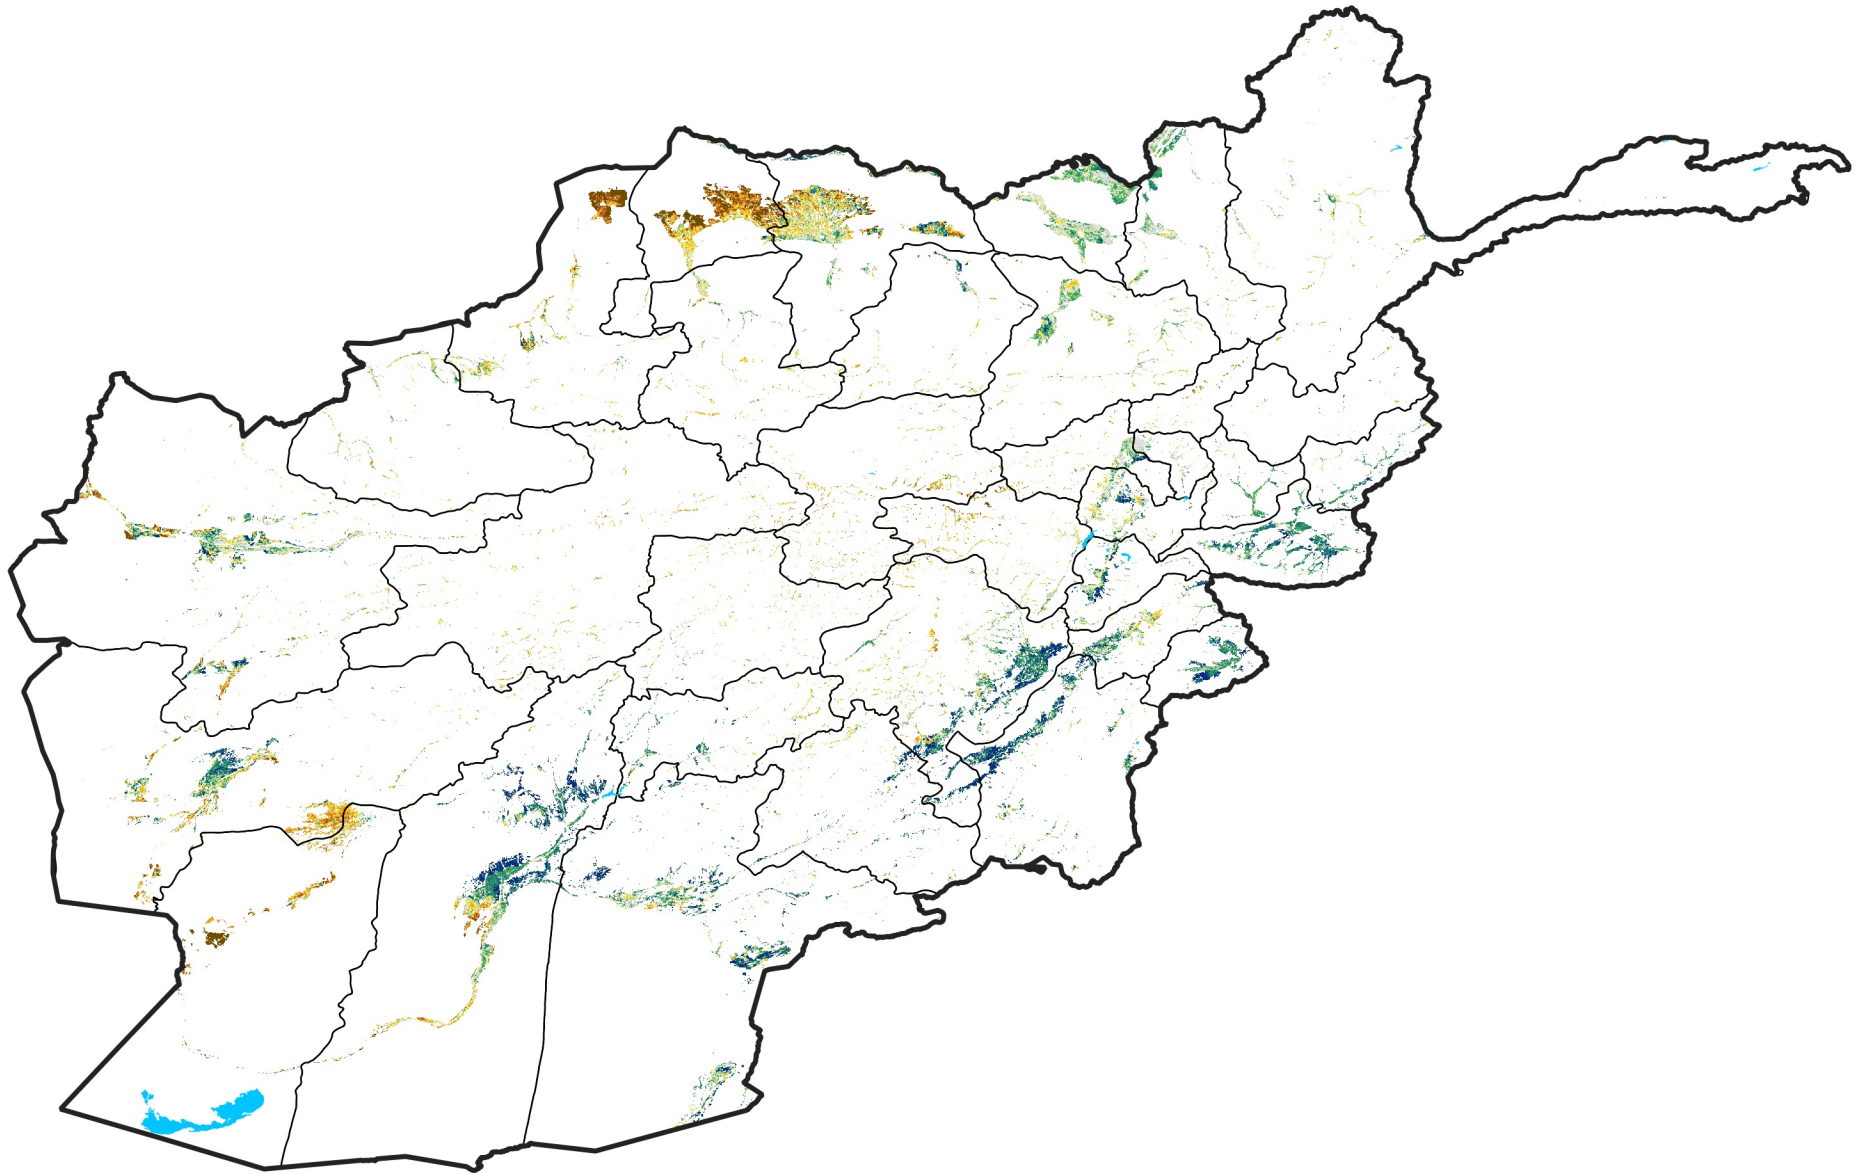

Afghanistan Irrigated Agricultural Areas

Percent of Mean NDVI

2024 / mean (2003 - 2022)

Period 13 / May 01 - 10, 2024

Percent of Normal