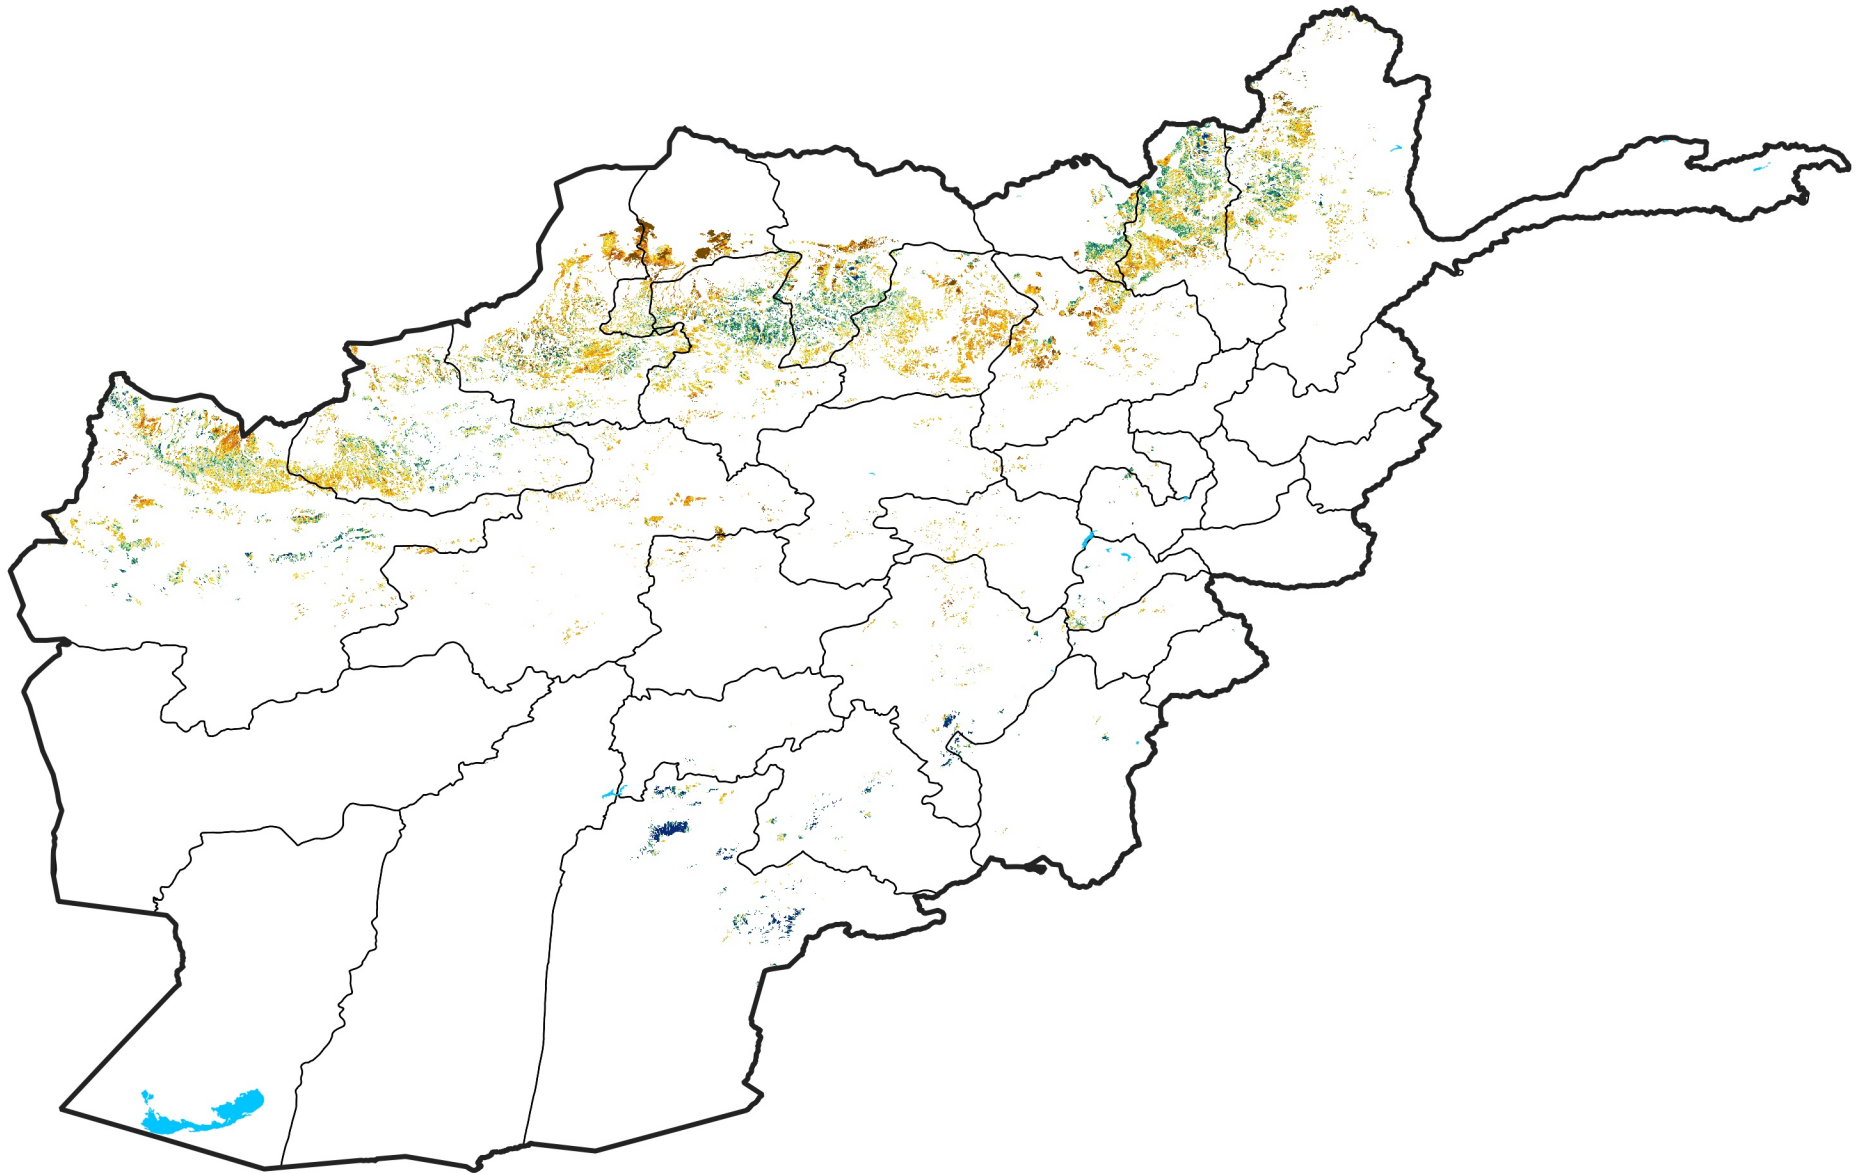

Afghanistan Rainfed Agricultural Areas

Percent of Mean NDVI

2024 / mean (2003 - 2022)

Period 13 / May 01 - 10, 2024

Percent of Normal