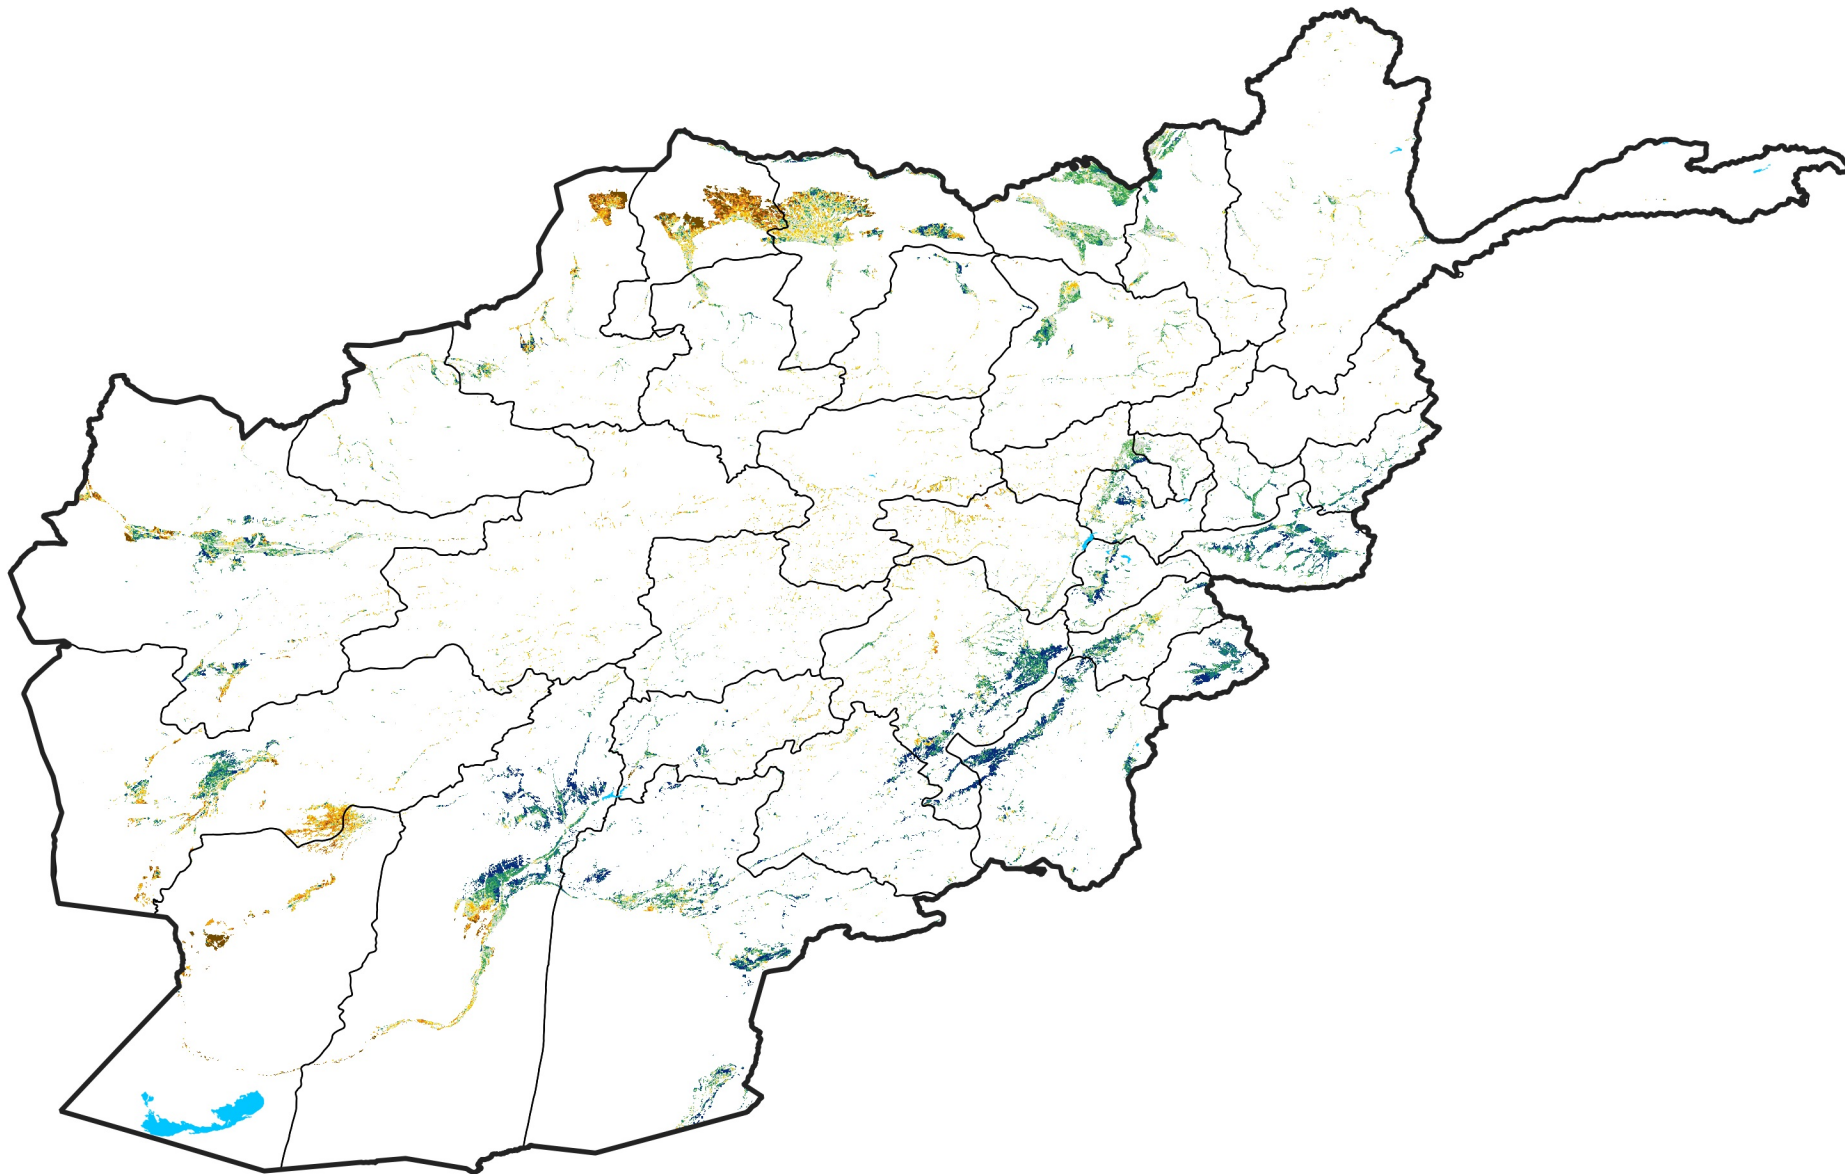

Afghanistan Irrigated Agricultural Areas

Percent of Mean NDVI

2024 / mean (2003 - 2022)

Period 14 / May 11 - 20, 2024

Percent of Normal