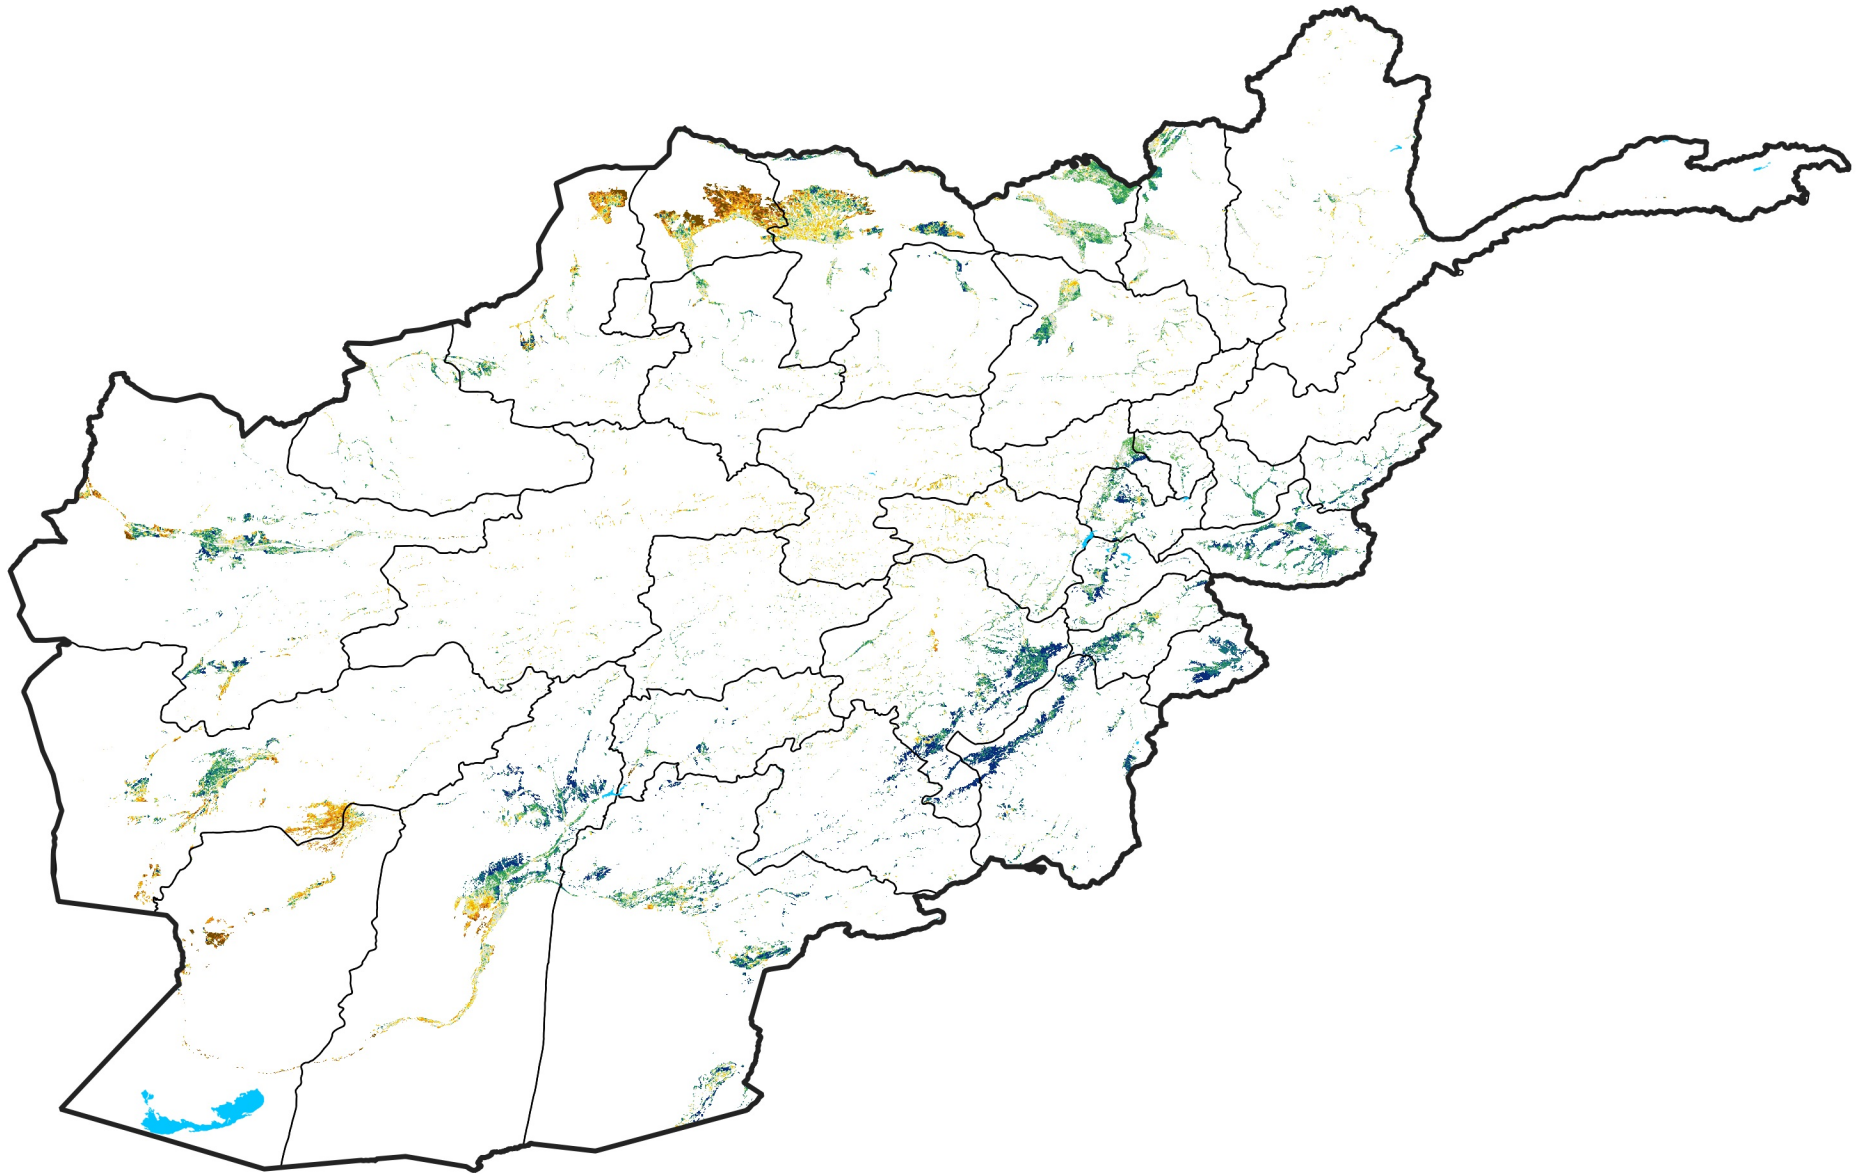

Afghanistan Irrigated Agricultural Areas

Percent of Mean NDVI

2024 / mean (2003 - 2022)

Period 15 / May 21 - 31, 2024

Percent of Normal