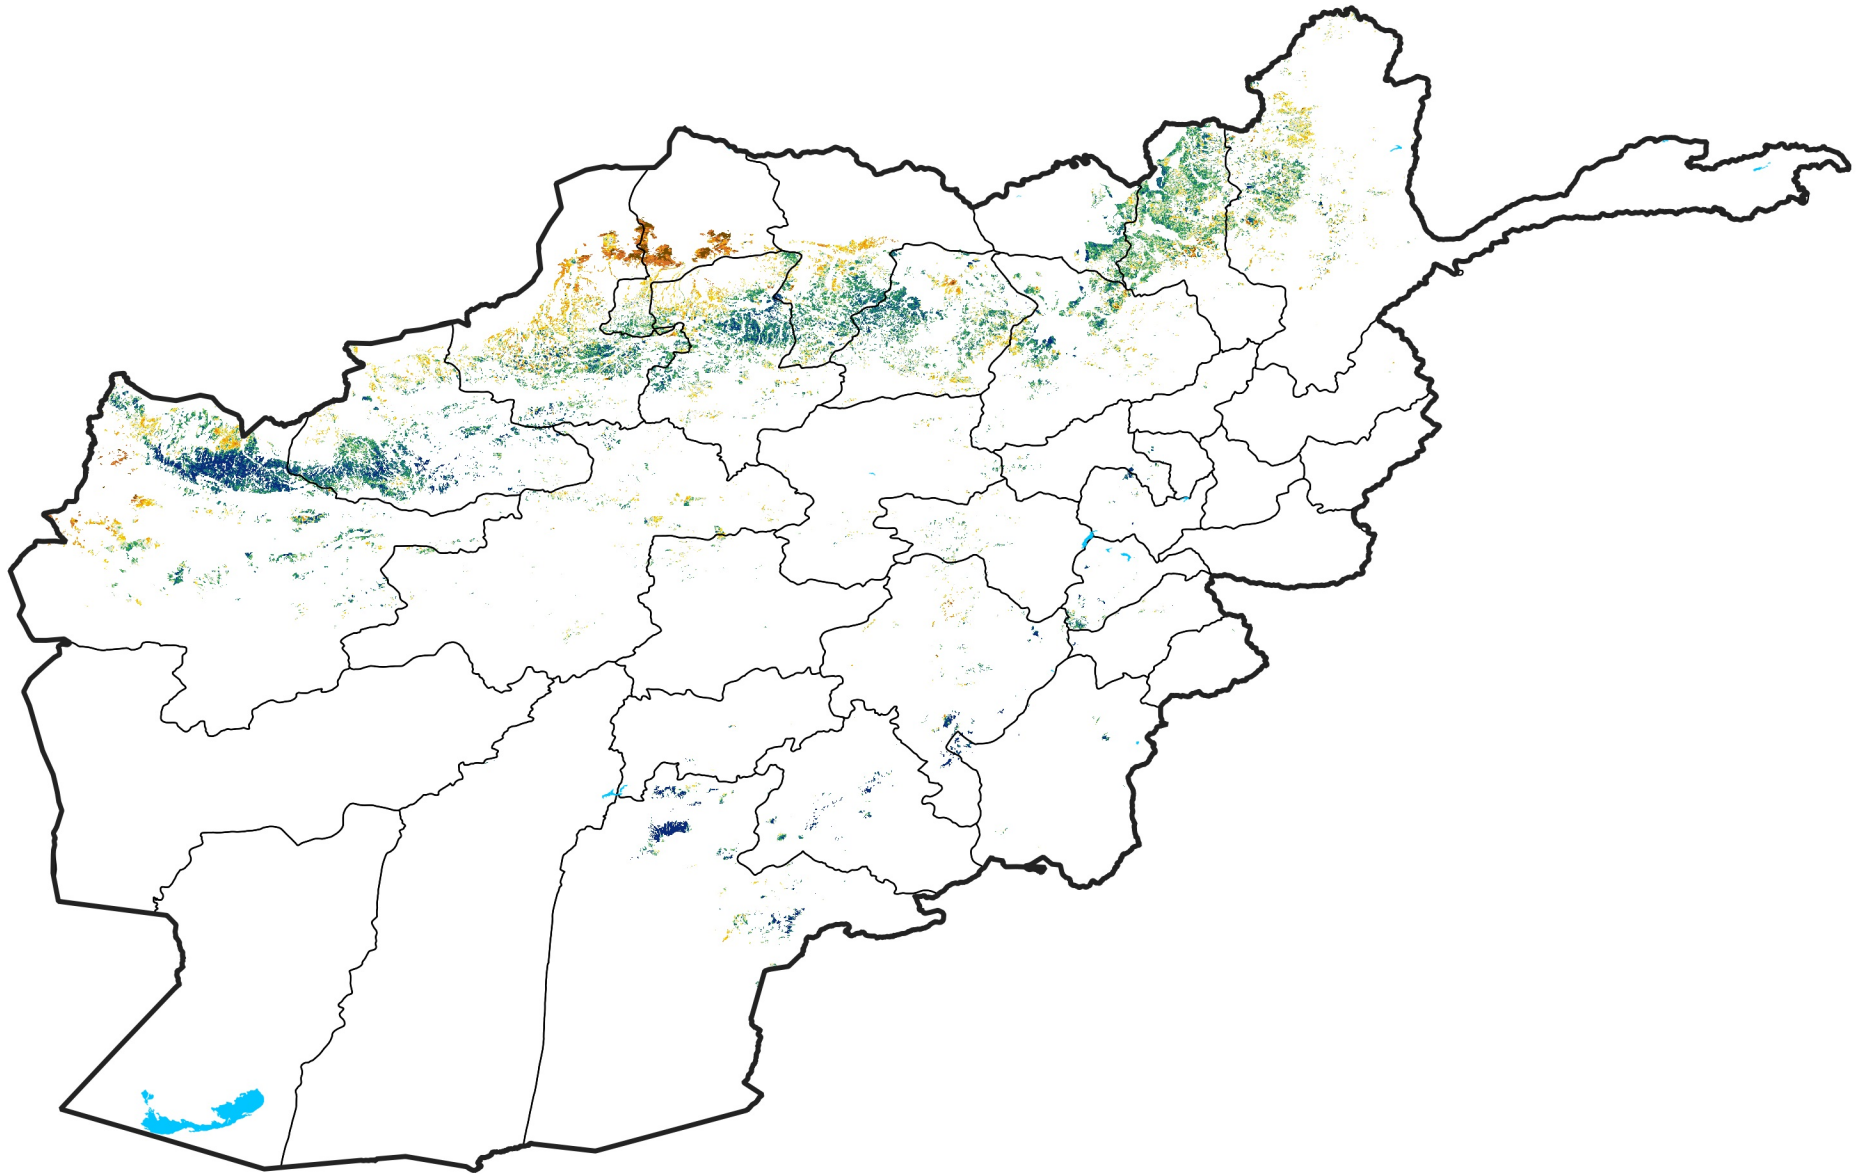

Afghanistan Rainfed Agricultural Areas

Percent of Mean NDVI

2024 / mean (2003 - 2022)

Period 16 / June 01 - 10, 2024

Percent of Normal