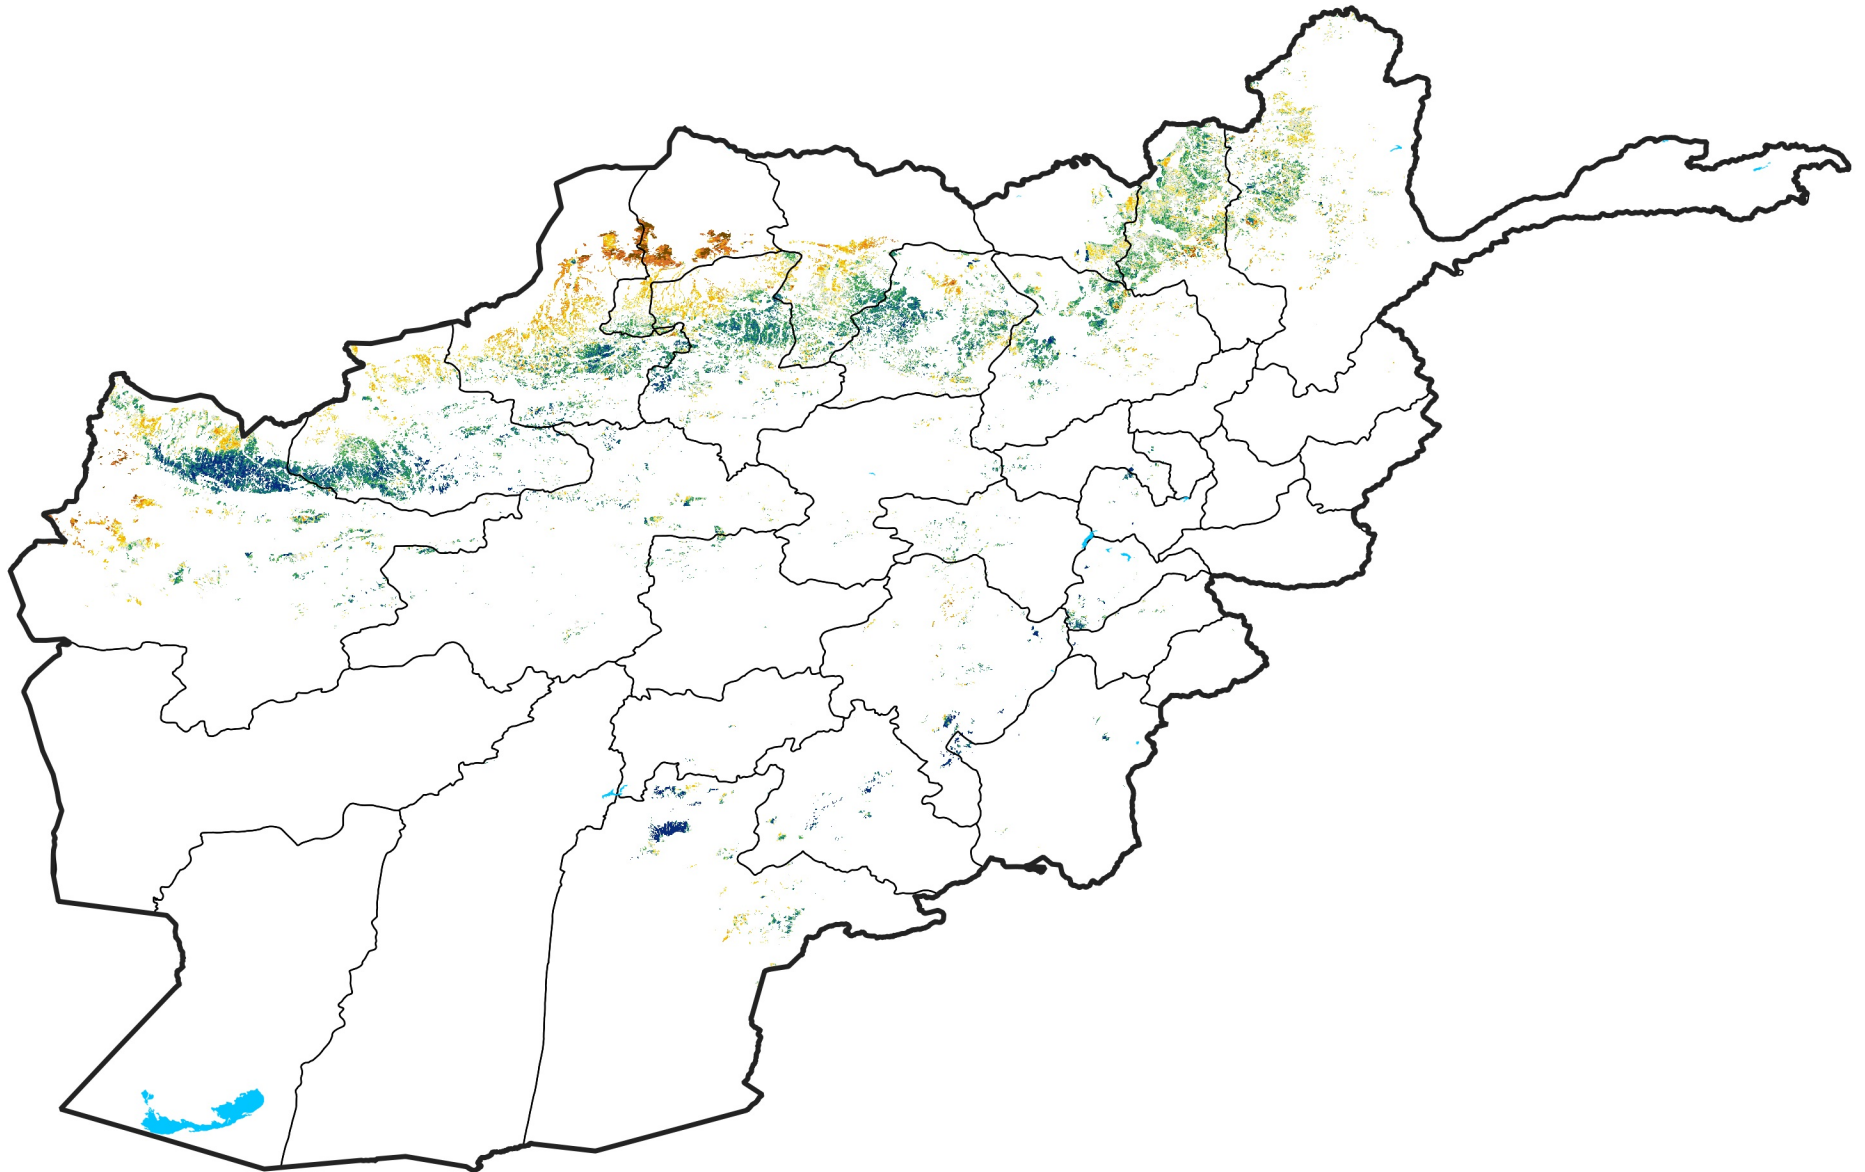

Afghanistan Rainfed Agricultural Areas

Percent of Mean NDVI

2024 / mean (2003 - 2022)

Period 17 / June 11 - 20, 2024

Percent of Normal