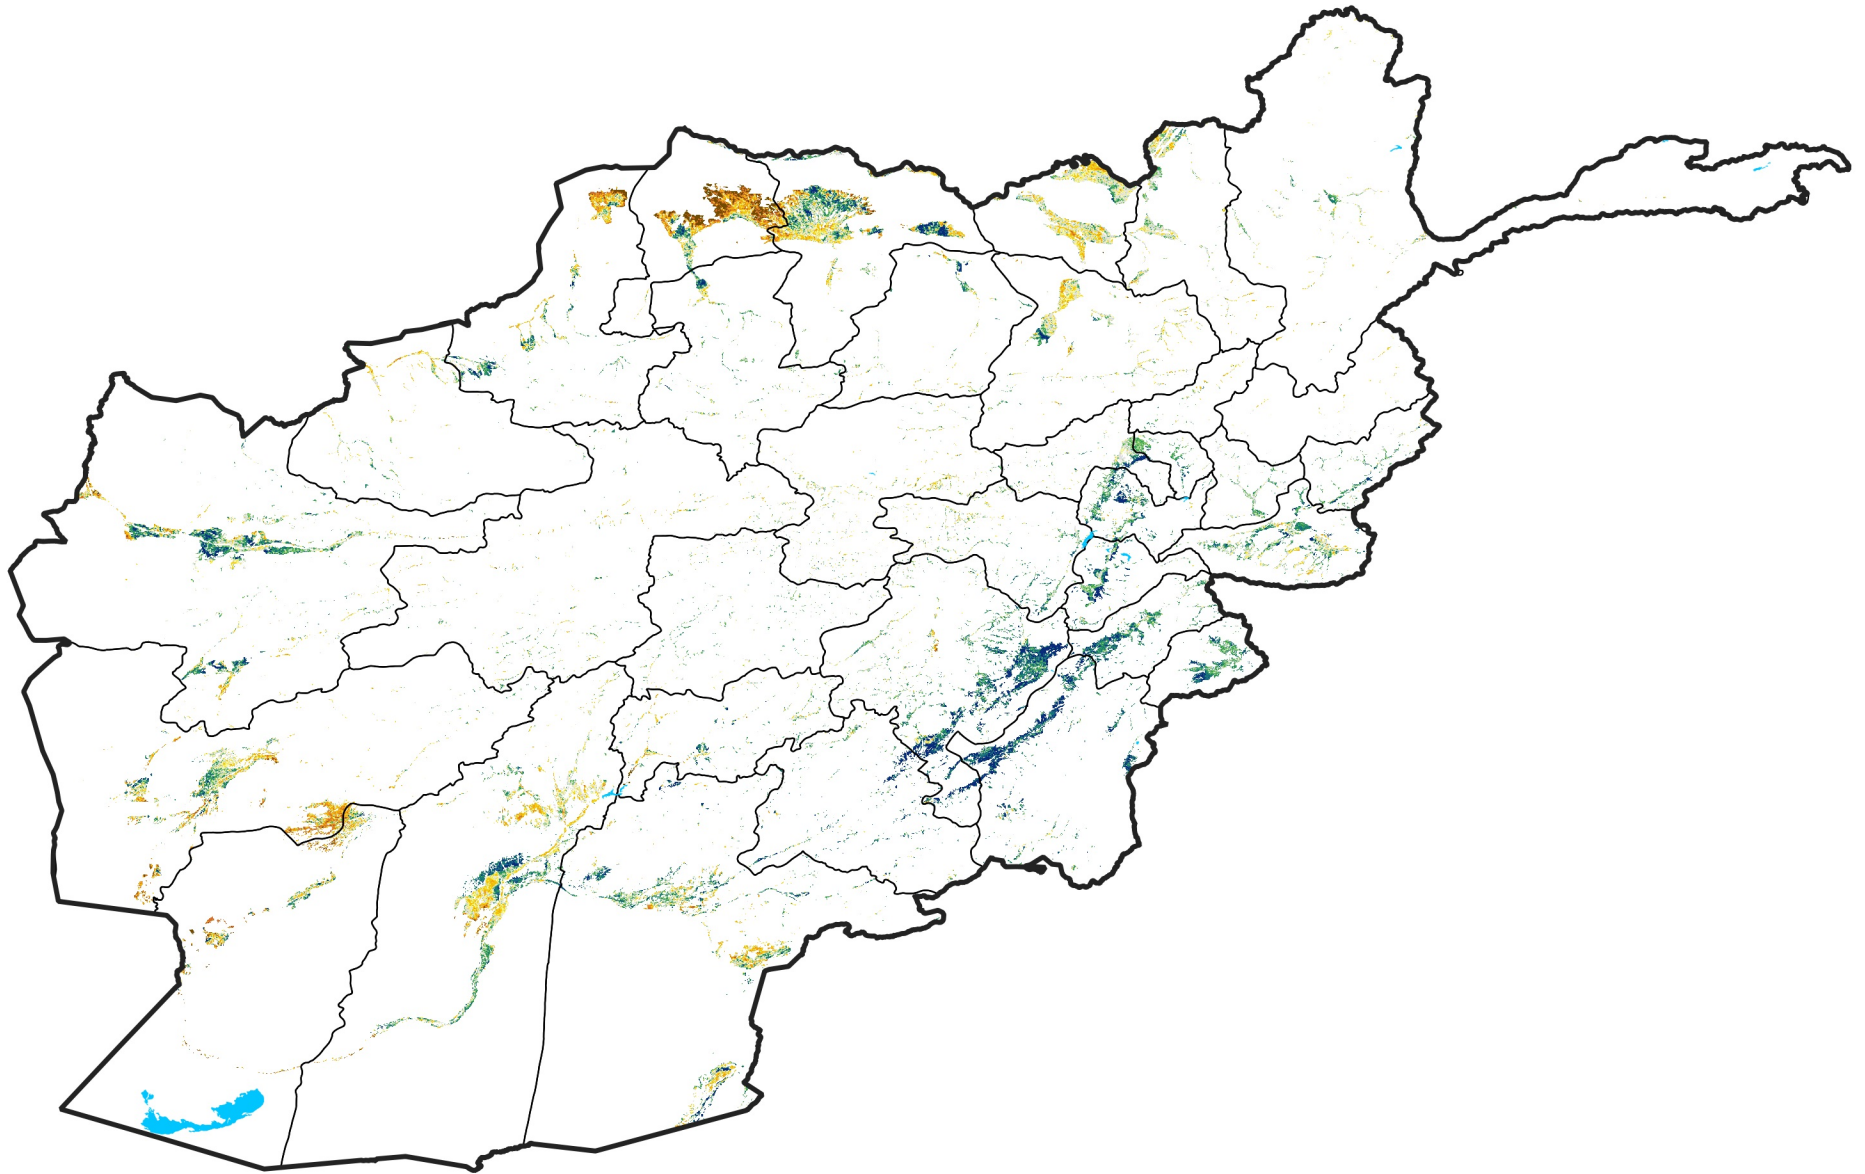

Afghanistan Irrigated Agricultural Areas

Percent of Mean NDVI

2024 / mean (2003 - 2022)

Period 18 / June 21 - 30, 2024

Percent of Normal