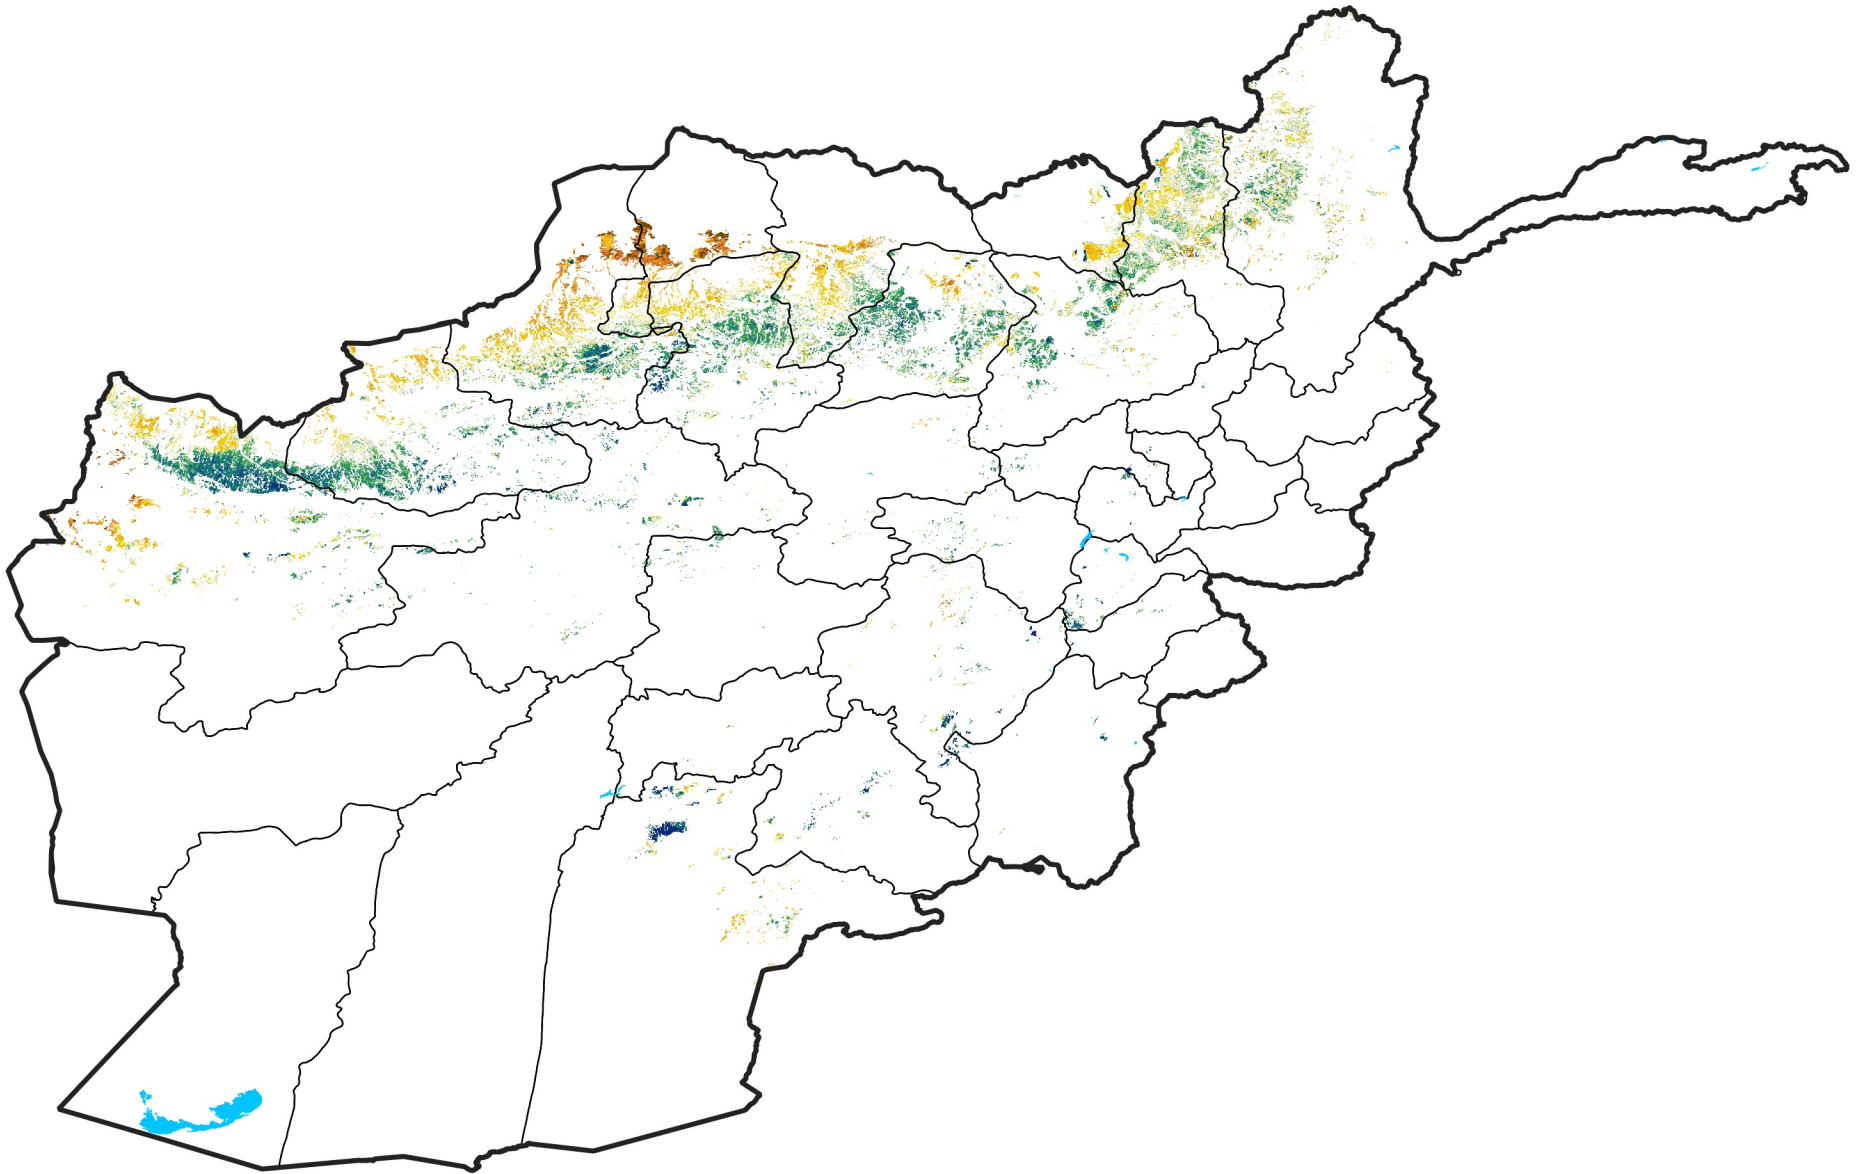

Afghanistan Rainfed Agricultural Areas

Percent of Mean NDVI

2024 / mean (2003 - 2022)

Period 18 / June 21 - 30, 2024

Percent of Normal