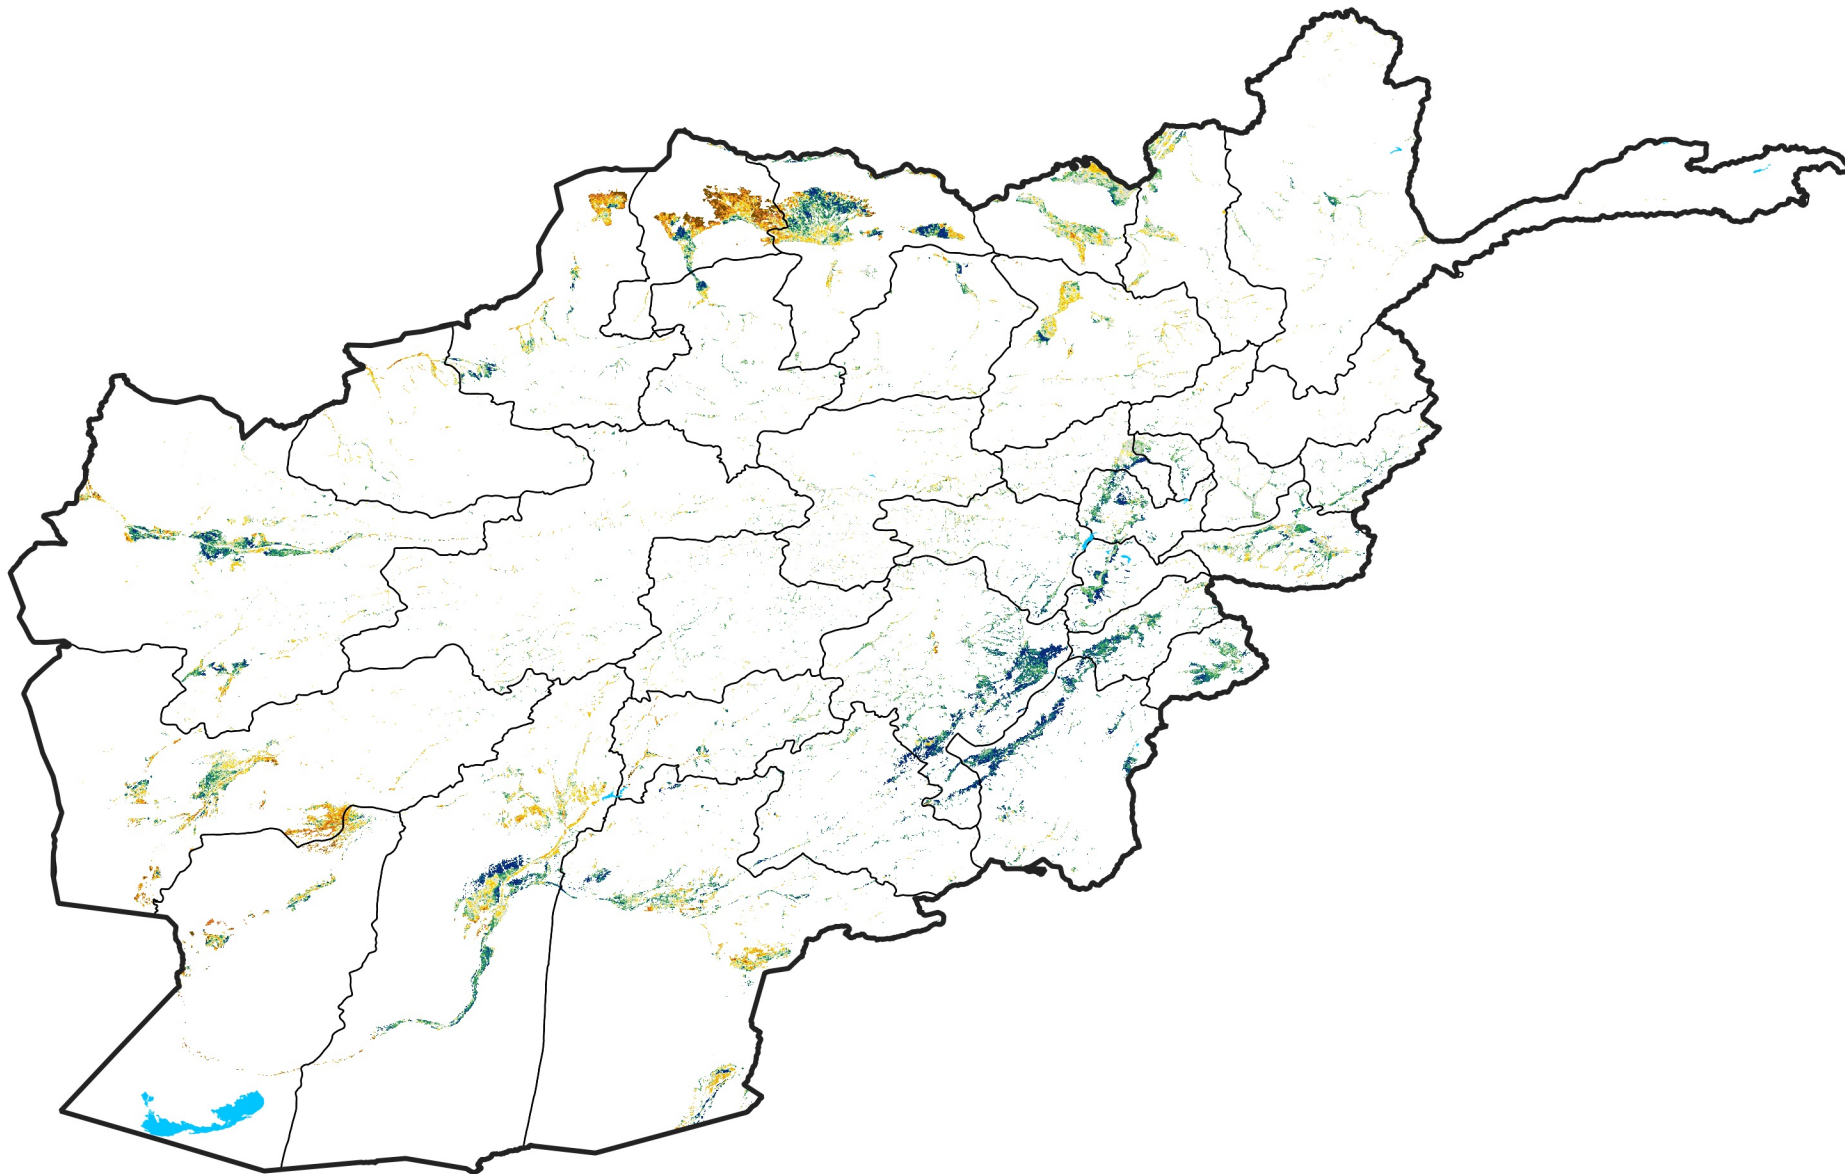

Afghanistan Irrigated Agricultural Areas

Percent of Mean NDVI

2024 / mean (2003 - 2022)

Period 19 / July 01 - 10, 2024

Percent of Normal