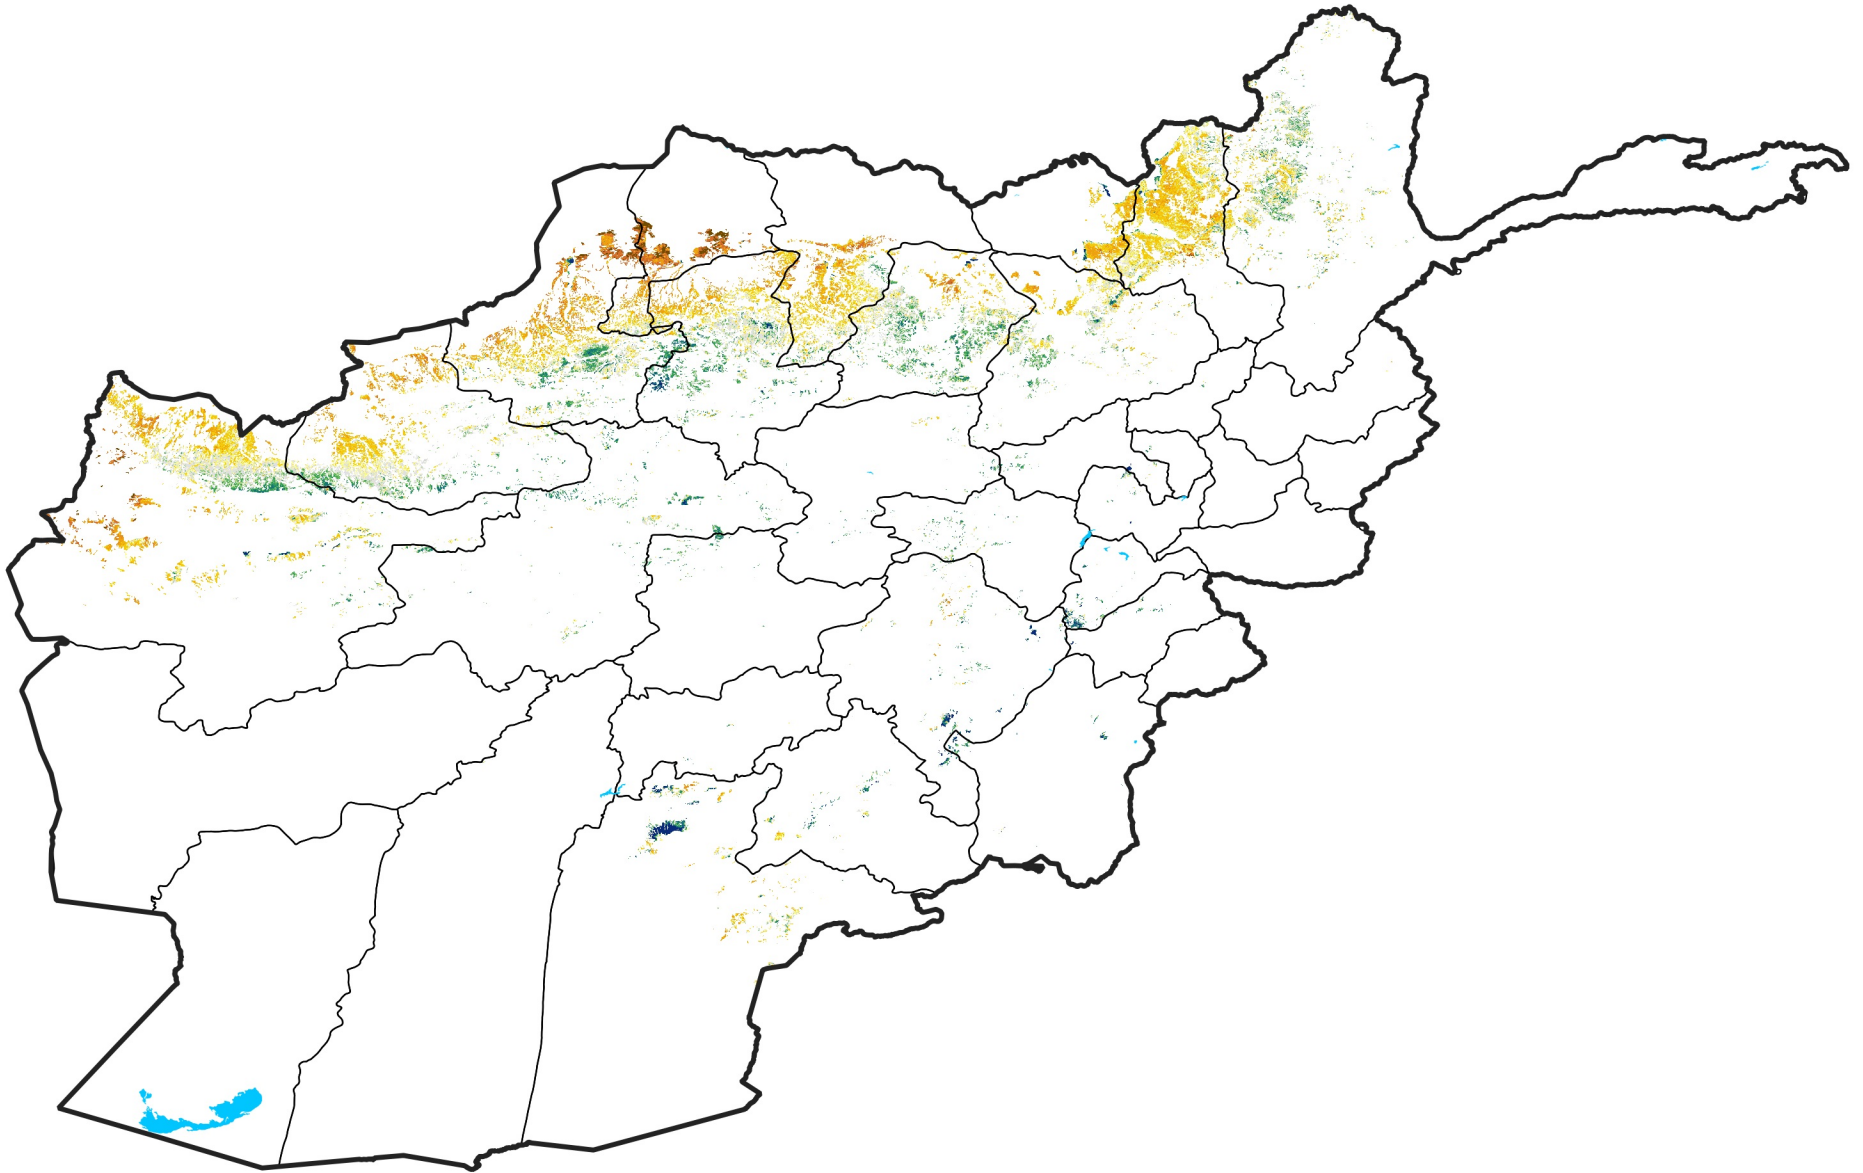

Afghanistan Rainfed Agricultural Areas

Percent of Mean NDVI

2024 / mean (2003 - 2022)

Period 20 / July 11 - 20, 2024

Percent of Normal