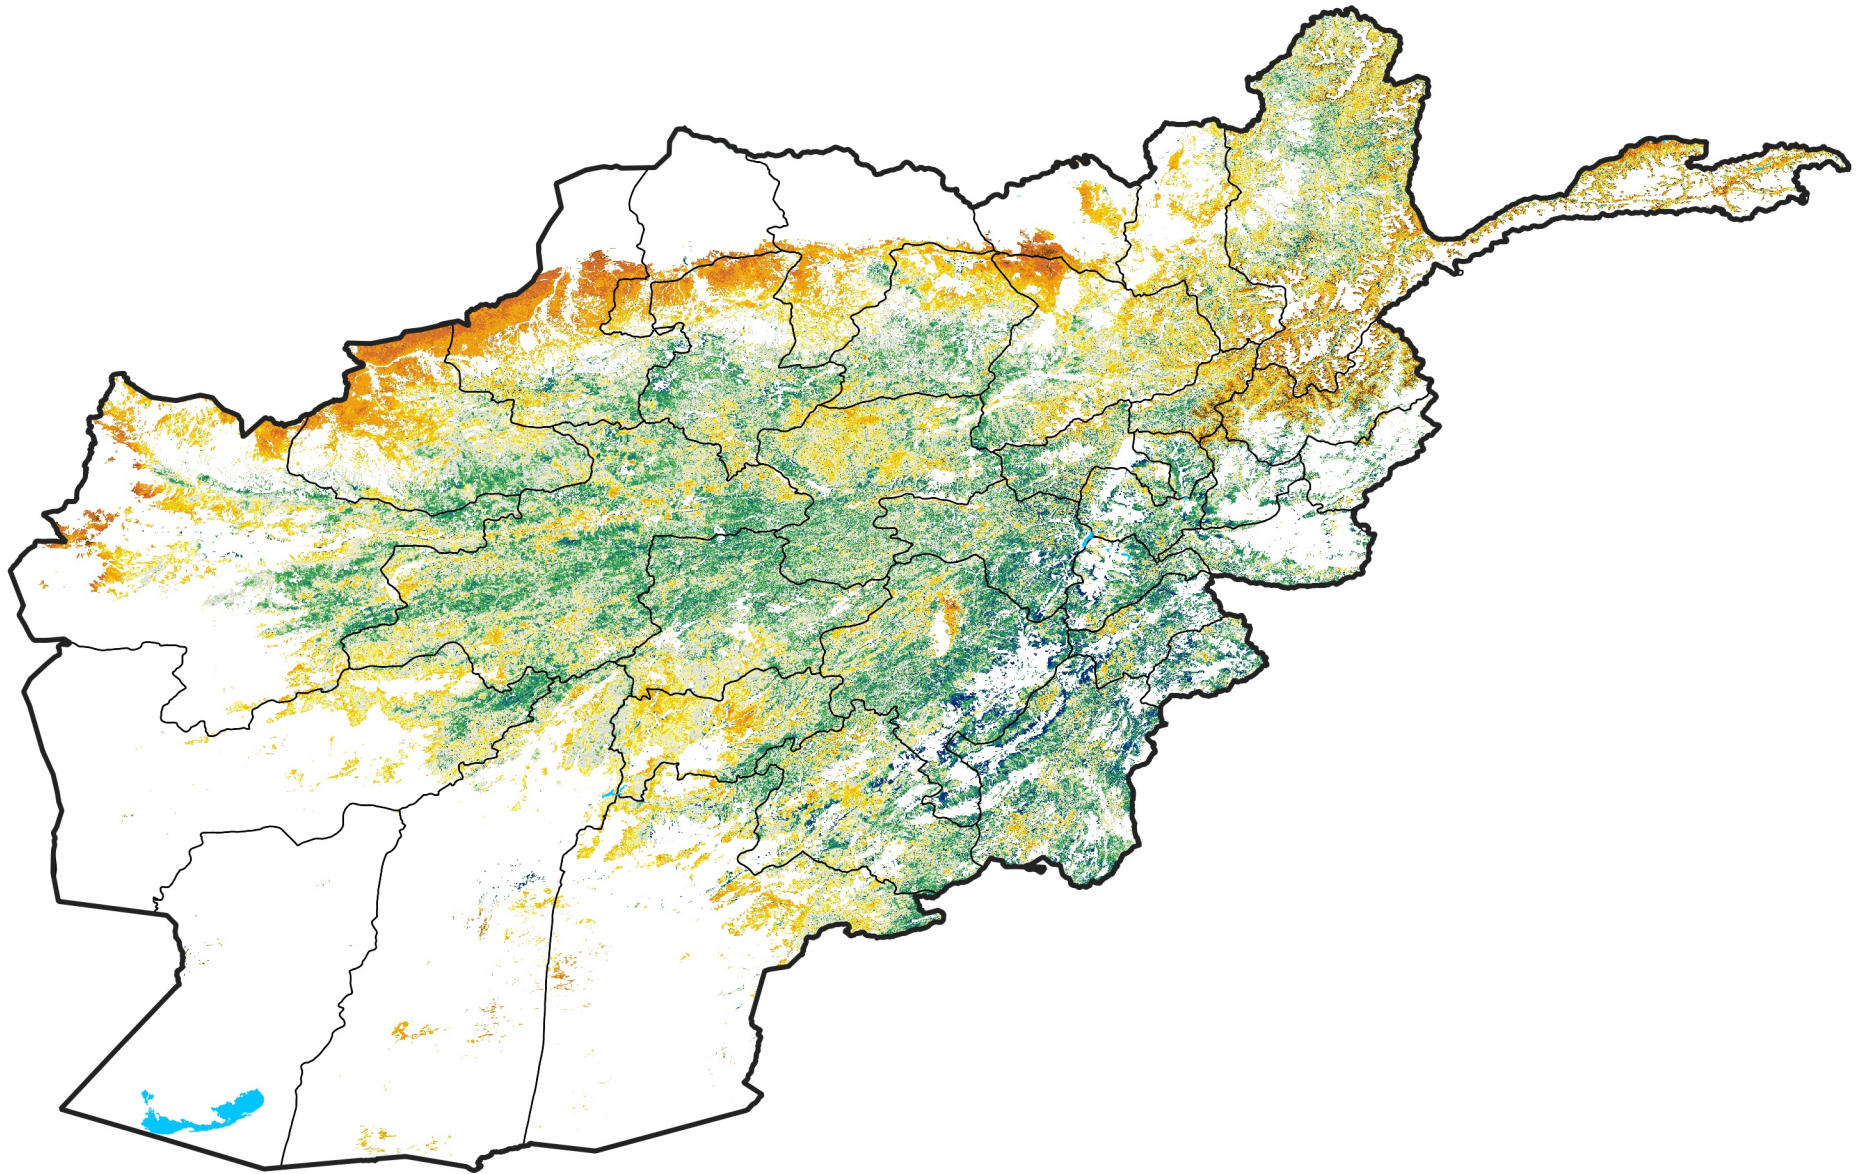

Afghanistan Rangeland Agricultural Areas

Percent of Mean NDVI

2024 / mean (2003 - 2022)

Period 20 / July 11 - 20, 2024

Percent of Normal