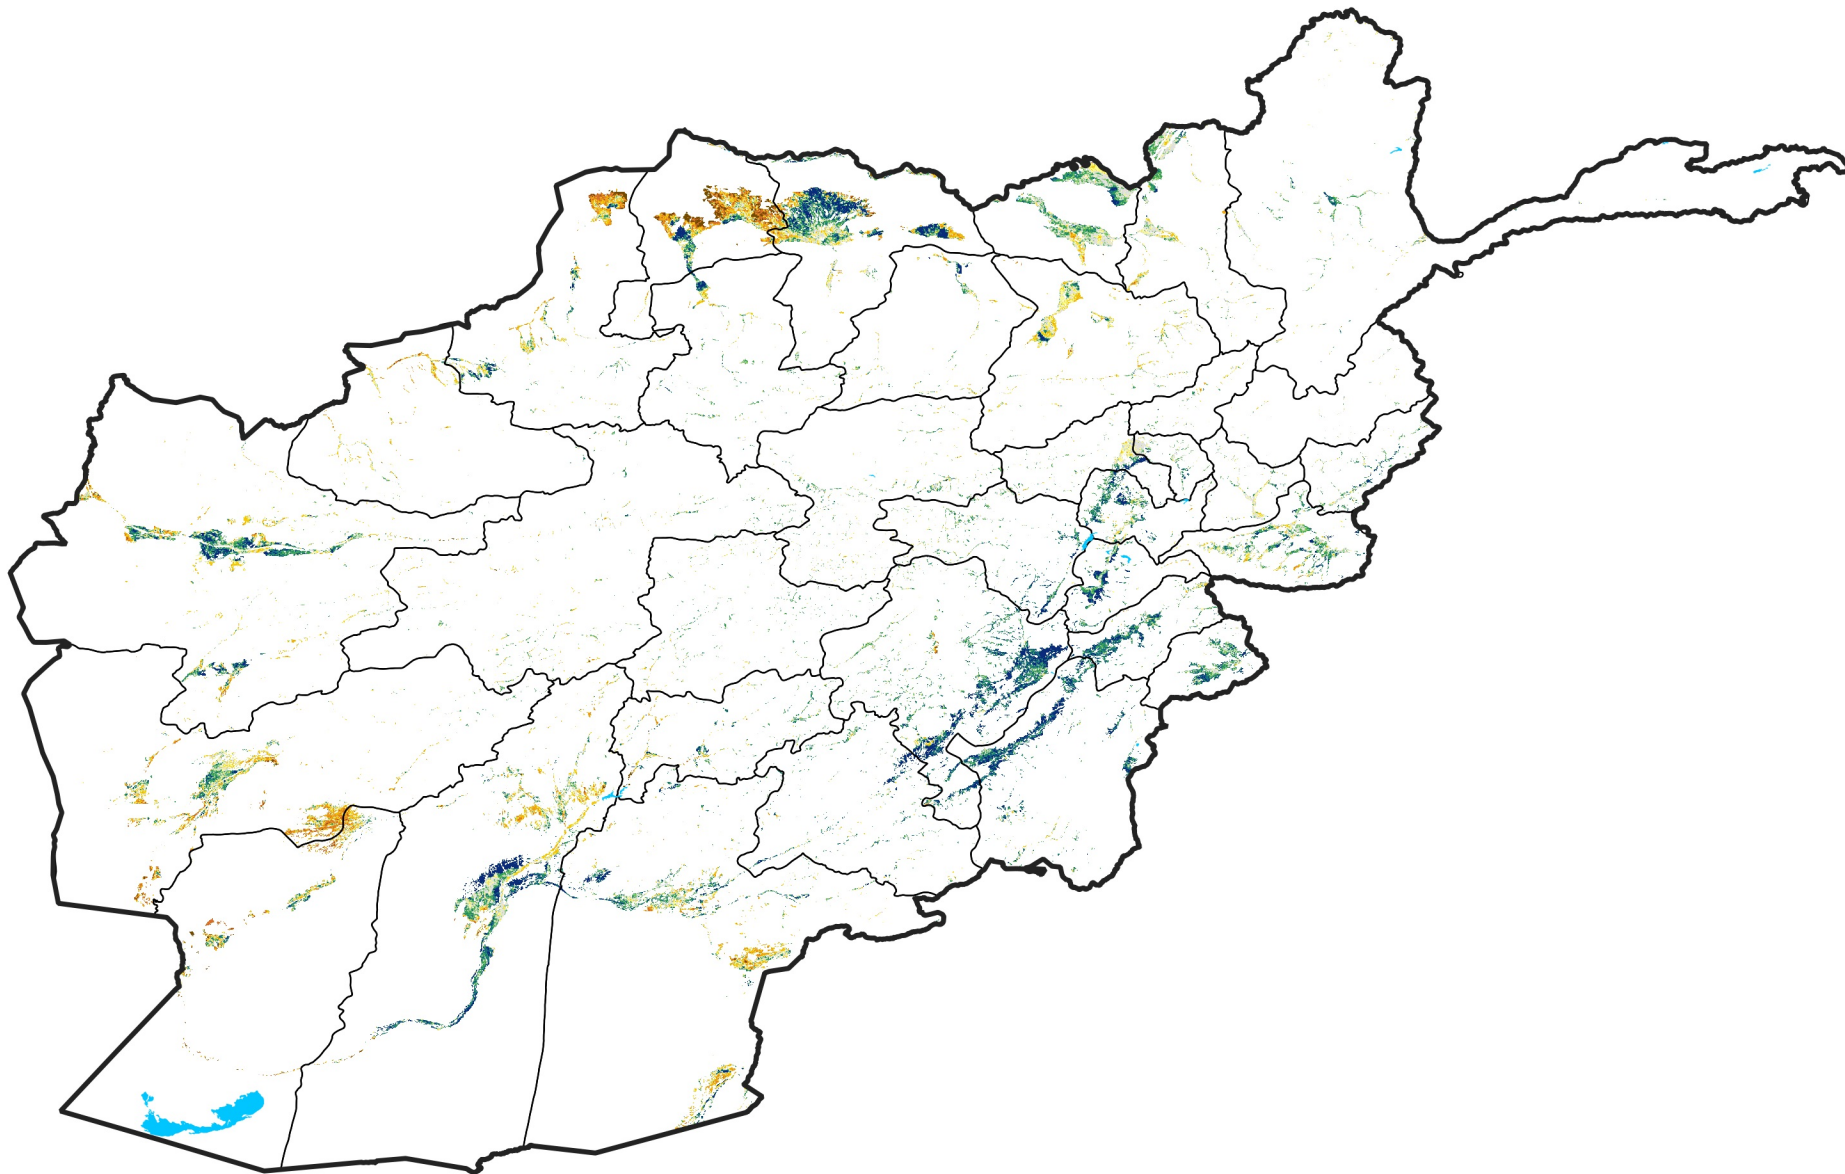

Afghanistan Irrigated Agricultural Areas

Percent of Mean NDVI

2024 / mean (2003 - 2022)

Period 21 / July 21 - 31, 2024

Percent of Normal