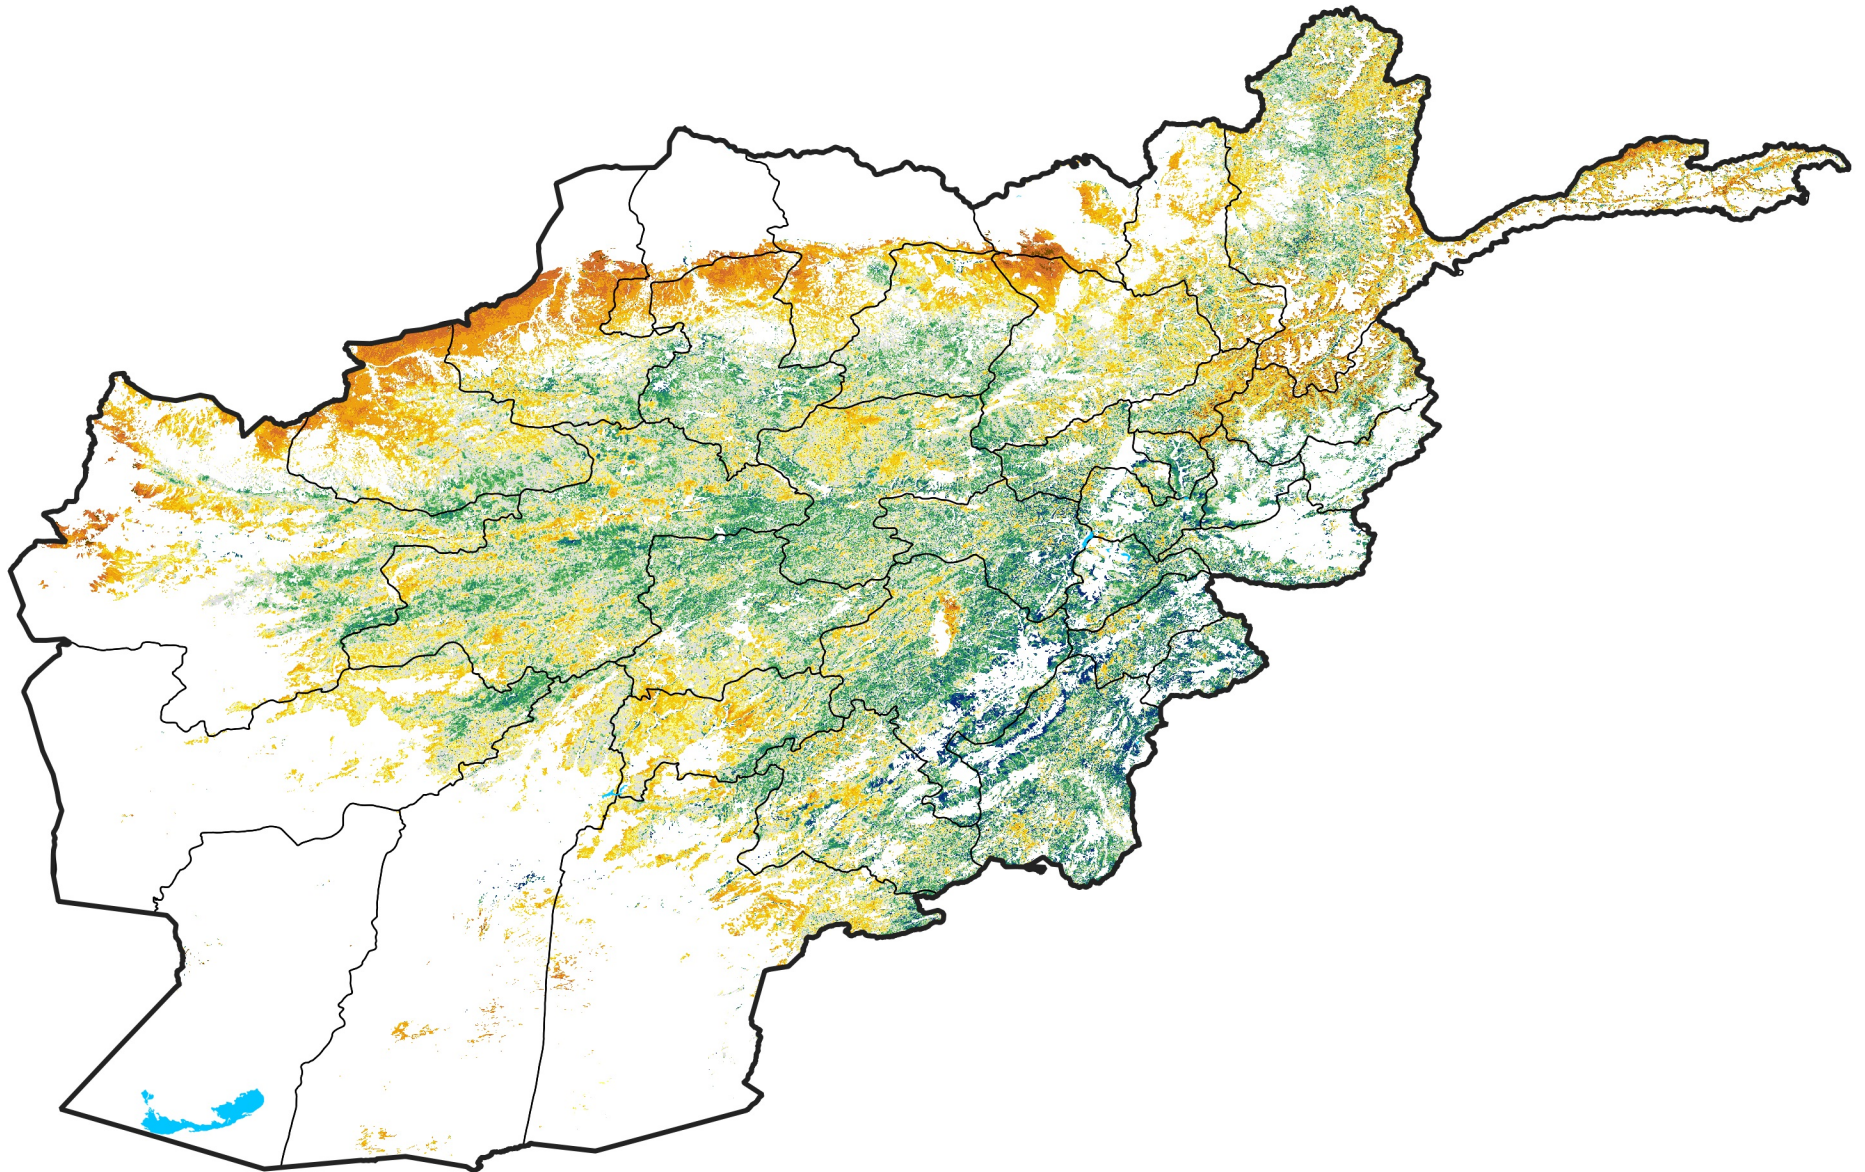

Afghanistan Rangeland Agricultural Areas

Percent of Mean NDVI

2024 / mean (2003 - 2022)

Period 21 / July 21 - 31, 2024

Percent of Normal