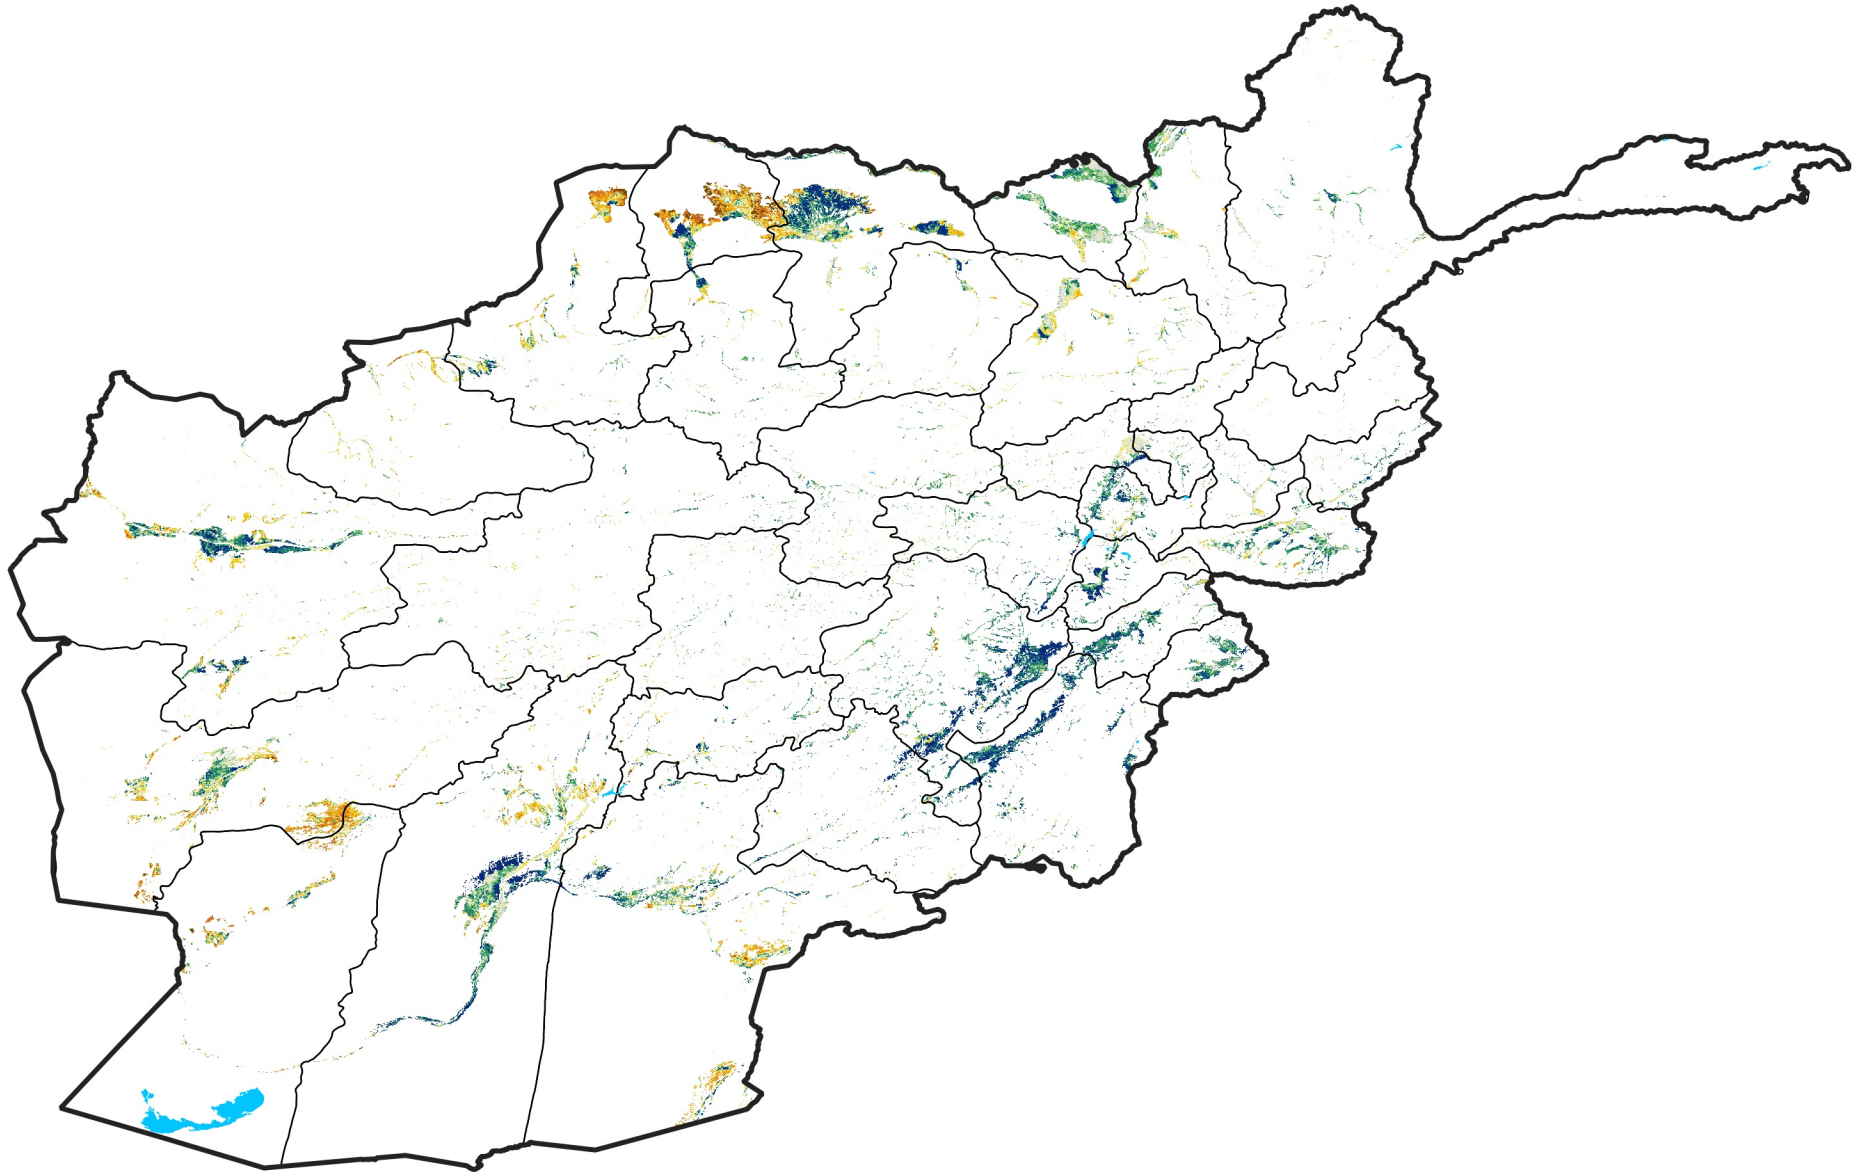

Afghanistan Irrigated Agricultural Areas

Percent of Mean NDVI

2024 / mean (2003 - 2022)

Period 22 / August 01 - 10, 2024

Percent of Normal