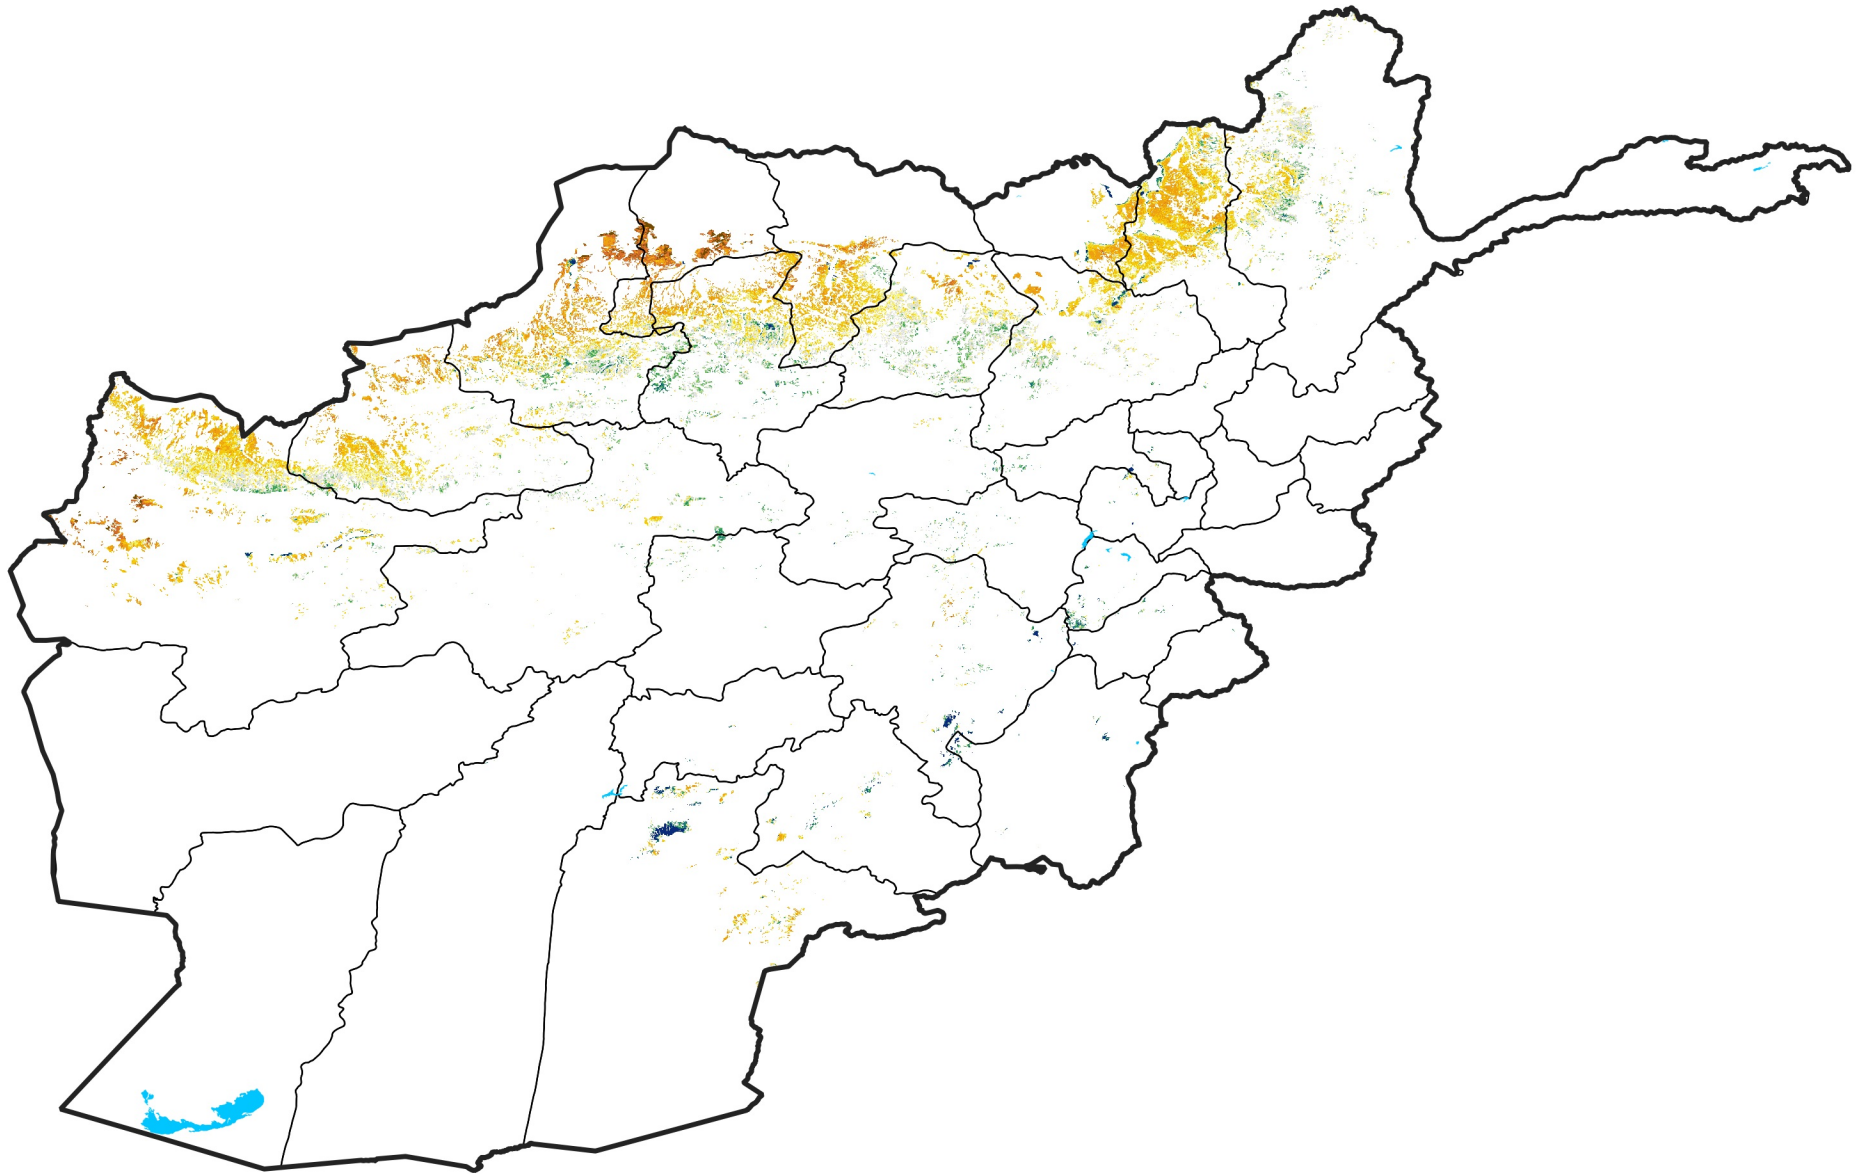

Afghanistan Rainfed Agricultural Areas

Percent of Mean NDVI

2024 / mean (2003 - 2022)

Period 23 / August 11 - 20, 2024

Percent of Normal