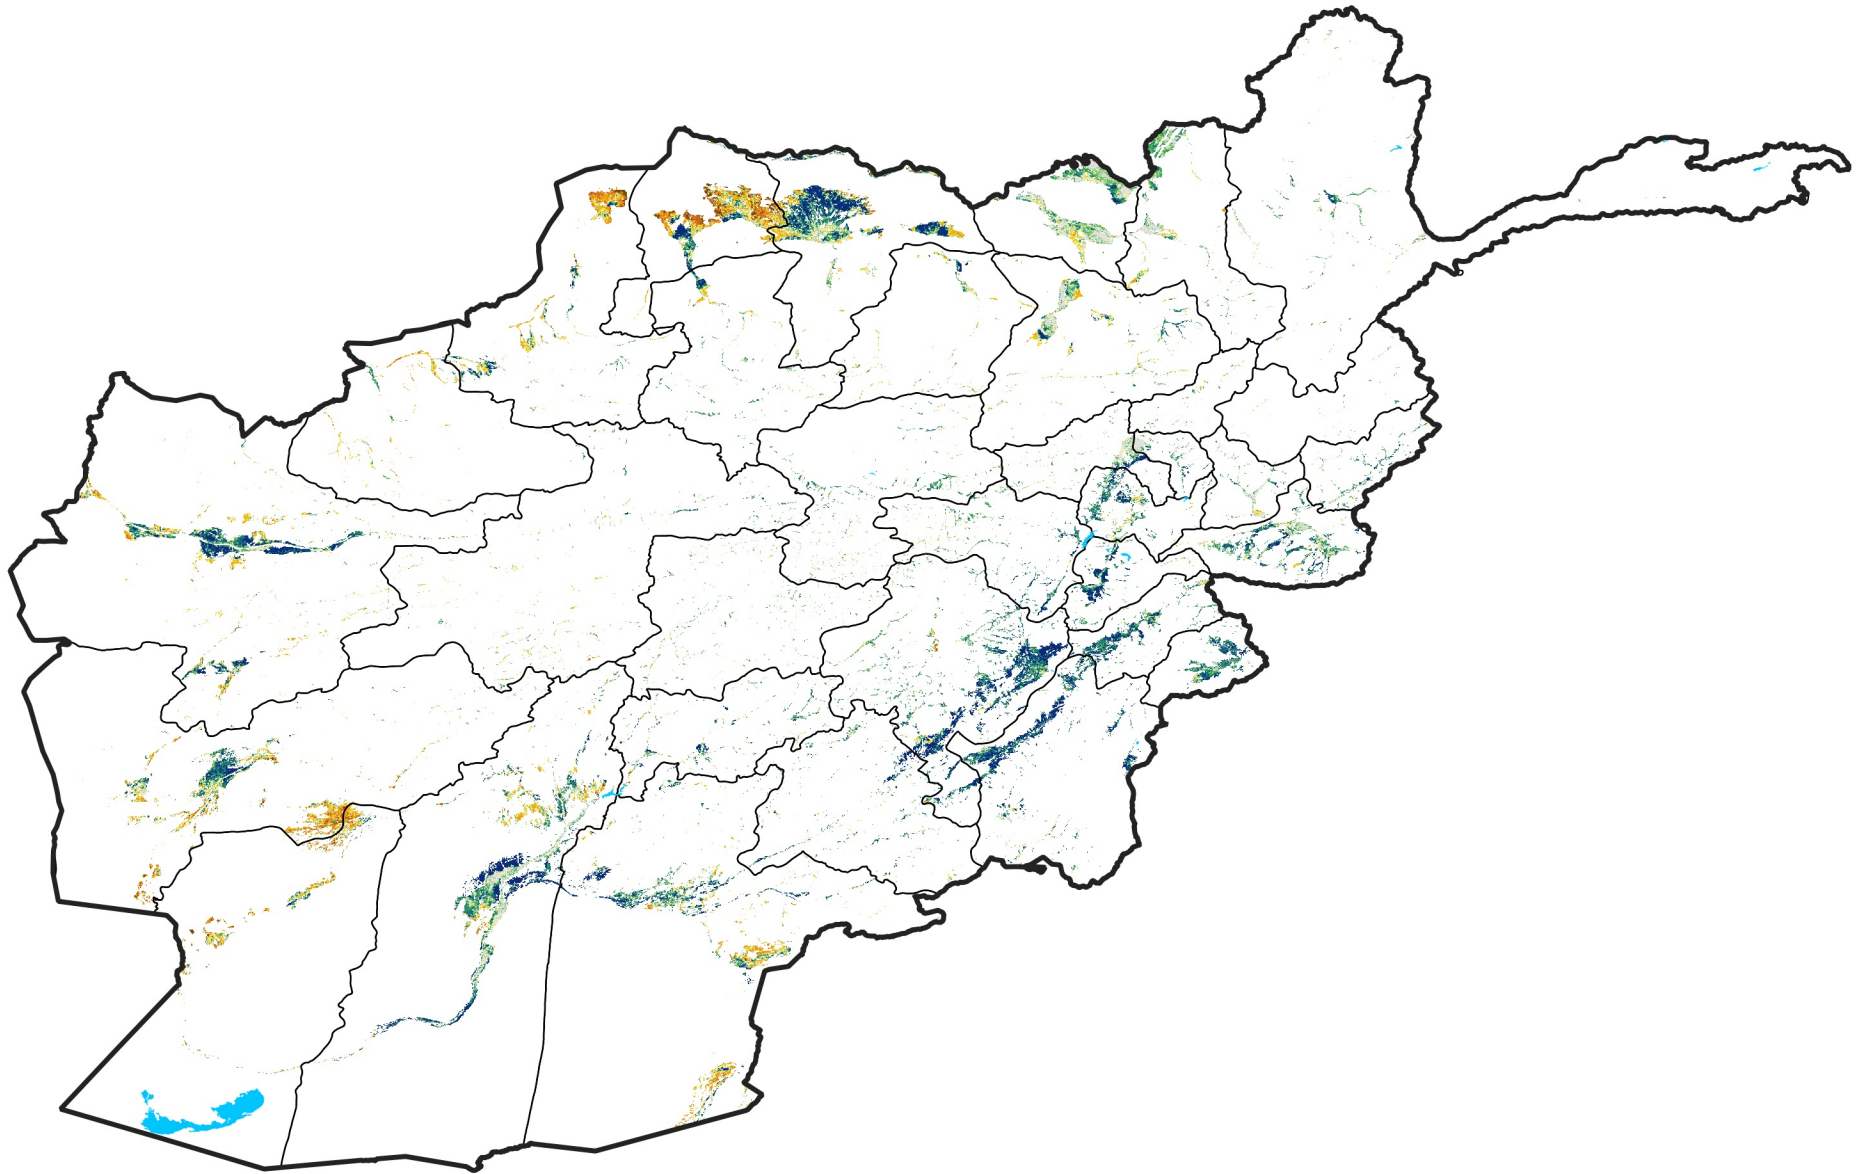

Afghanistan Irrigated Agricultural Areas

Percent of Mean NDVI

2024 / mean (2003 - 2022)

Period 24 / August 21 - 31, 2024

Percent of Normal