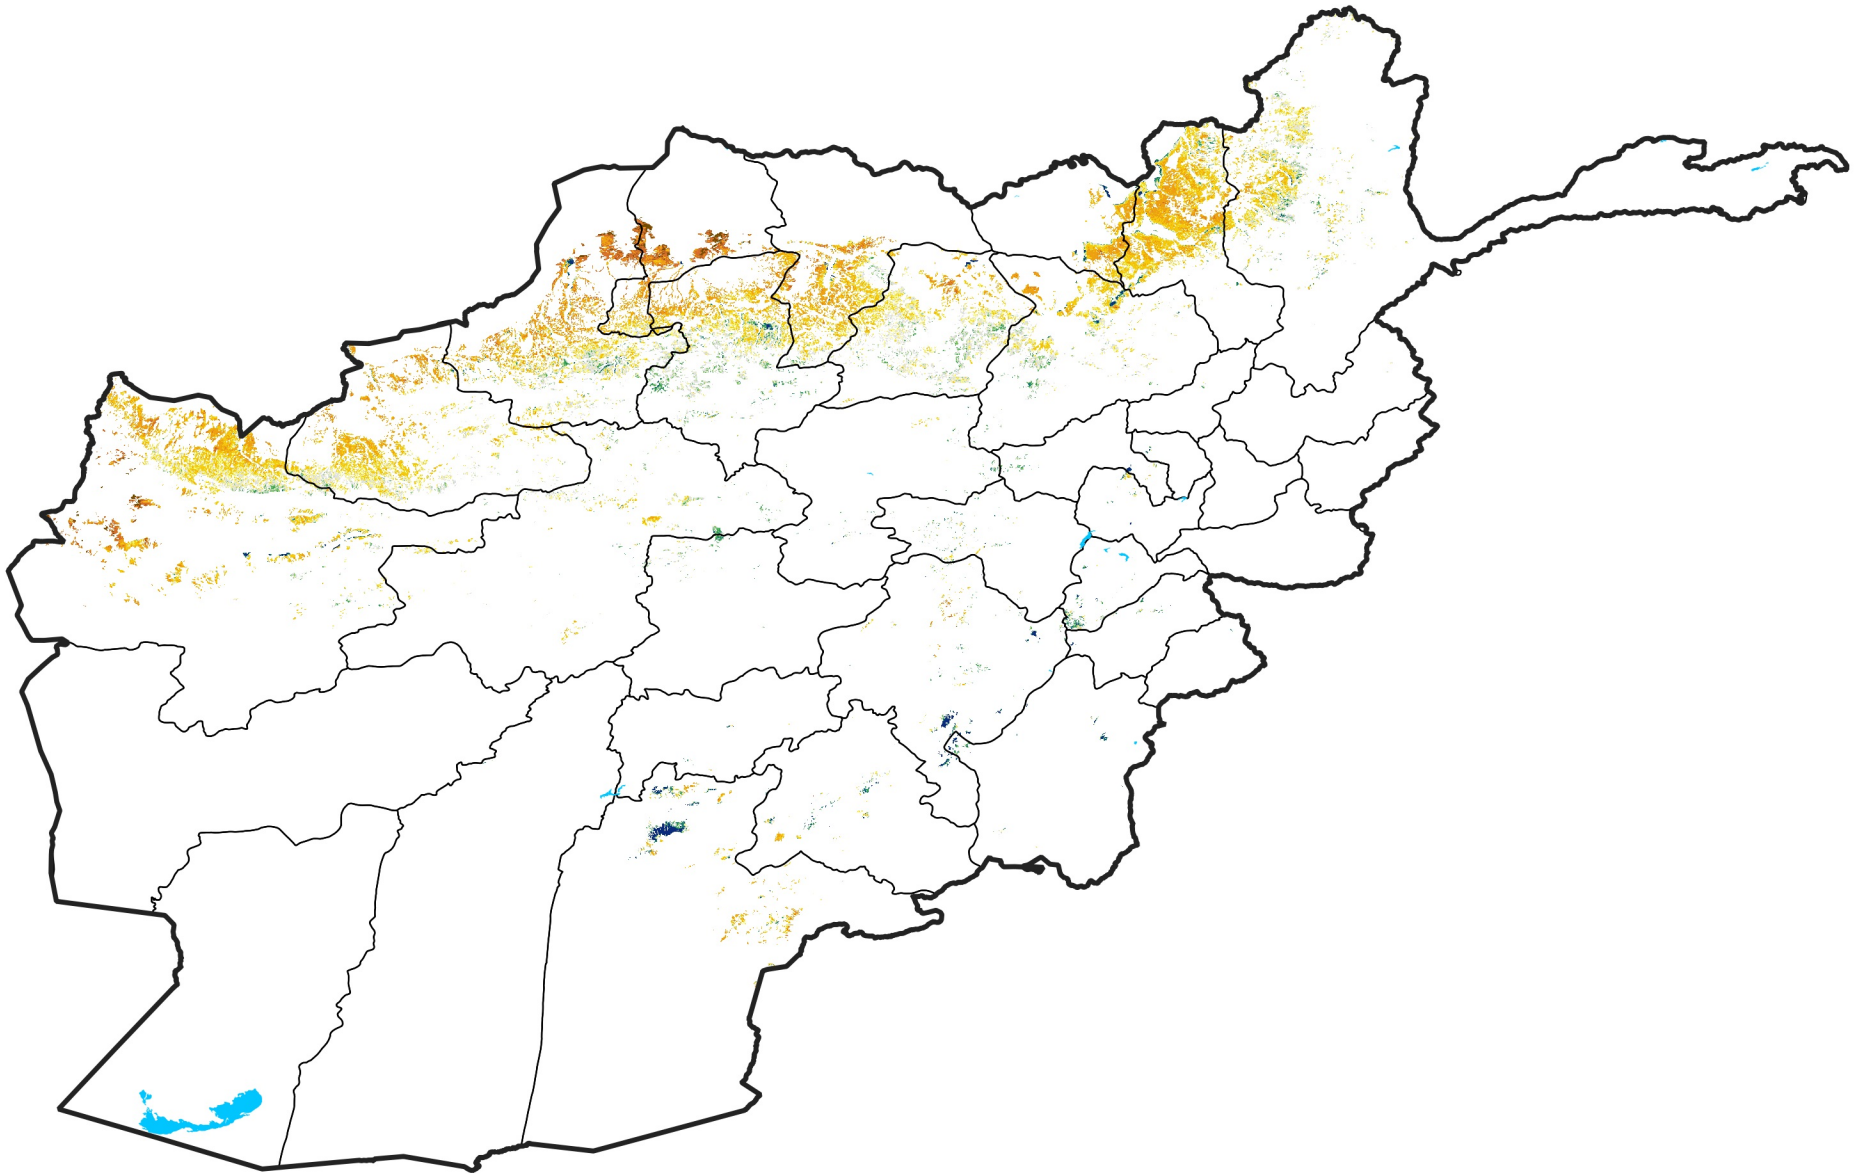

Afghanistan Rainfed Agricultural Areas

Percent of Mean NDVI

2024 / mean (2003 - 2022)

Period 24 / August 21 - 31, 2024

Percent of Normal