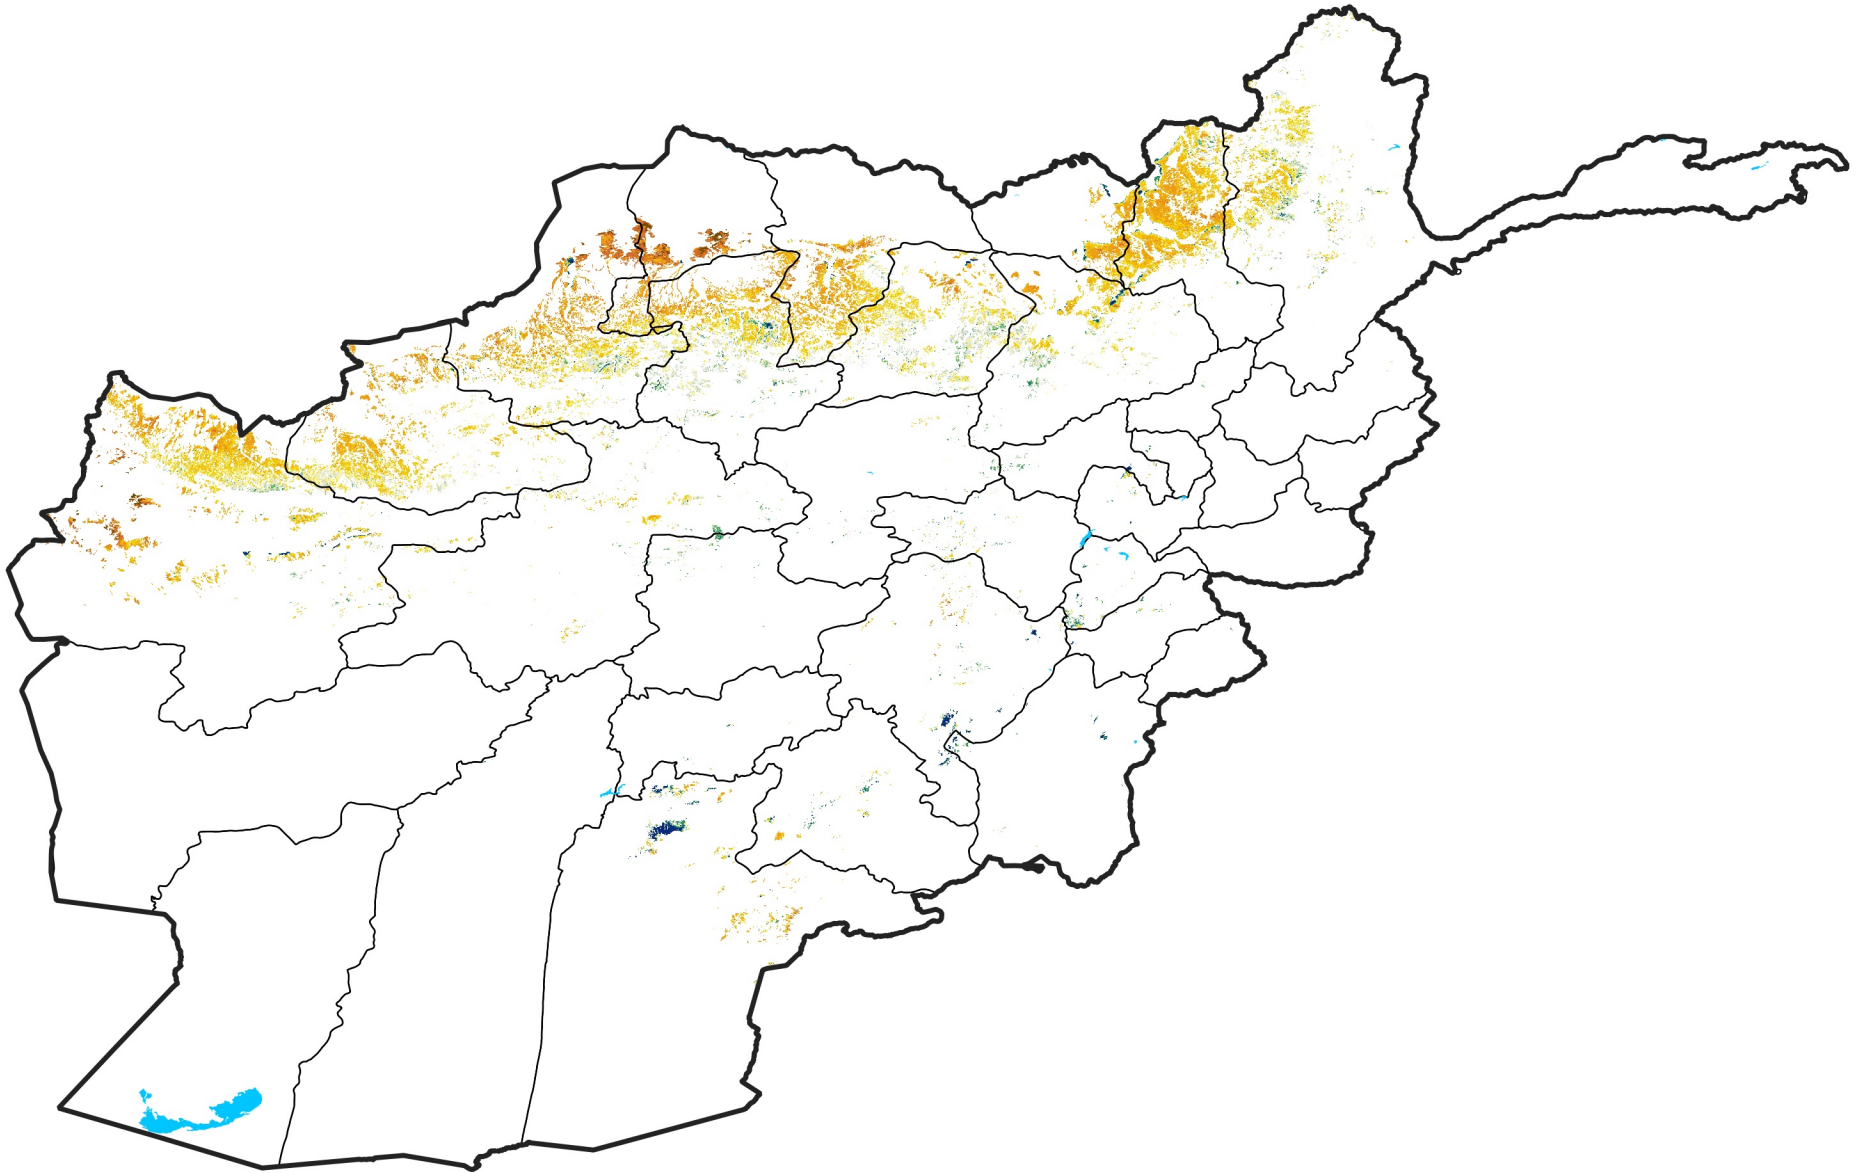

Afghanistan Rainfed Agricultural Areas

Percent of Mean NDVI

2024 / mean (2003 - 2022)

Period 25 / September 01 - 10, 2024

Percent of Normal