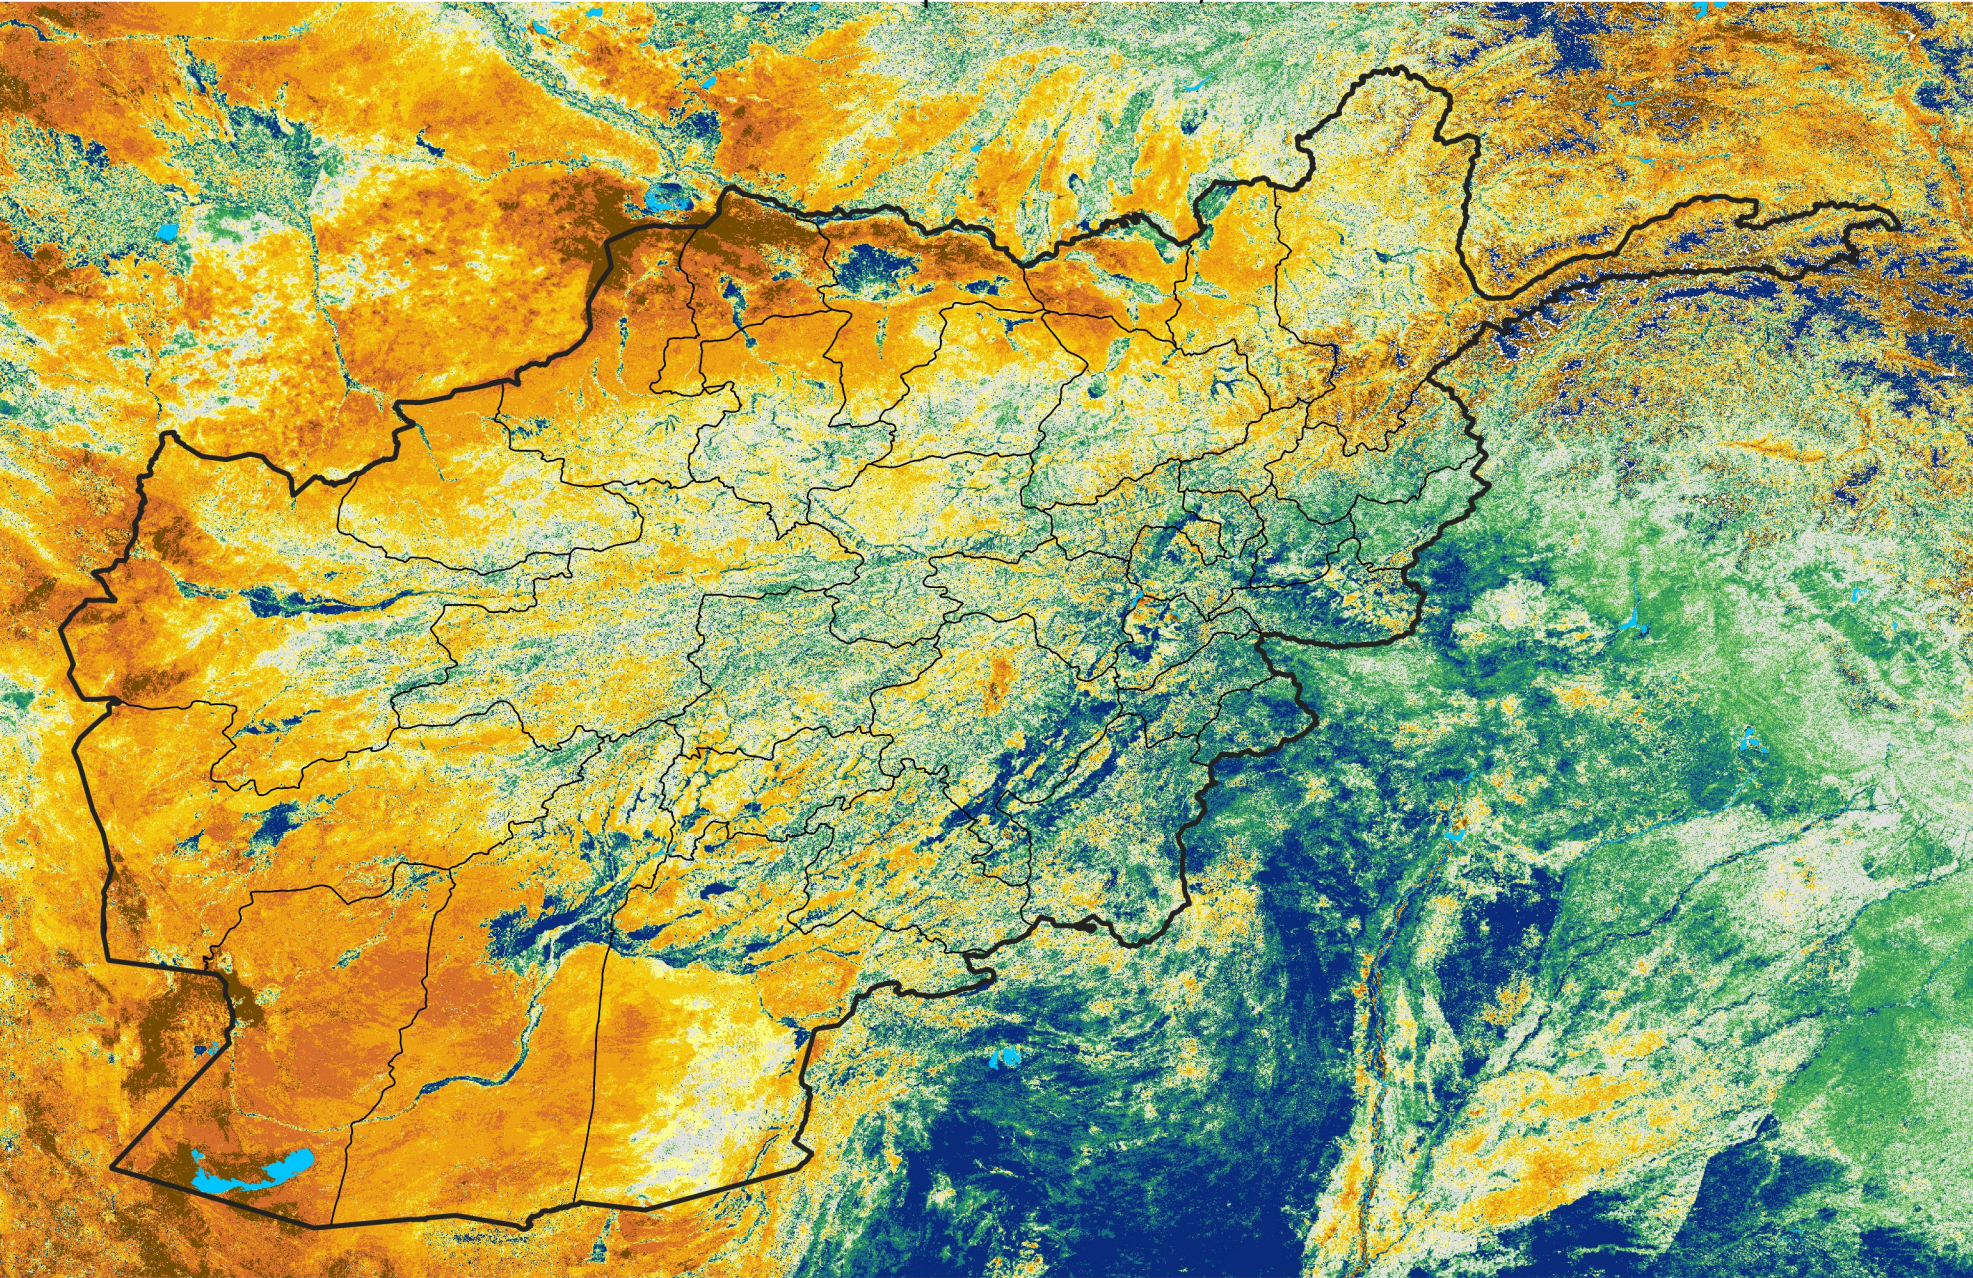

Afghanistan

Percent of Mean NDVI

2024 / mean (2003 - 2022)

Period 26 / September 11 - 20, 2024

Percent of Normal