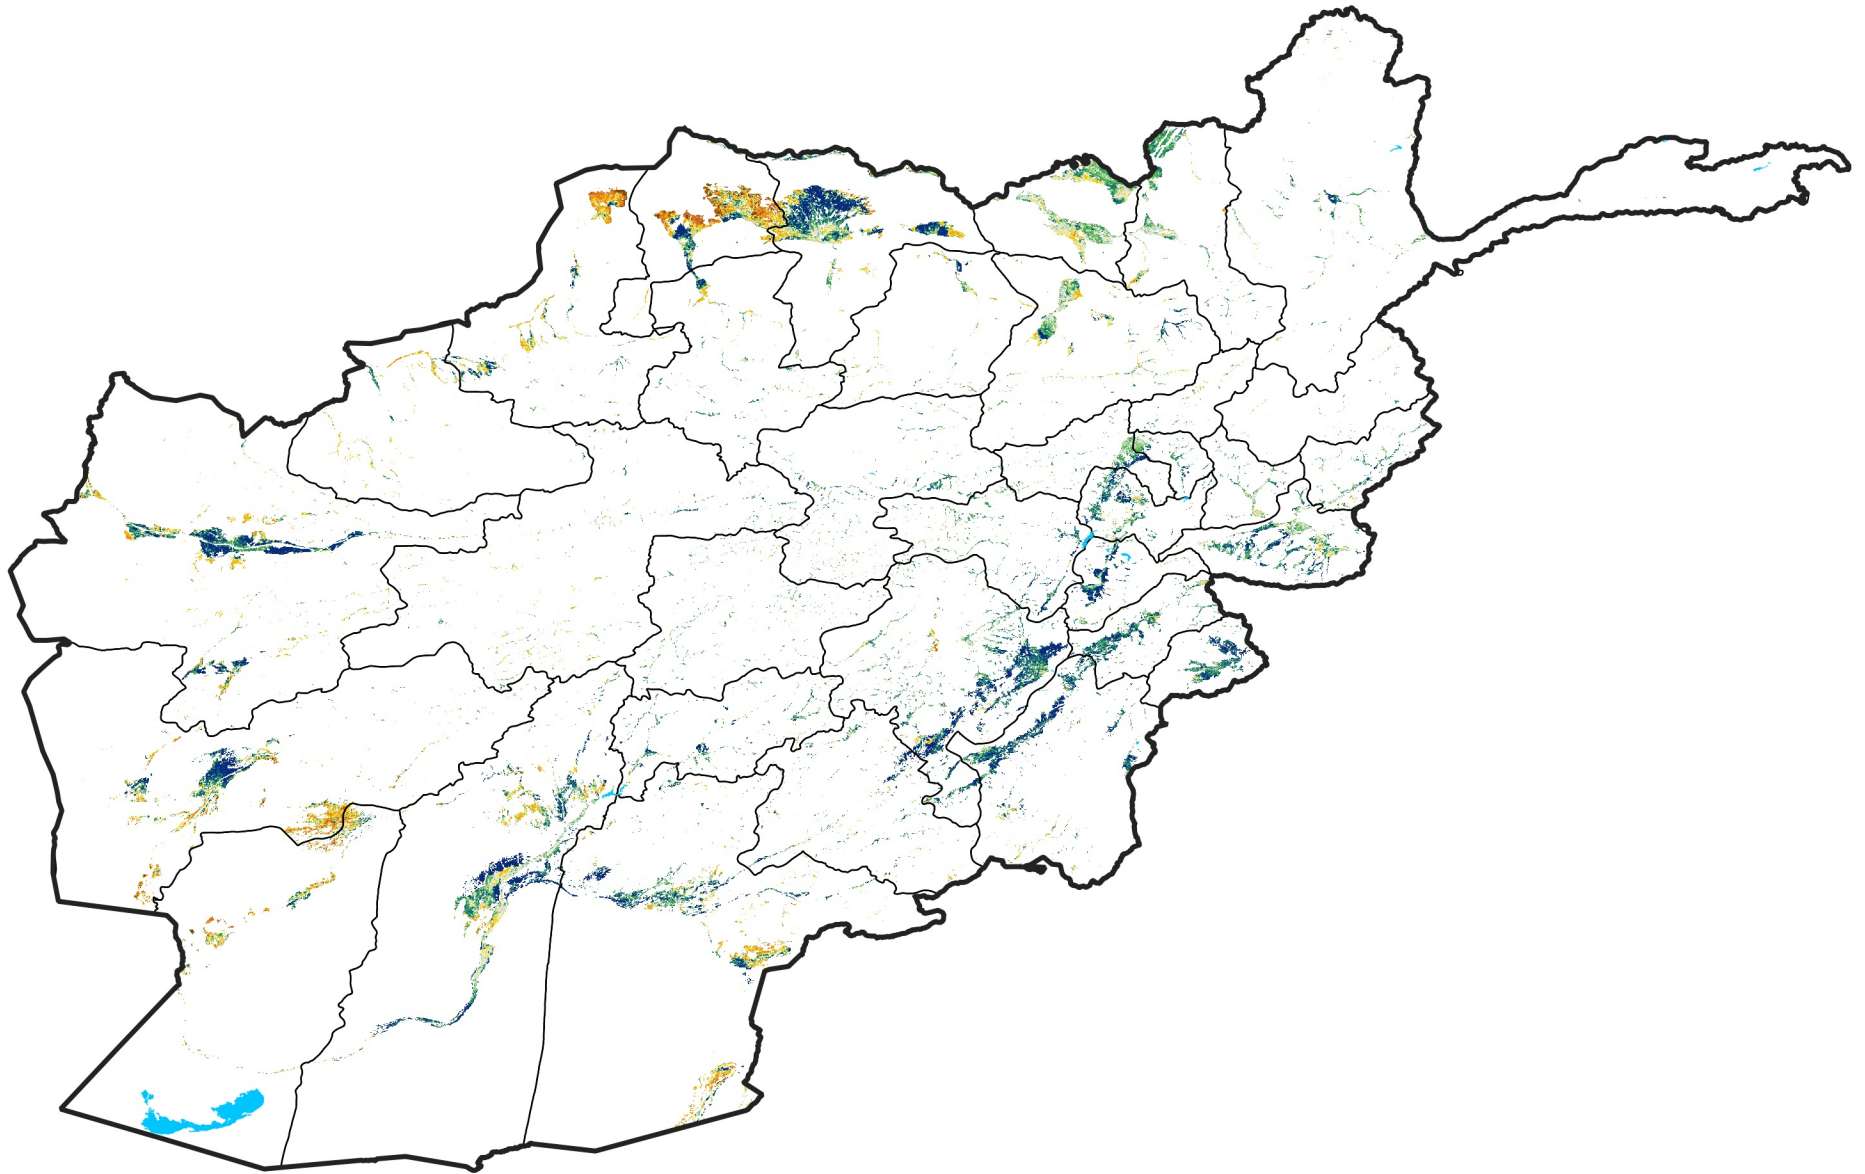

Afghanistan Irrigated Agricultural Areas

Percent of Mean NDVI

2024 / mean (2003 - 2022)

Period 26 / September 11 - 20, 2024

Percent of Normal