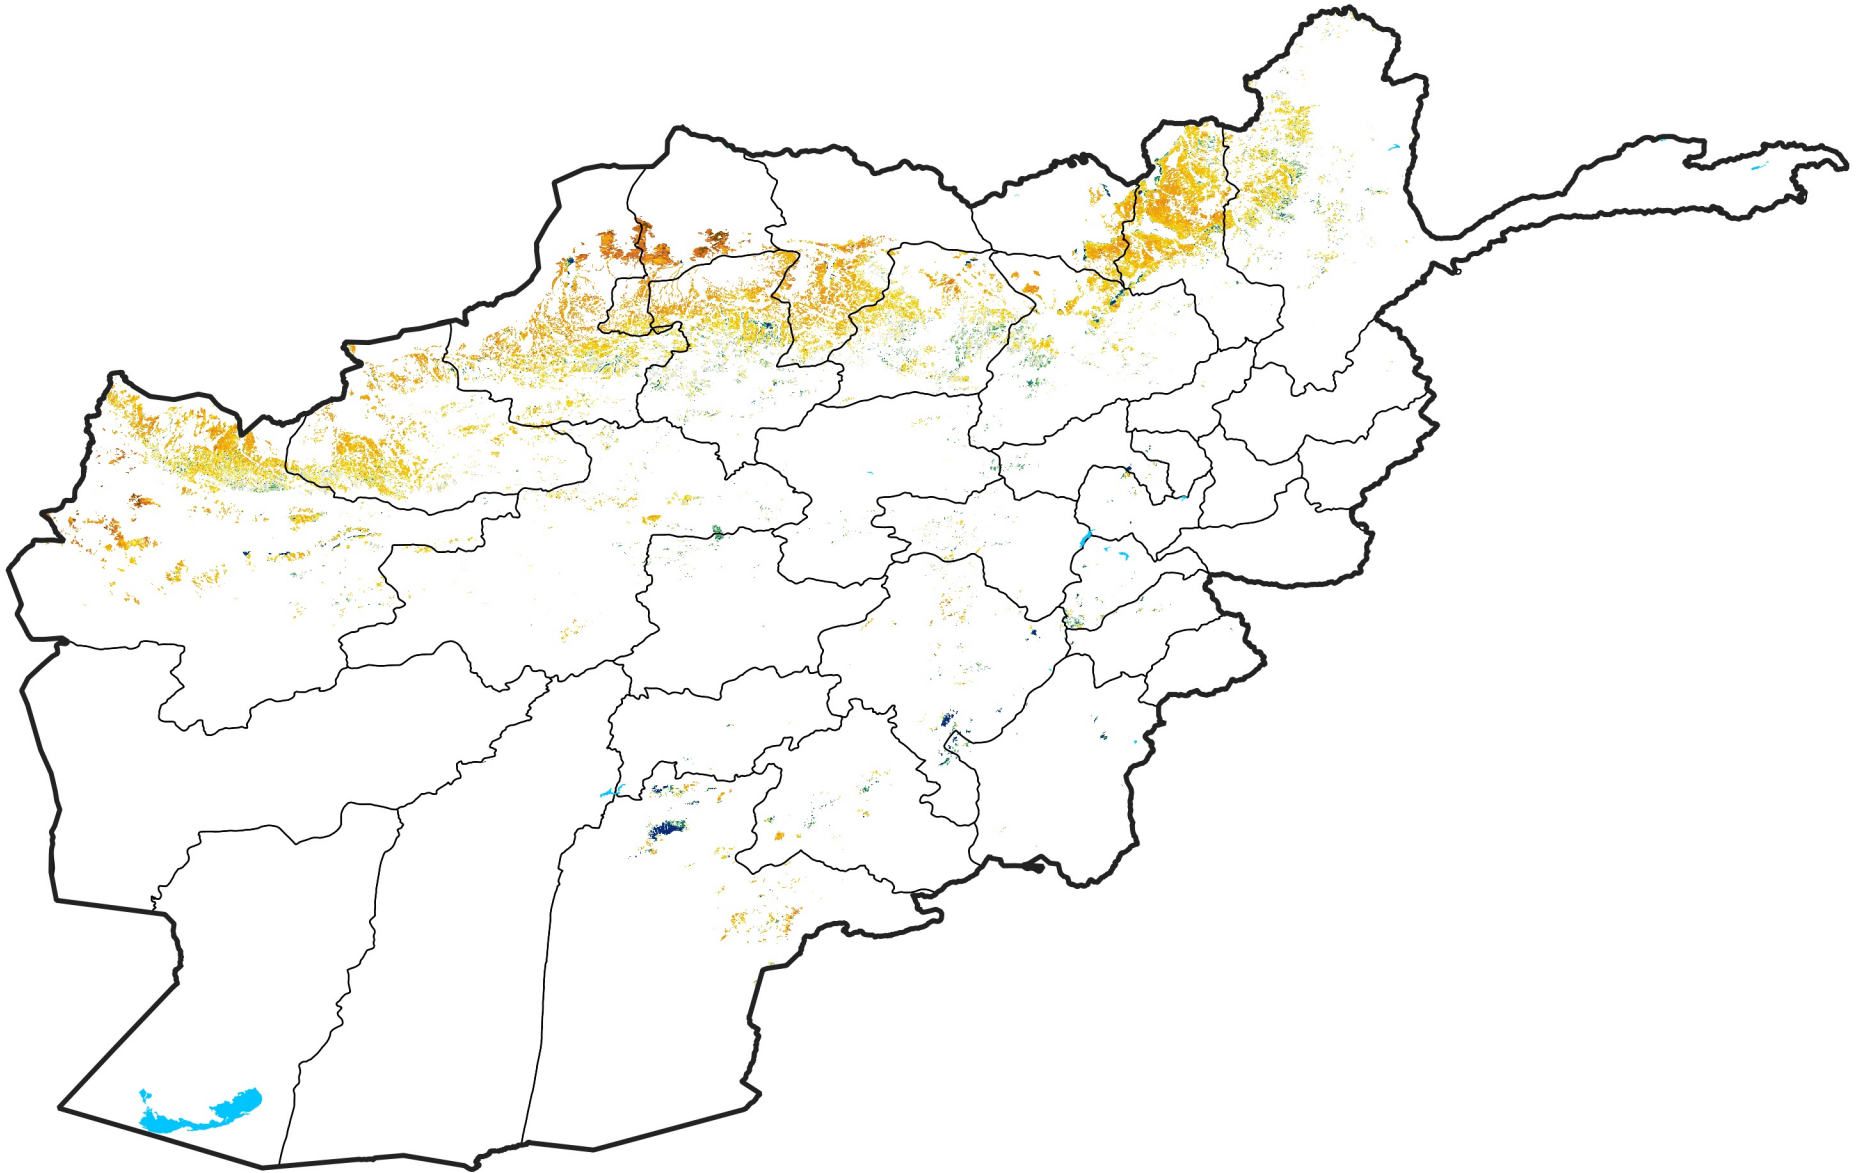

Afghanistan Rainfed Agricultural Areas

Percent of Mean NDVI

2024 / mean (2003 - 2022)

Period 26 / September 11 - 20, 2024

Percent of Normal