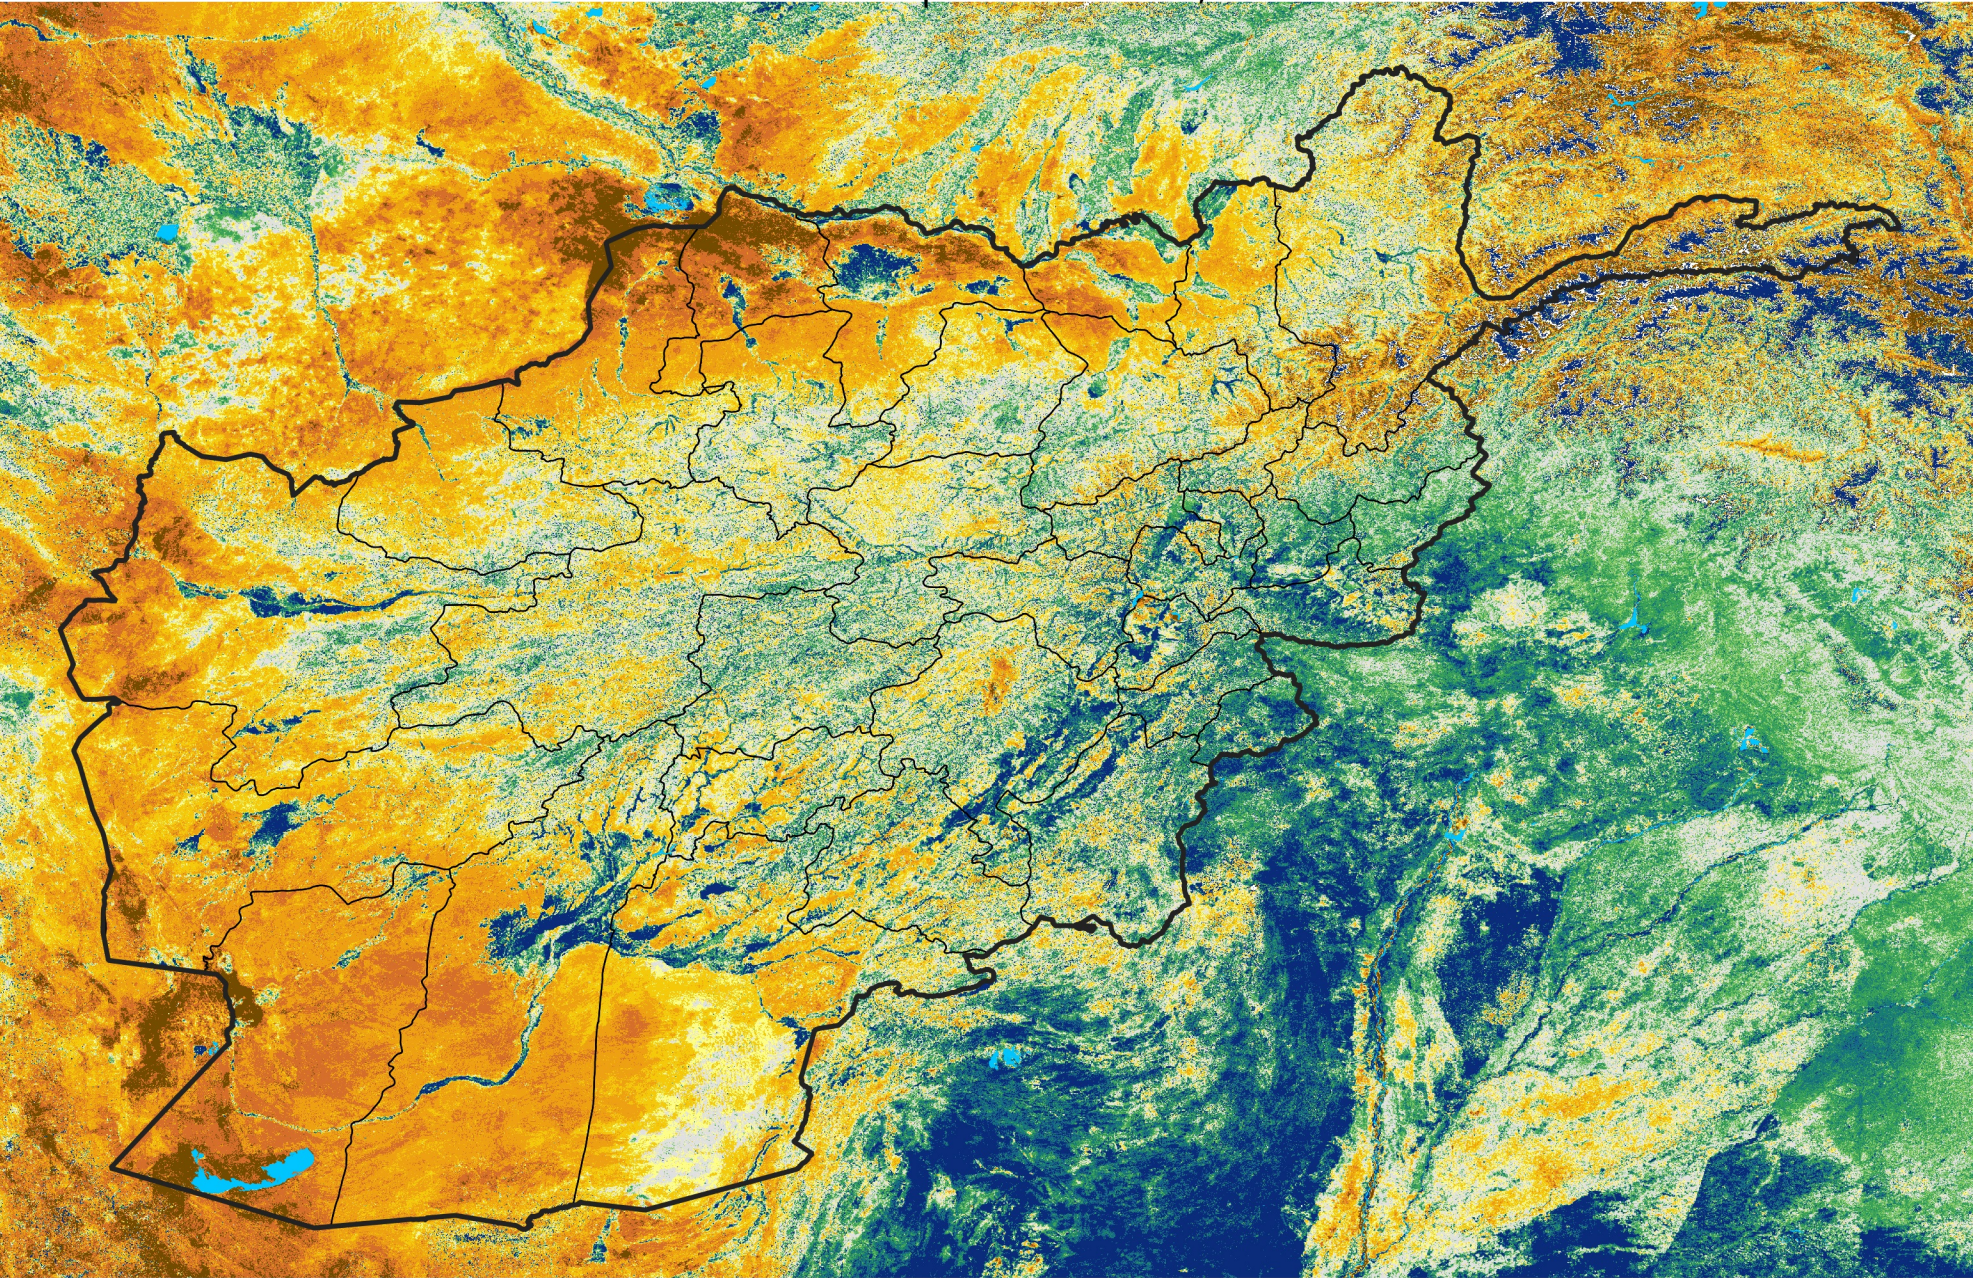

Afghanistan

Percent of Mean NDVI

2024 / mean (2003 - 2022)

Period 27 / September 21 - 30, 2024

Percent of Normal