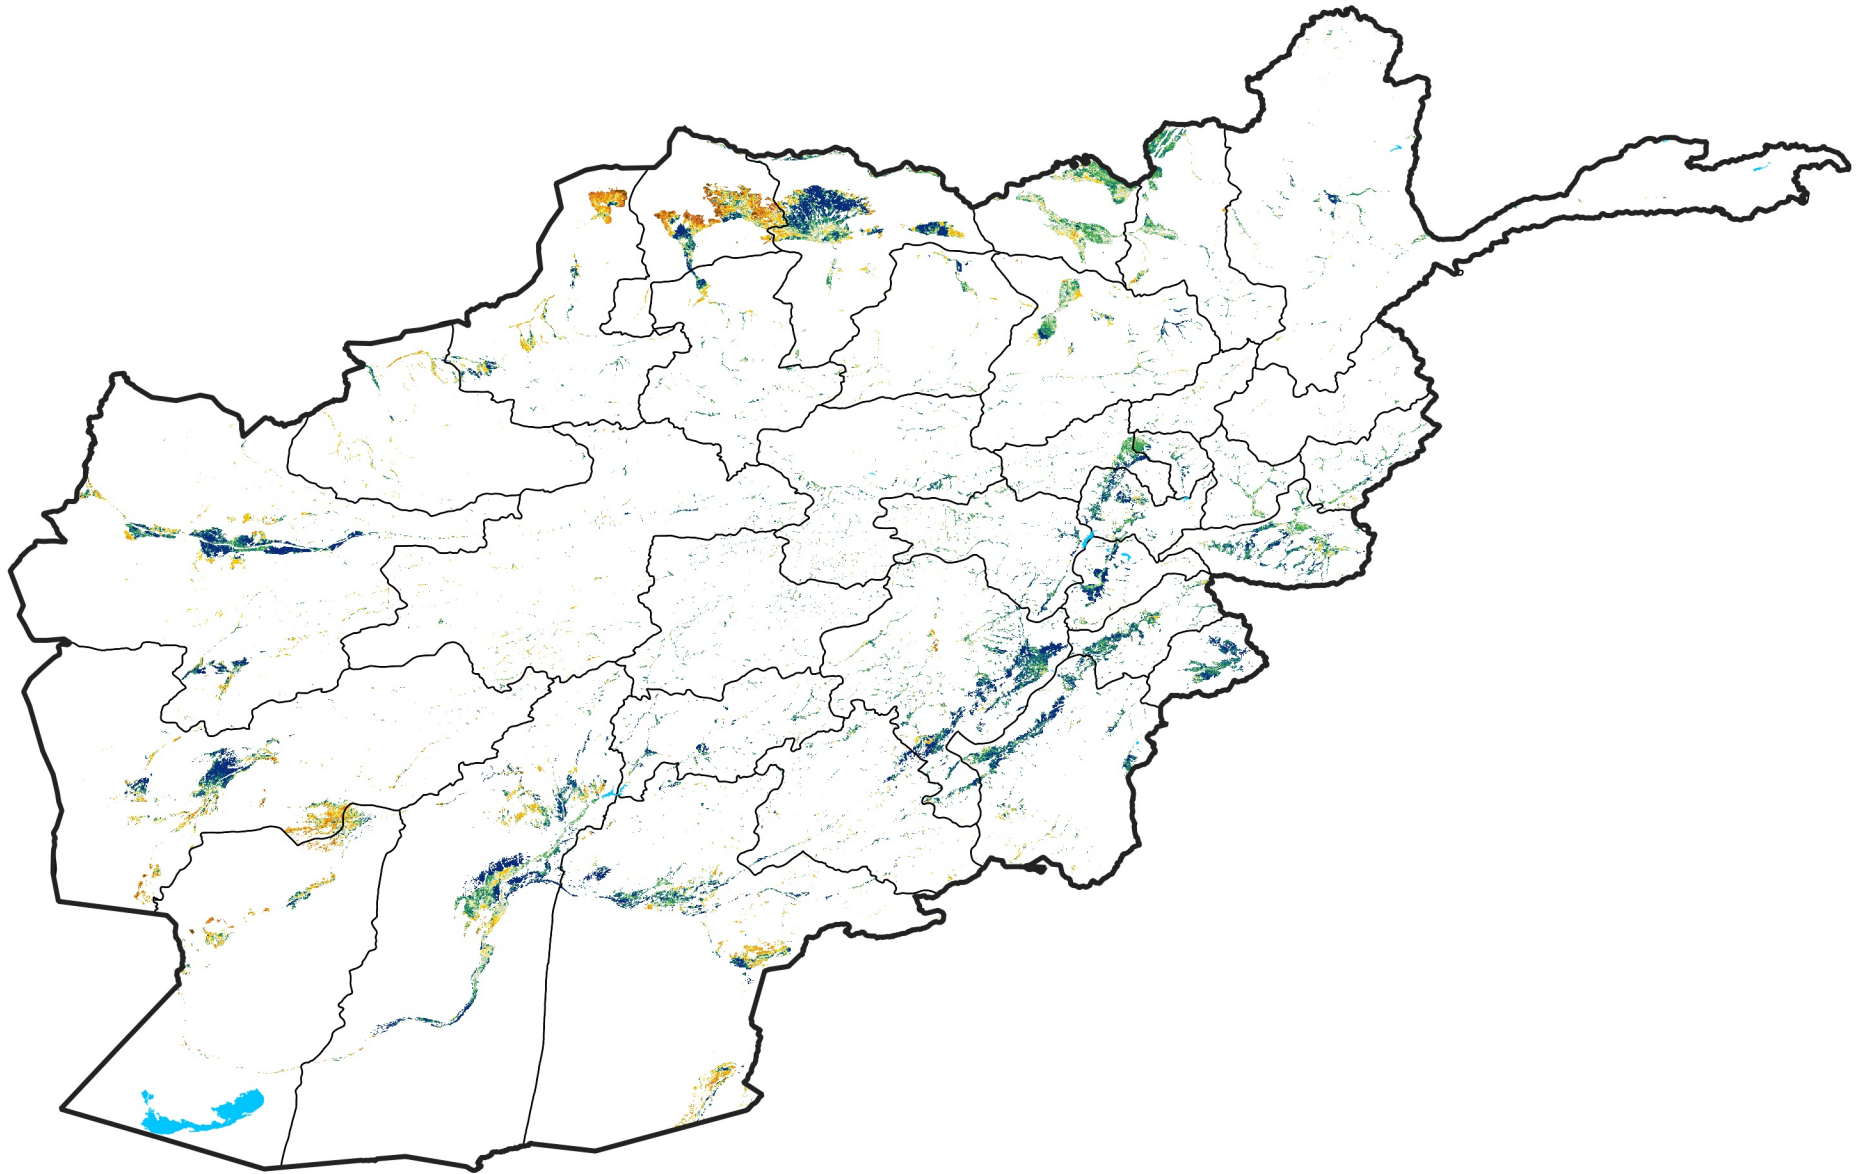

Afghanistan Irrigated Agricultural Areas

Percent of Mean NDVI

2024 / mean (2003 - 2022)

Period 27 / September 21 - 30, 2024

Percent of Normal