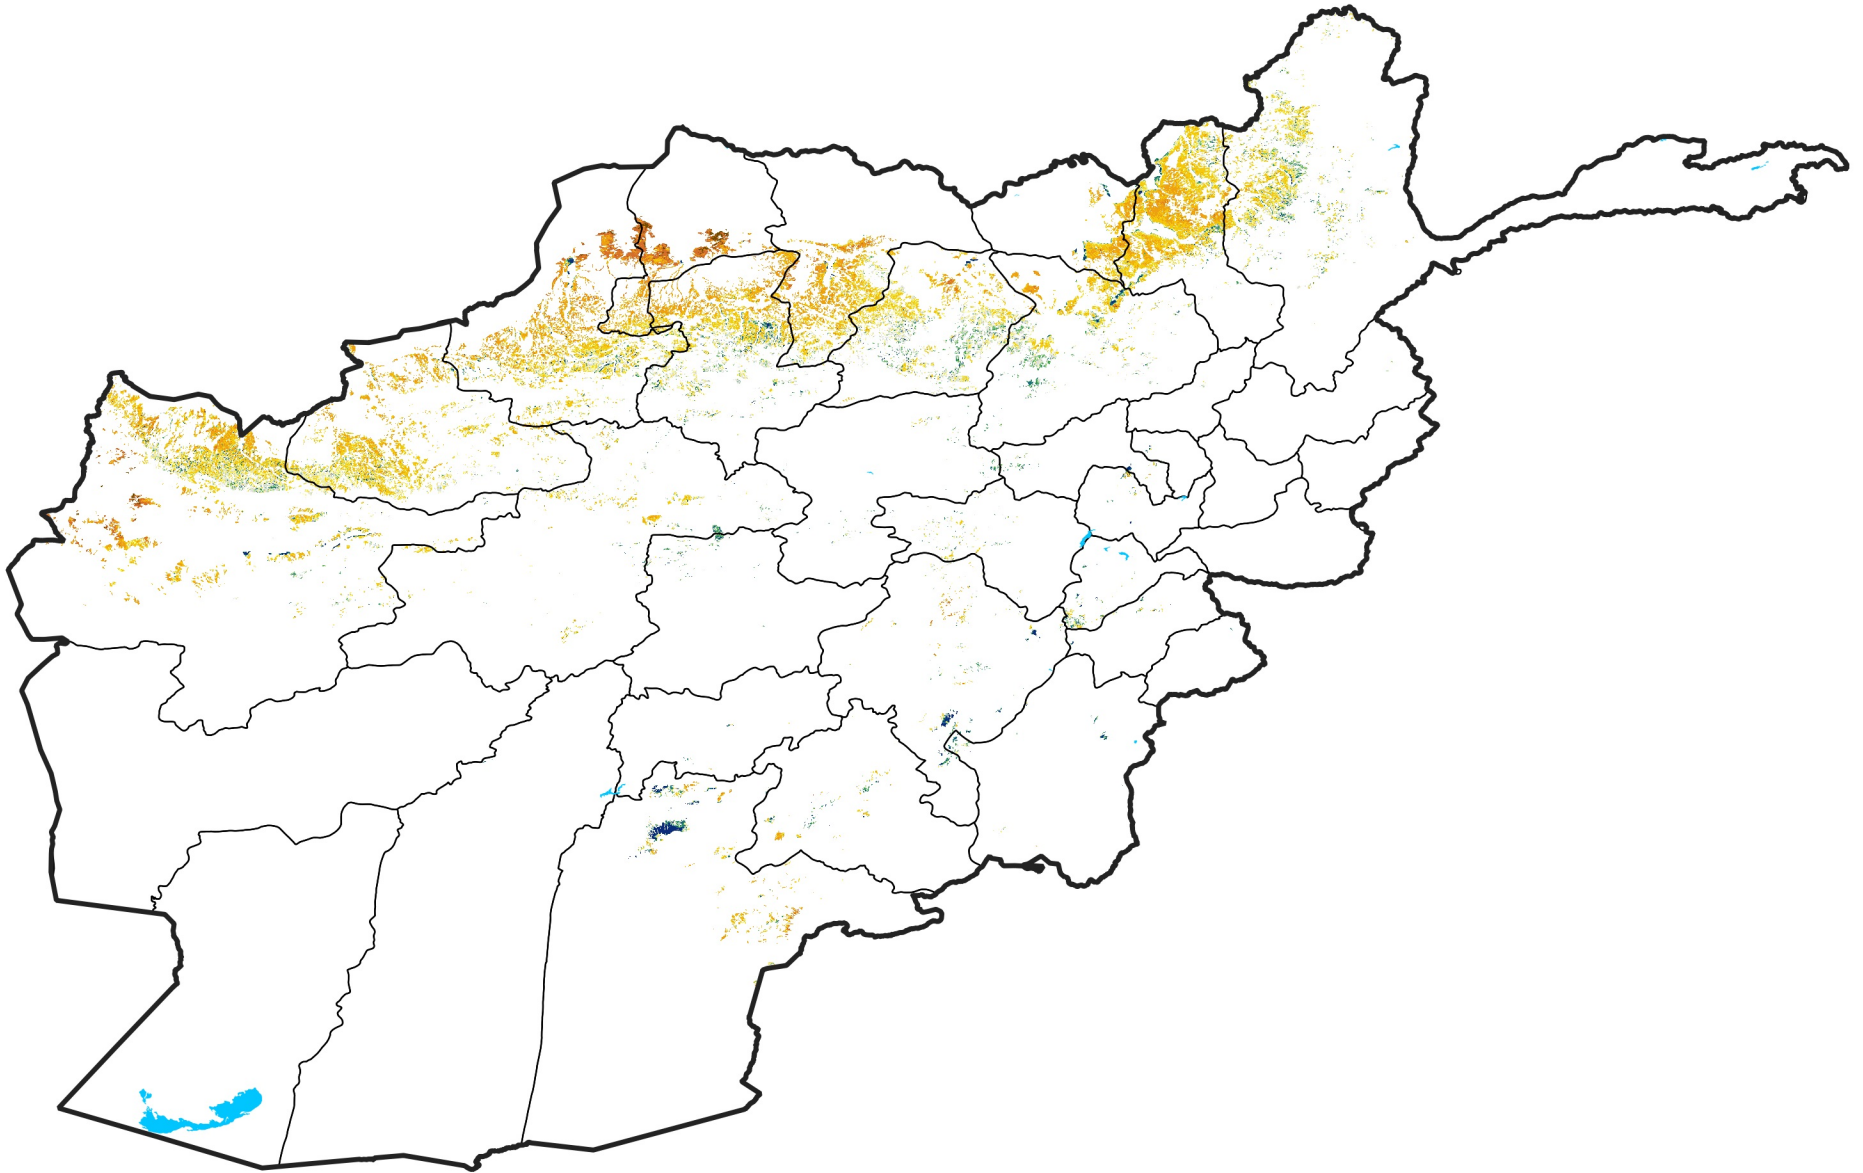

Afghanistan Rainfed Agricultural Areas

Percent of Mean NDVI

2024 / mean (2003 - 2022)

Period 27 / September 21 - 30, 2024

Percent of Normal