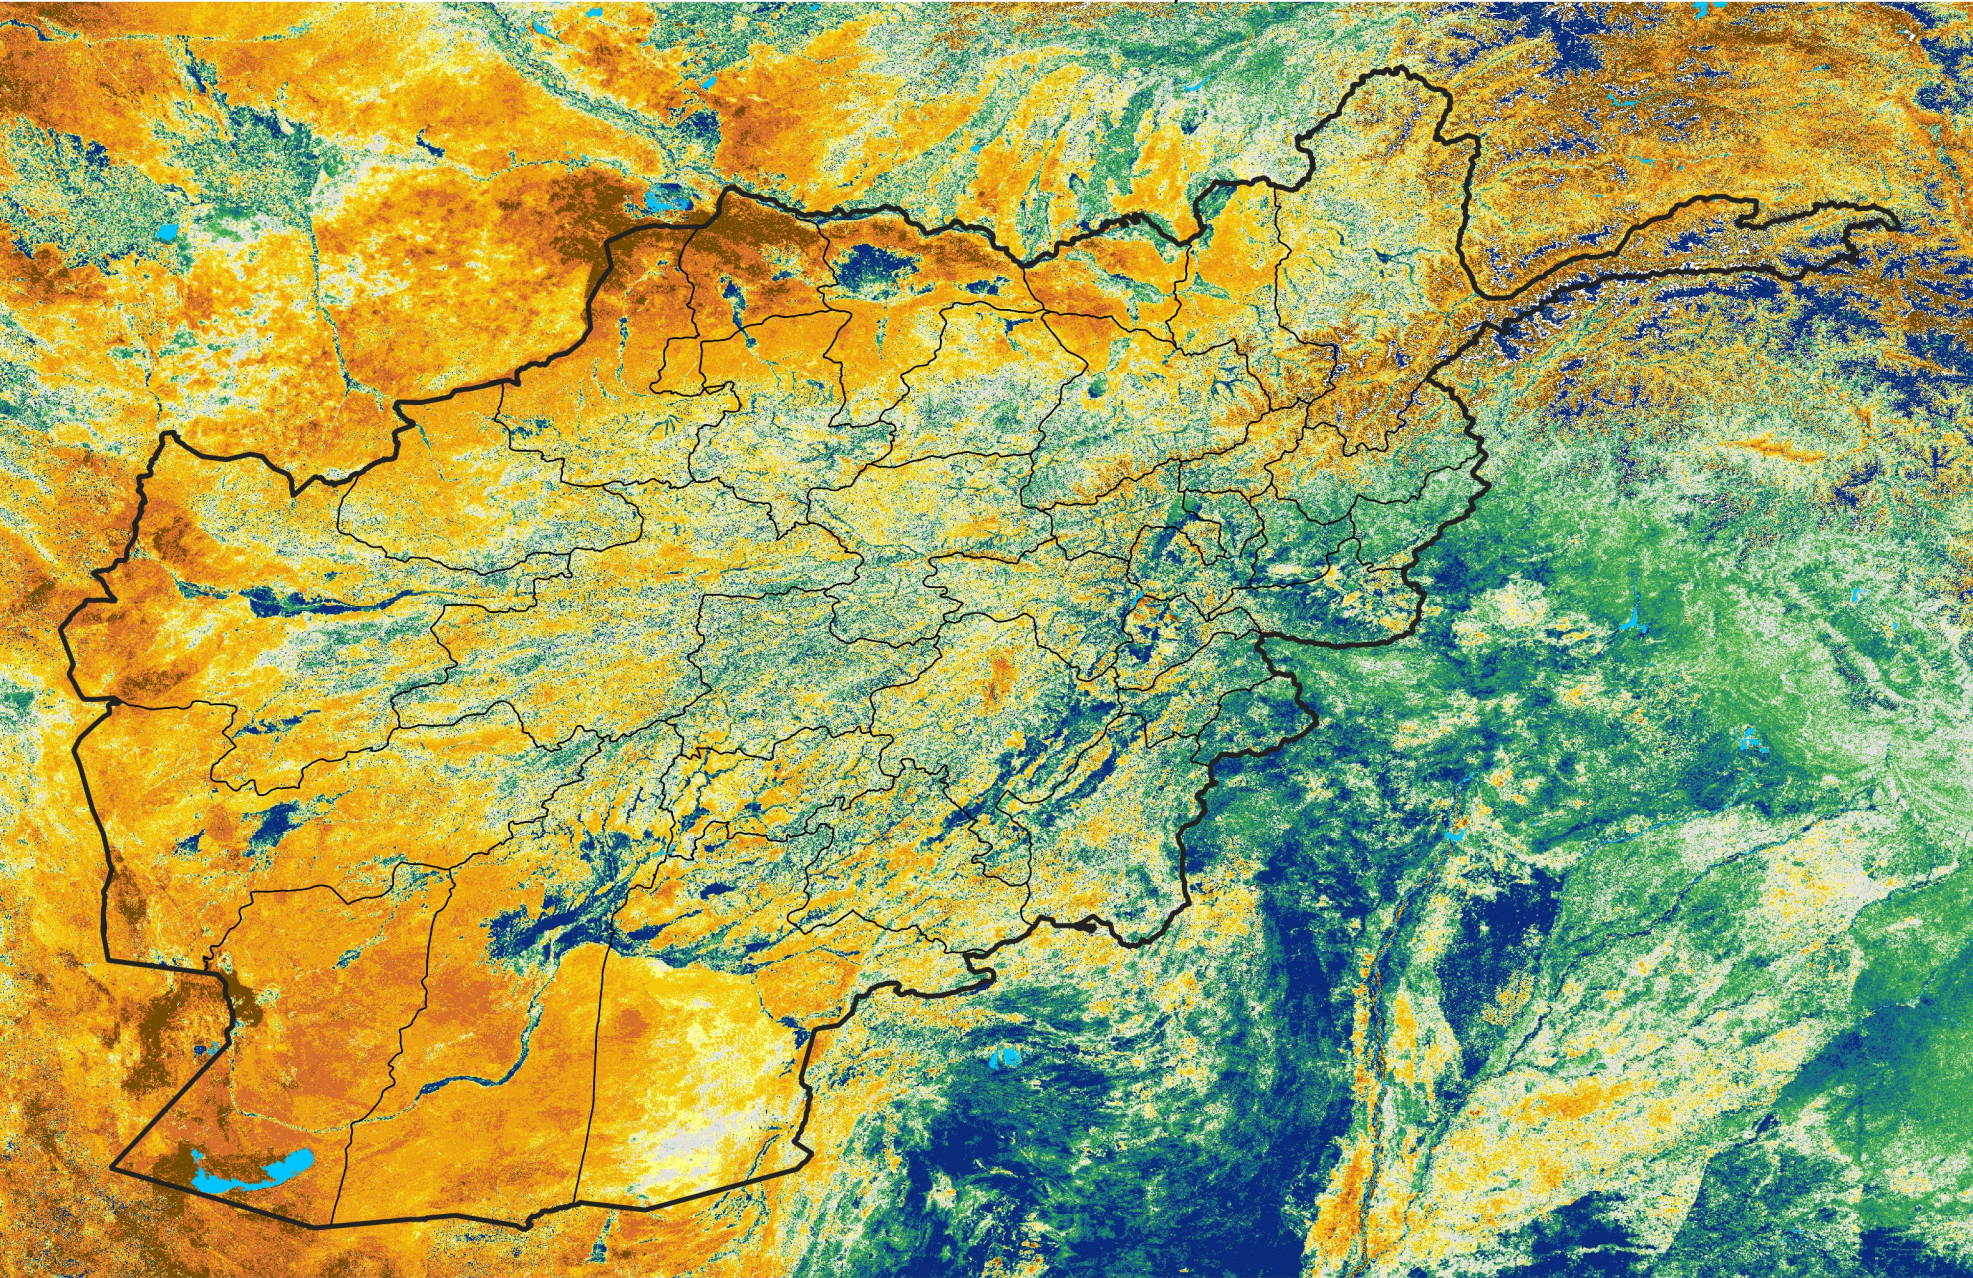

Afghanistan

Percent of Mean NDVI

2024 / mean (2003 - 2022)

Period 28 / October 01 - 10, 2024

Percent of Normal