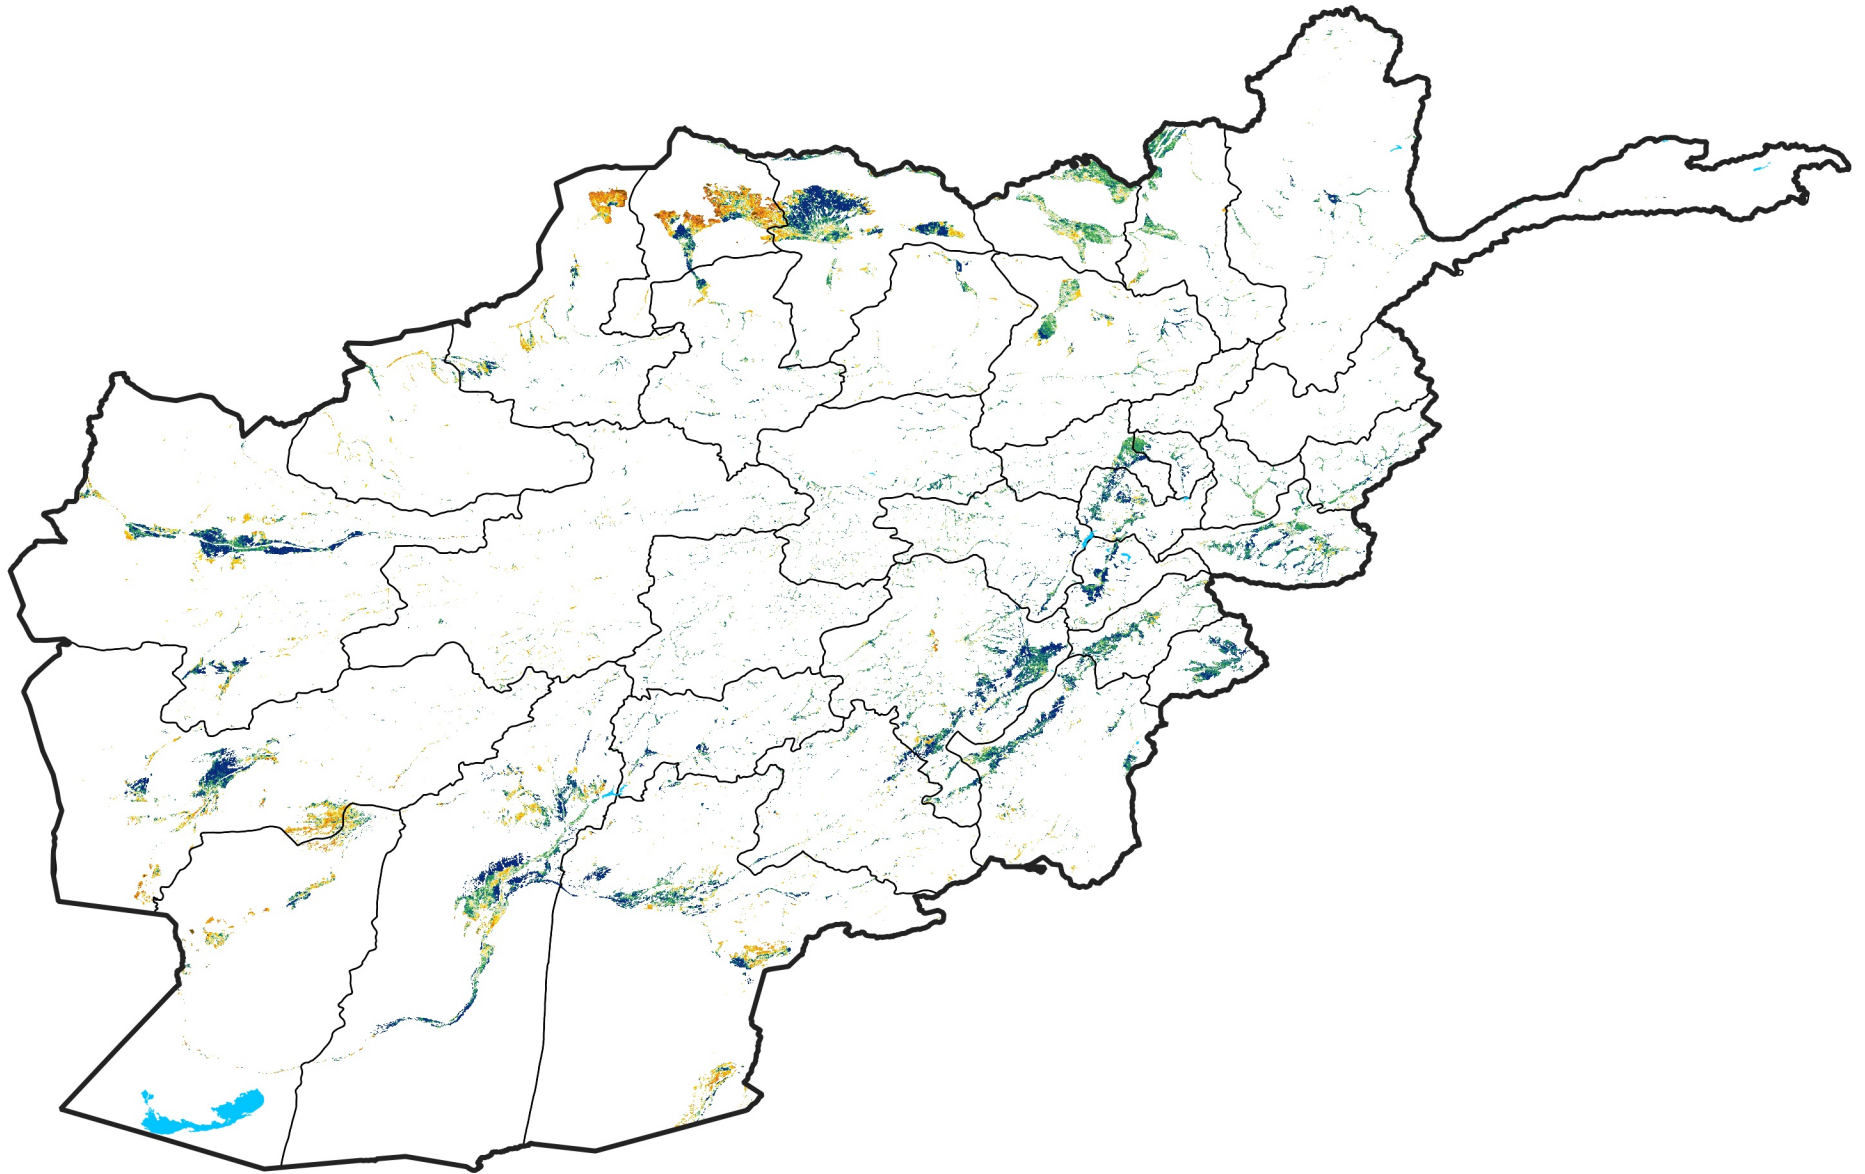

Afghanistan Irrigated Agricultural Areas

Percent of Mean NDVI

2024 / mean (2003 - 2022)

Period 28 / October 01 - 10, 2024

Percent of Normal