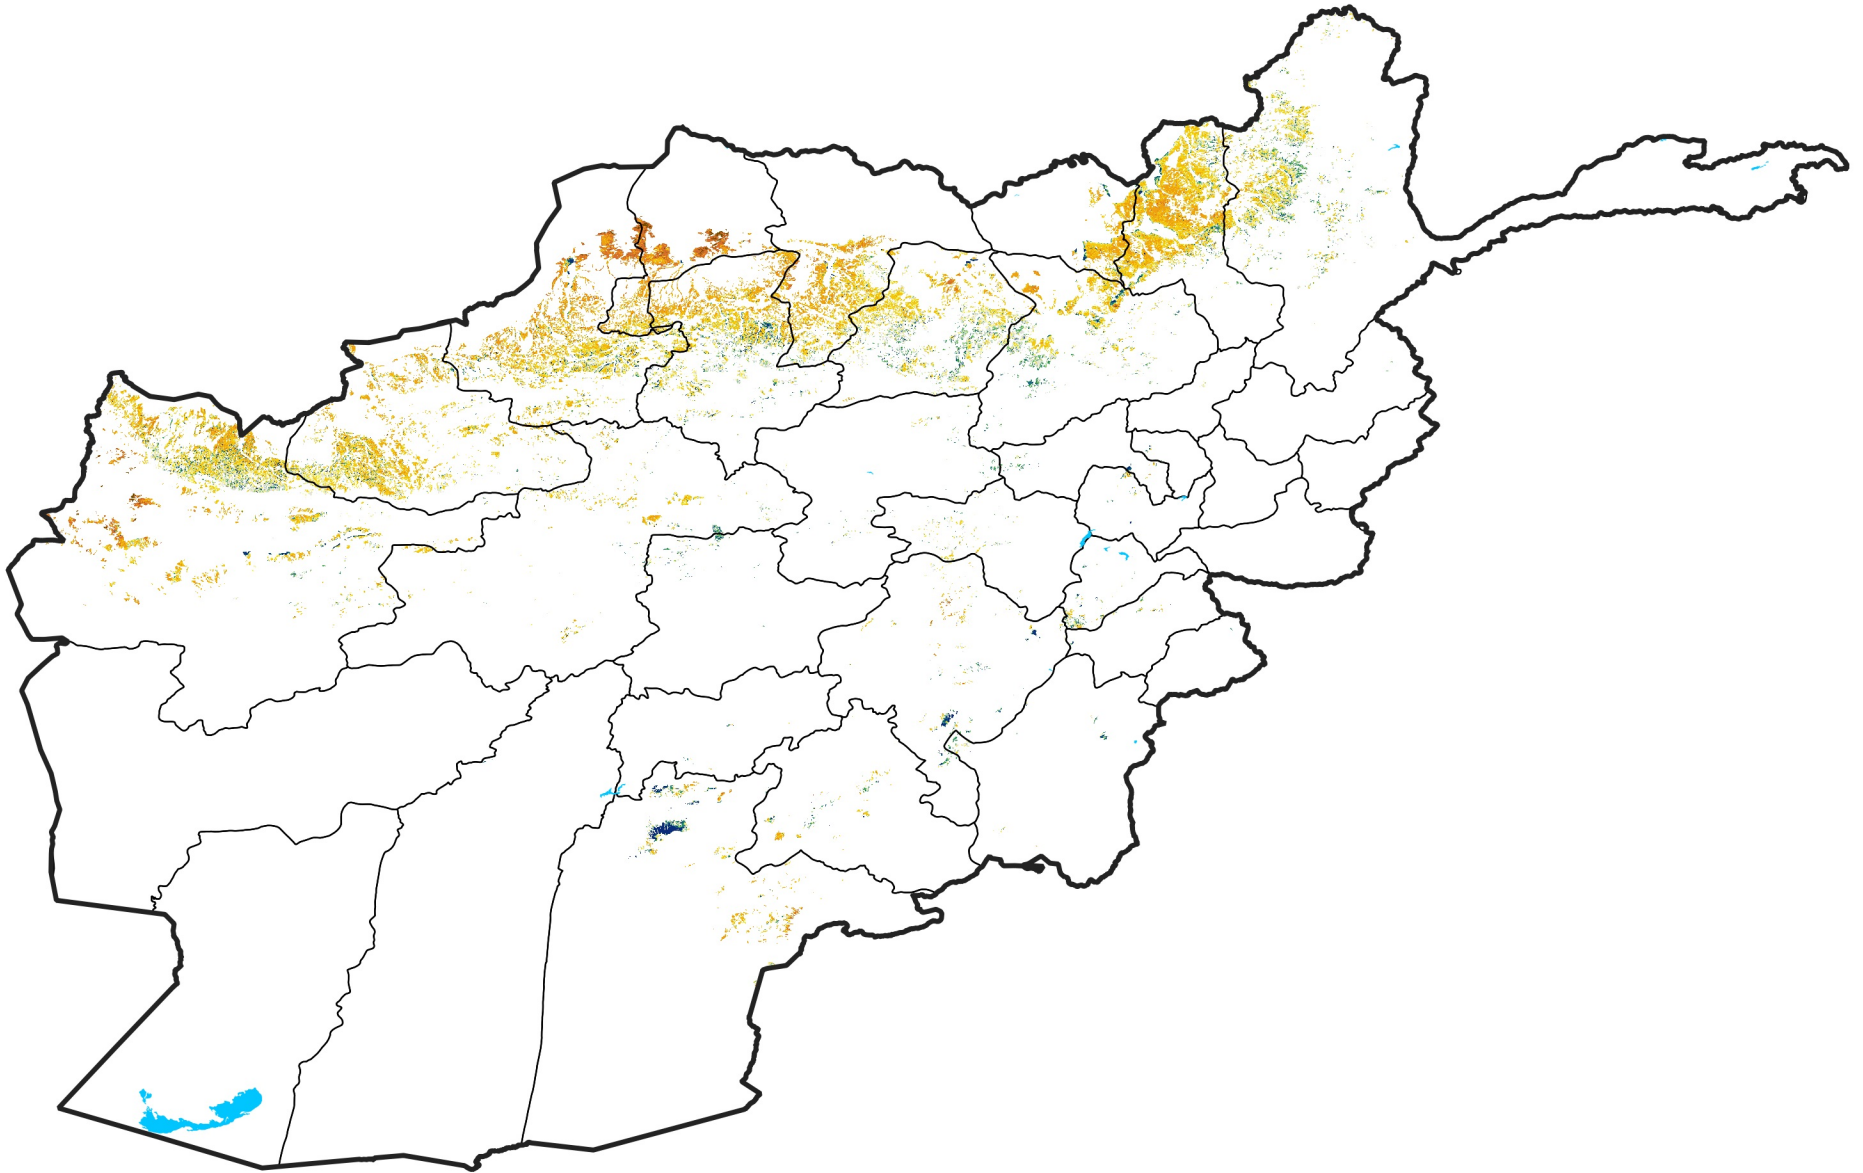

Afghanistan Rainfed Agricultural Areas

Percent of Mean NDVI

2024 / mean (2003 - 2022)

Period 28 / October 01 - 10, 2024

Percent of Normal