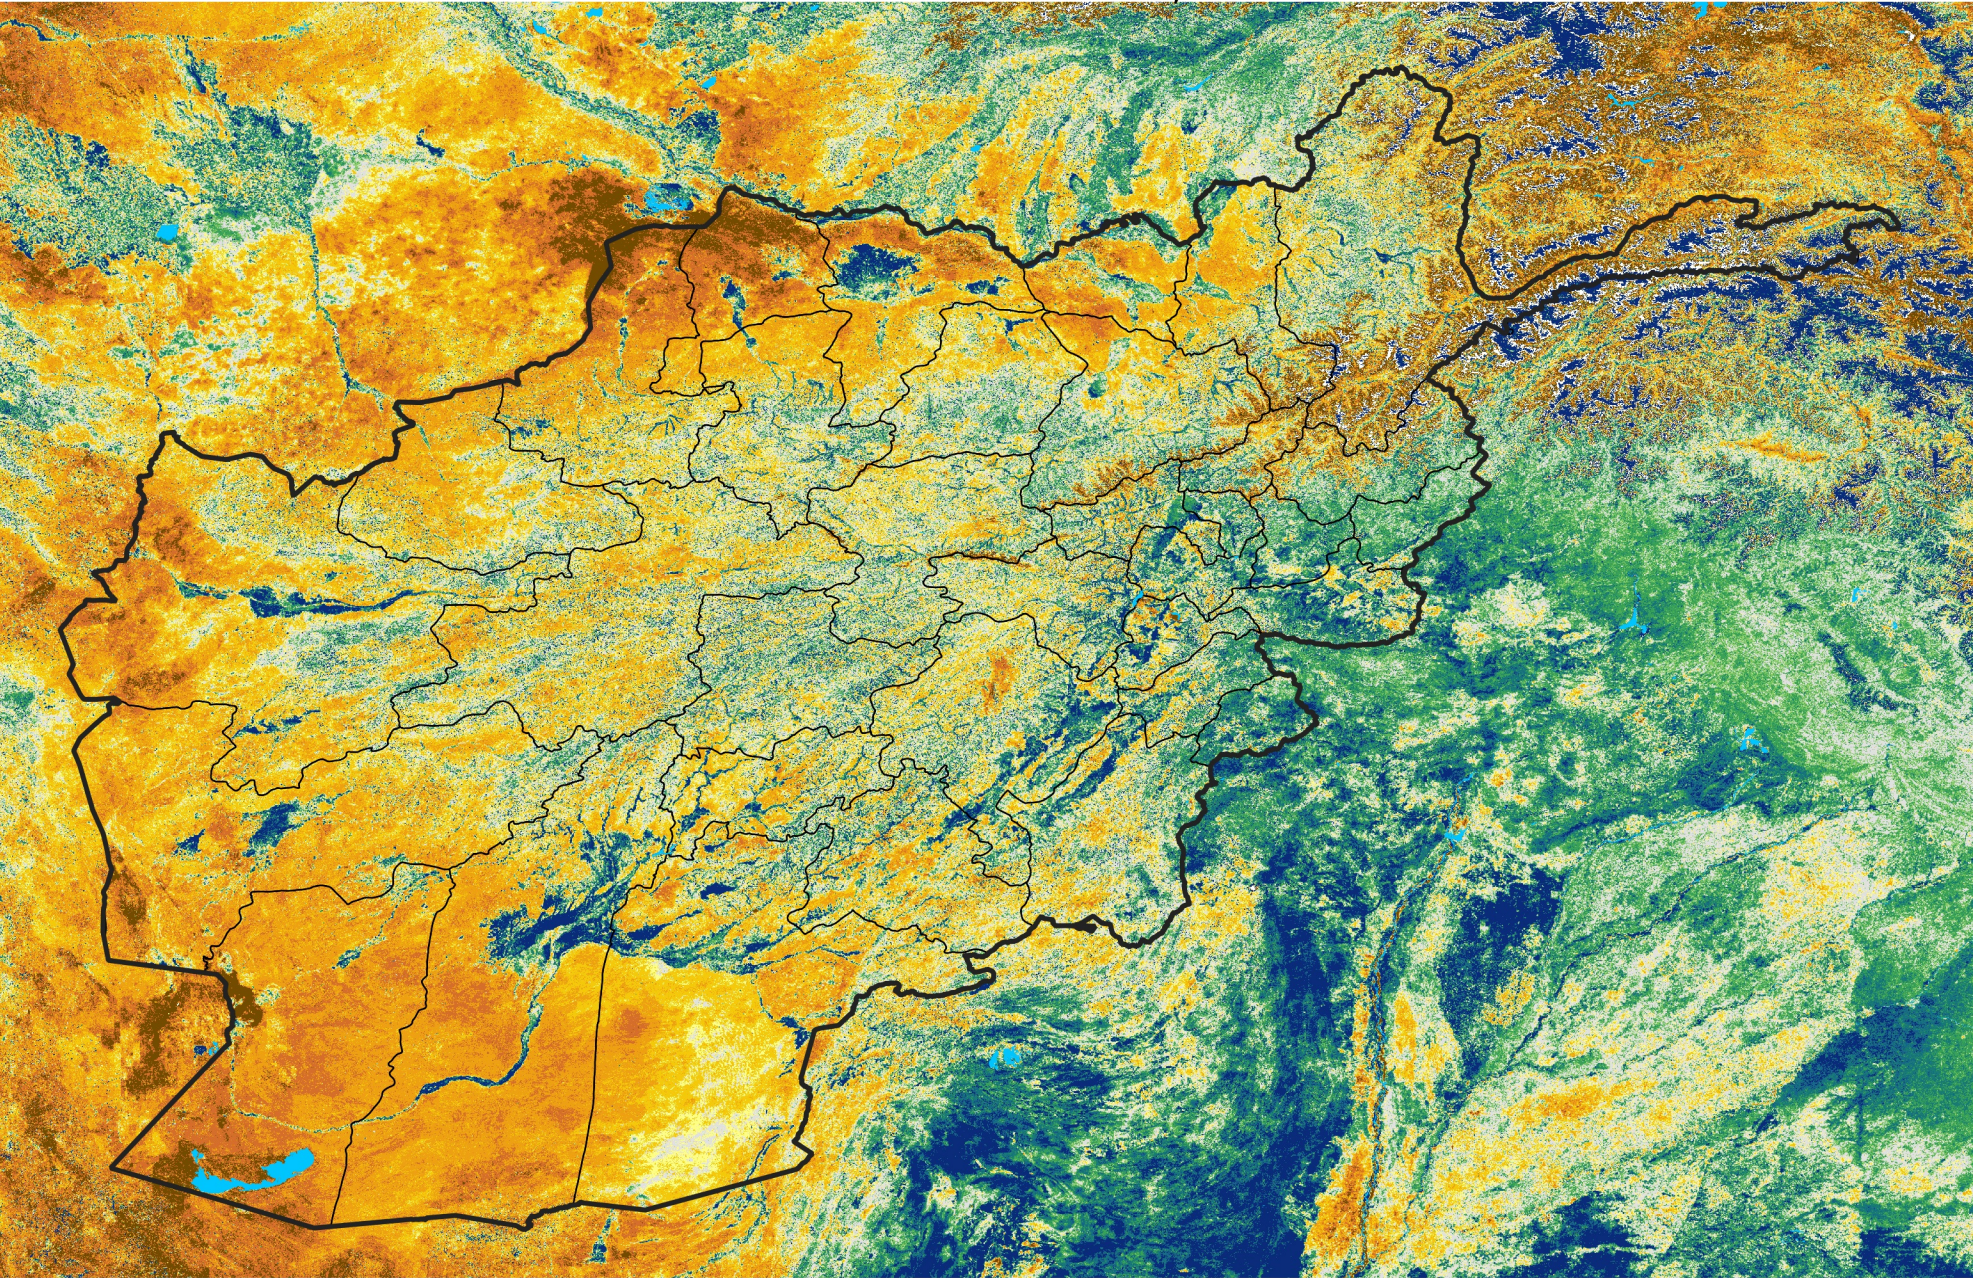

Afghanistan

Percent of Mean NDVI

2024 / mean (2003 - 2022)

Period 29 / October 11 - 20, 2024

Percent of Normal