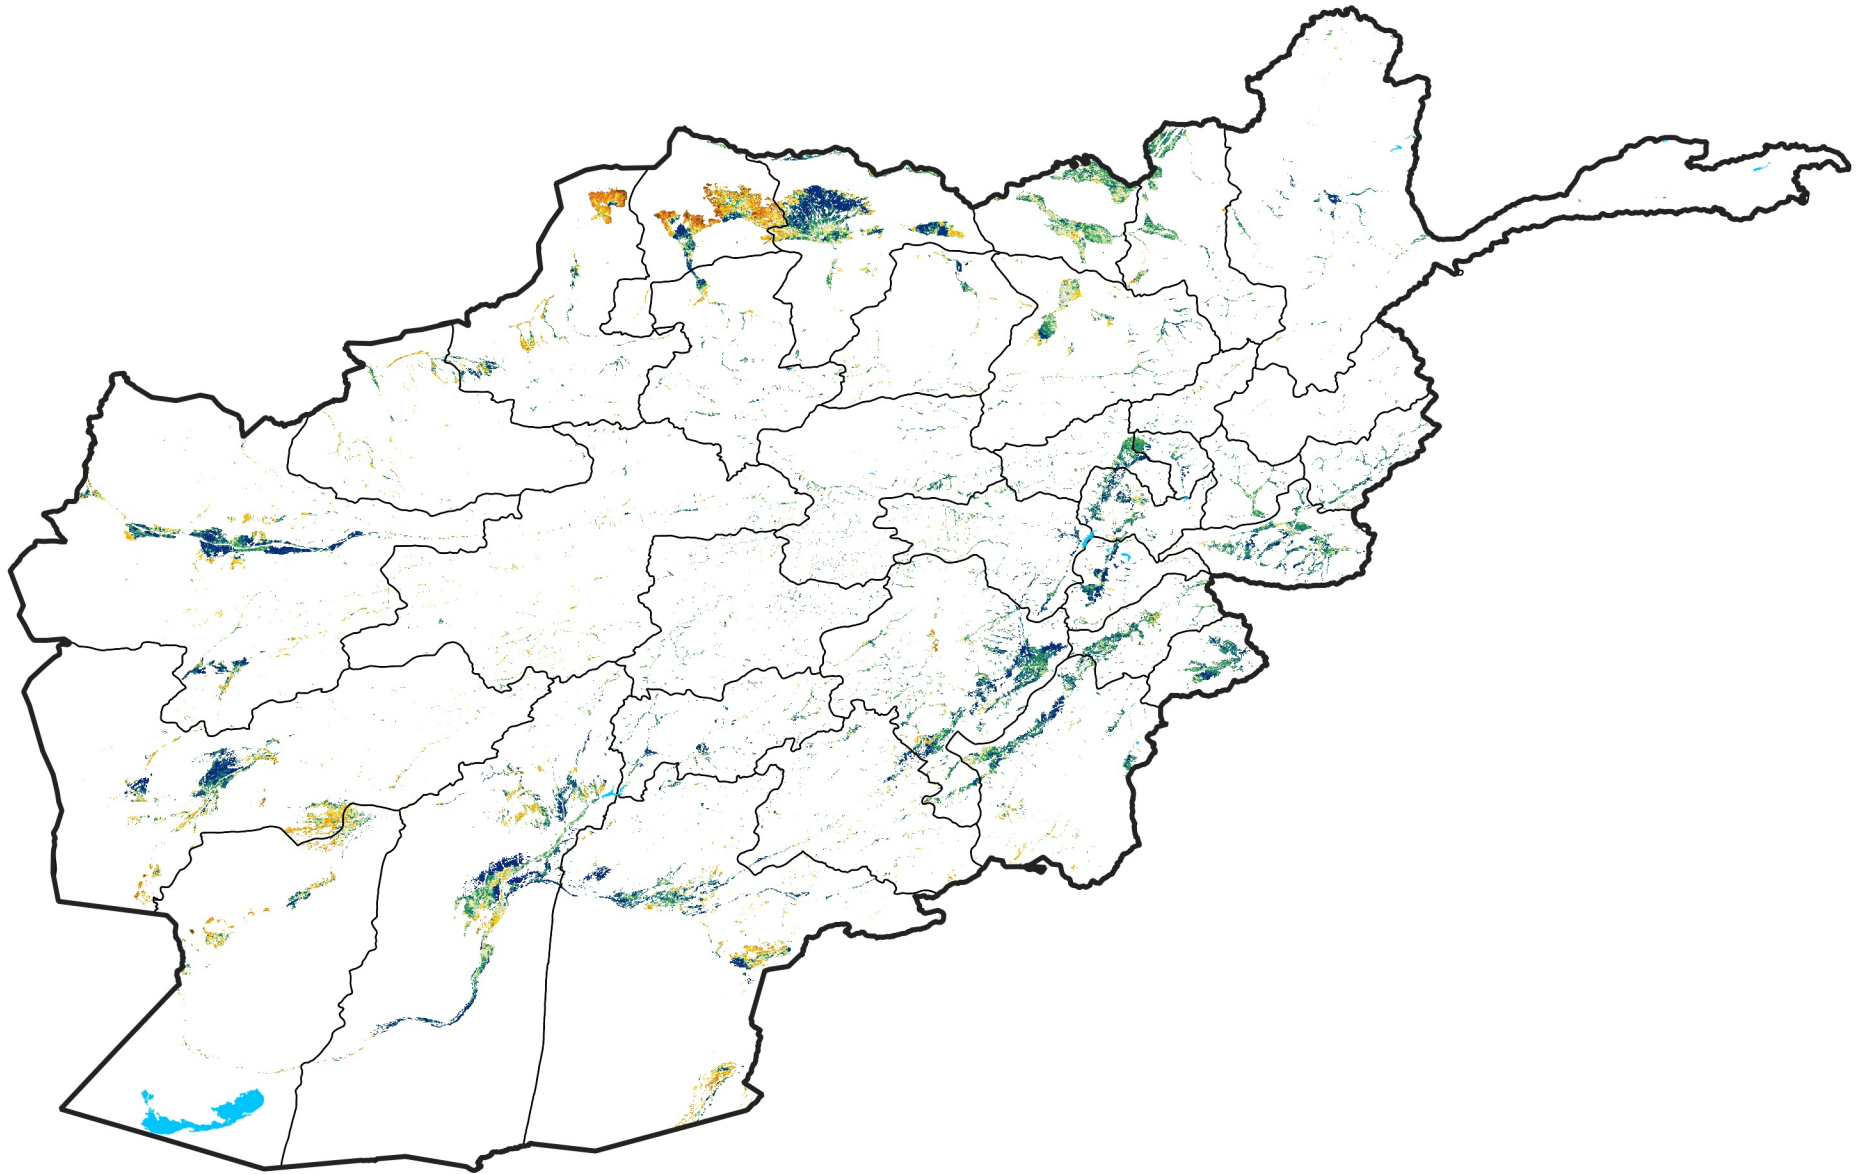

Afghanistan Irrigated Agricultural Areas

Percent of Mean NDVI

2024 / mean (2003 - 2022)

Period 29 / October 11 - 20, 2024

Percent of Normal