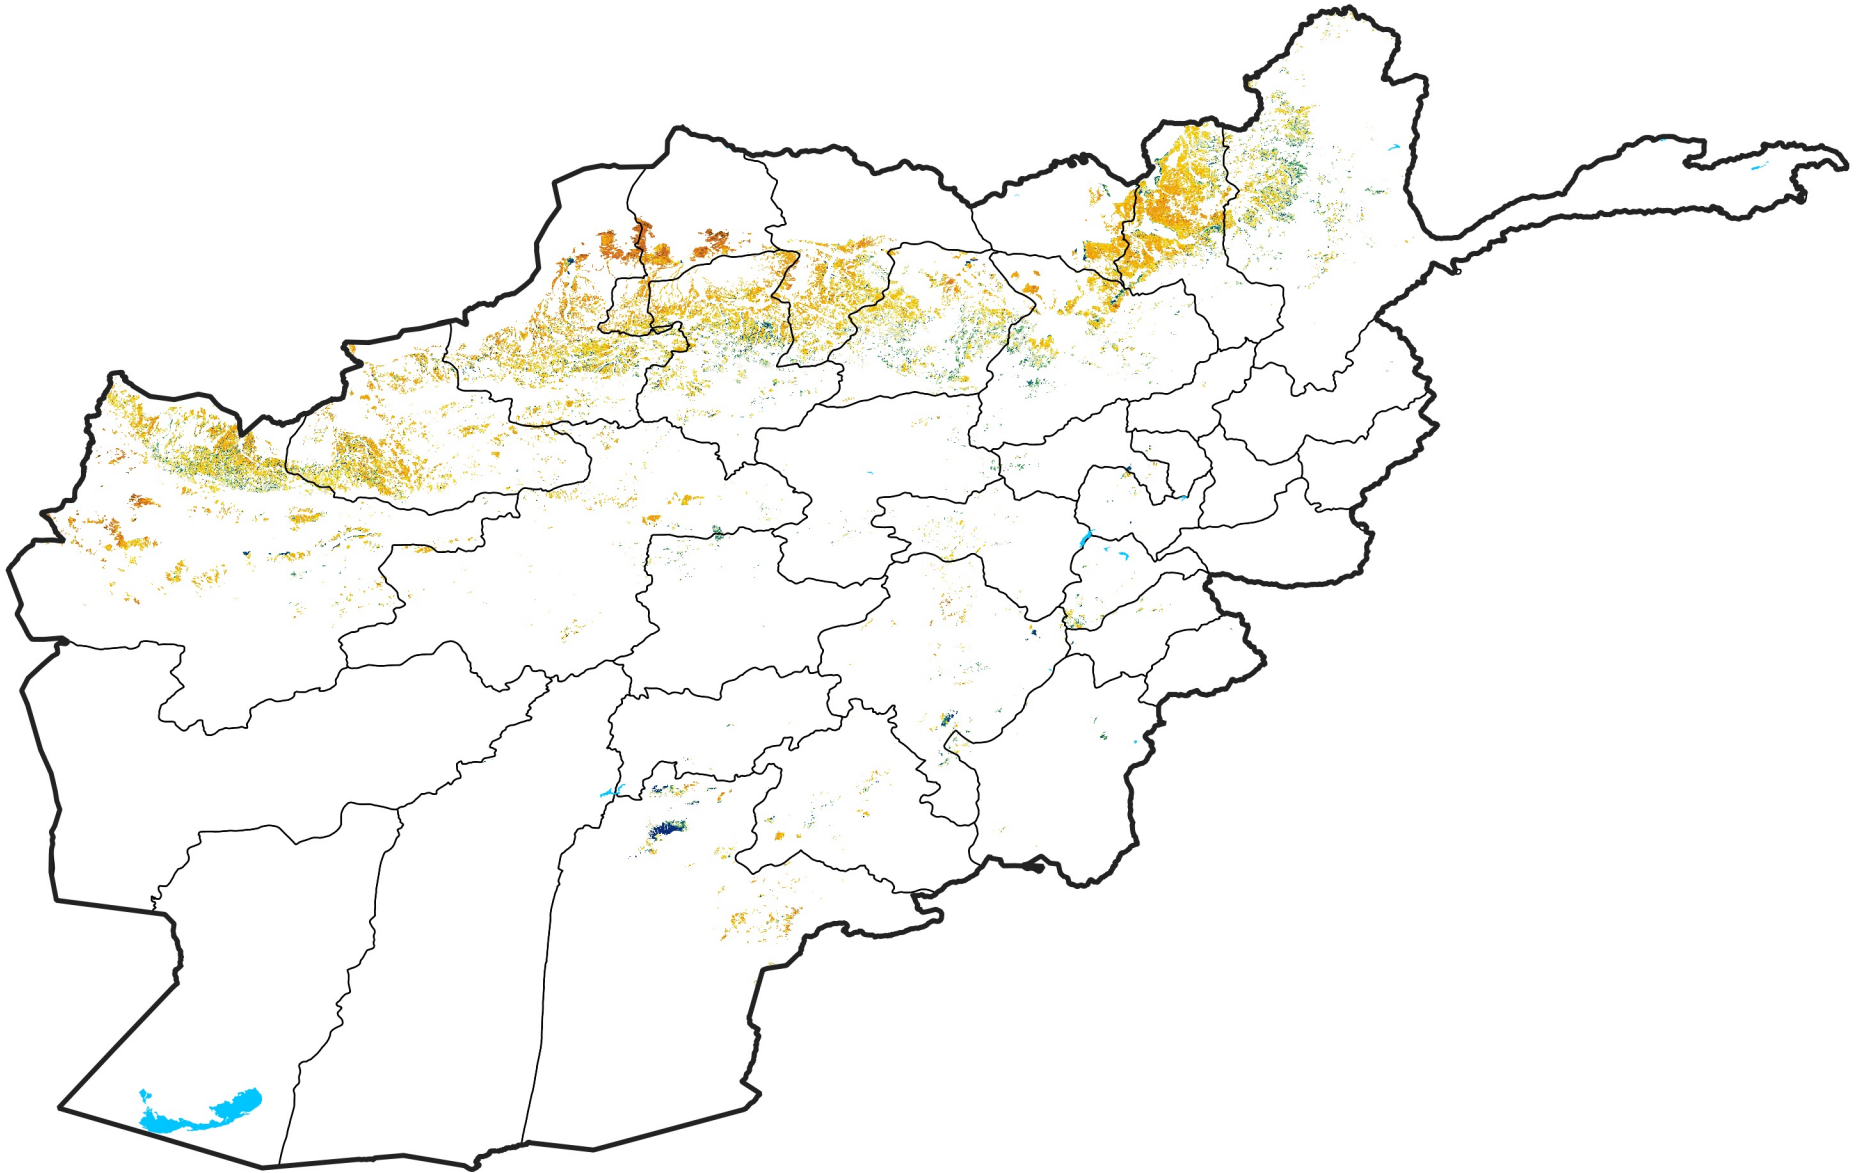

Afghanistan Rainfed Agricultural Areas

Percent of Mean NDVI

2024 / mean (2003 - 2022)

Period 29 / October 11 - 20, 2024

Percent of Normal