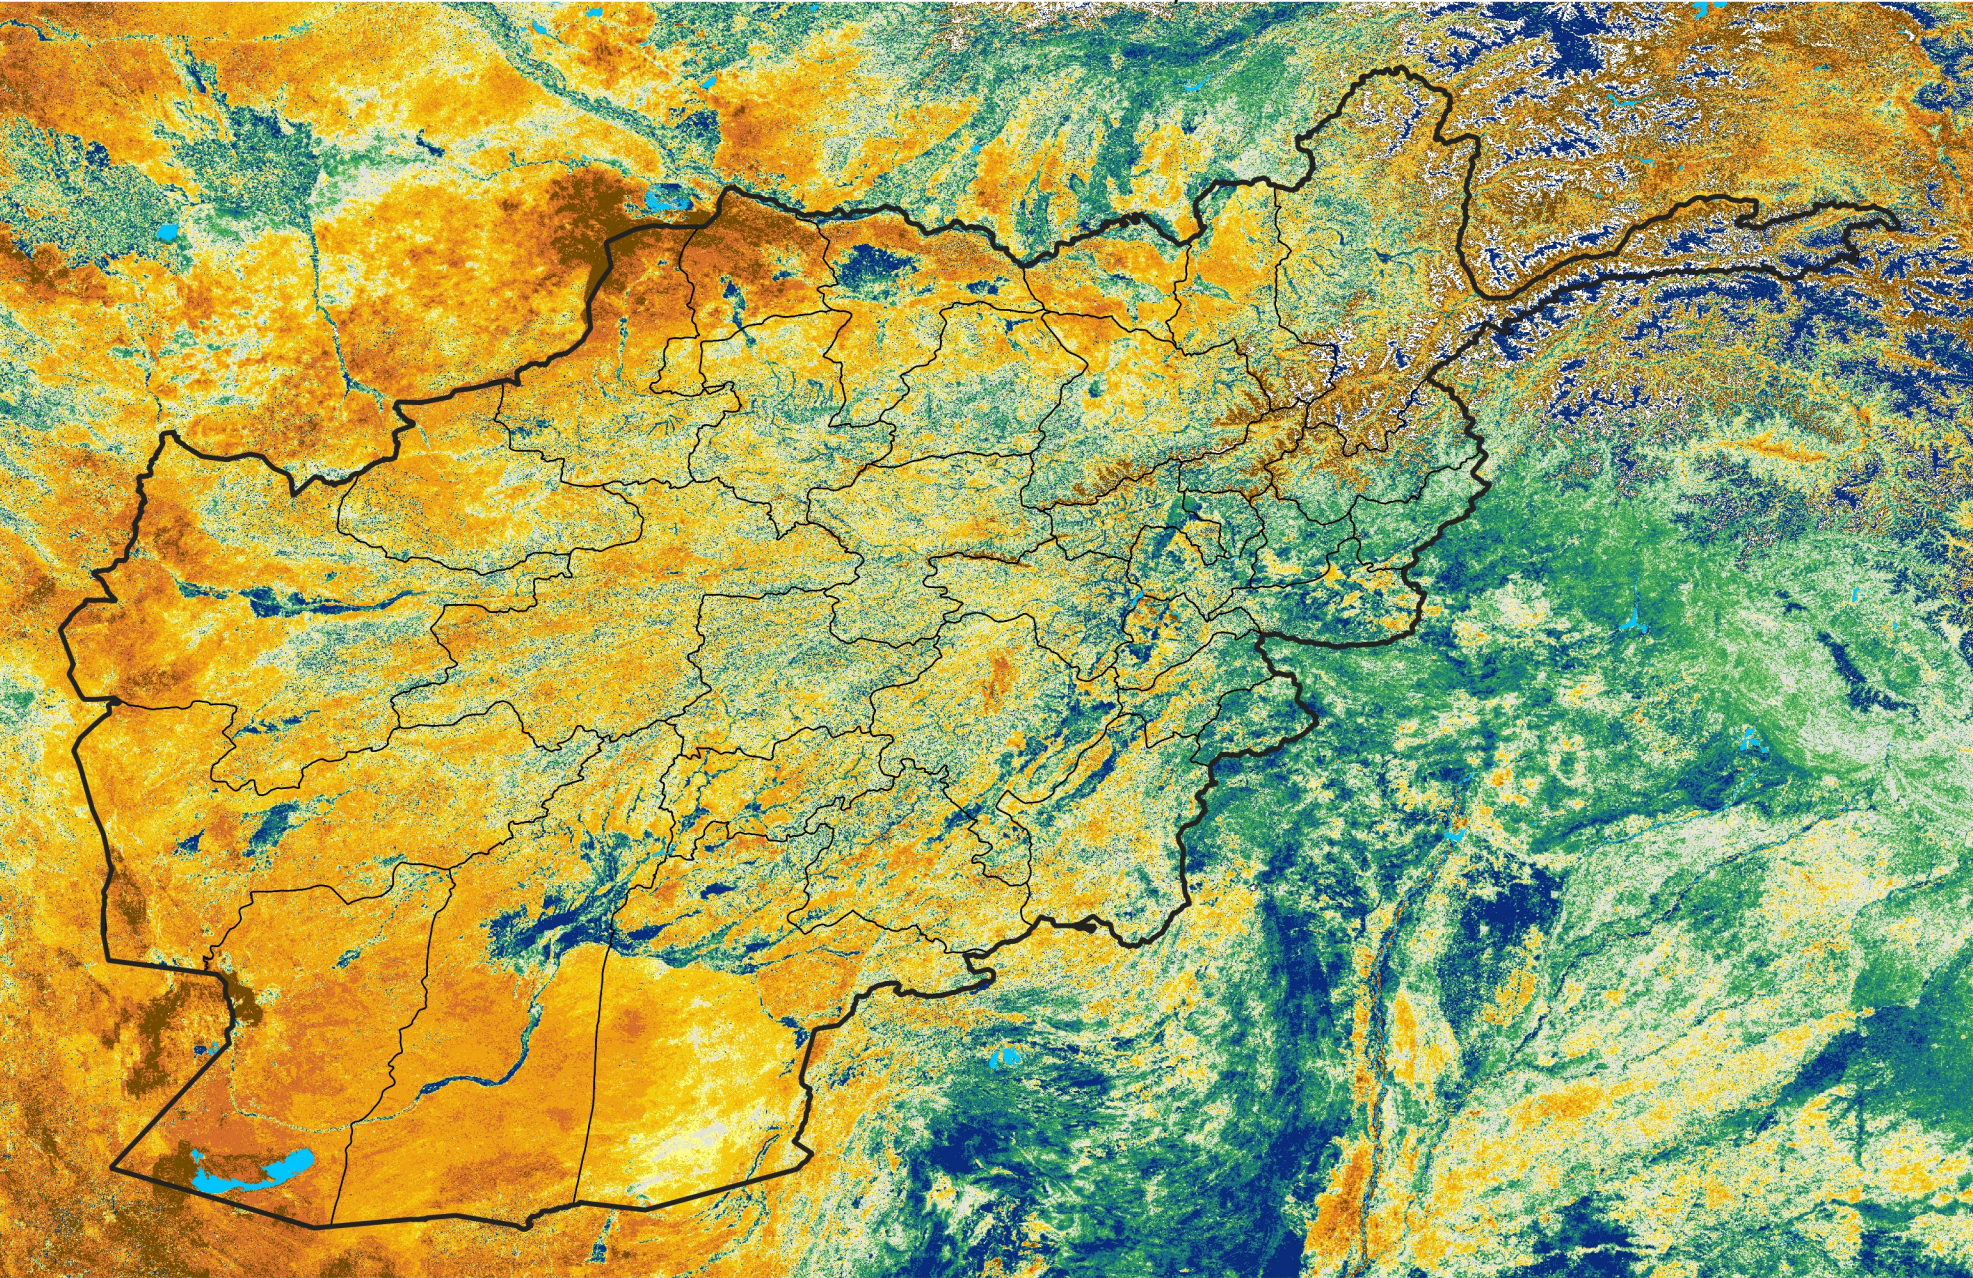

Afghanistan

Percent of Mean NDVI

2024 / mean (2003 - 2022)

Period 30 / October 21 - 31, 2024

Percent of Normal