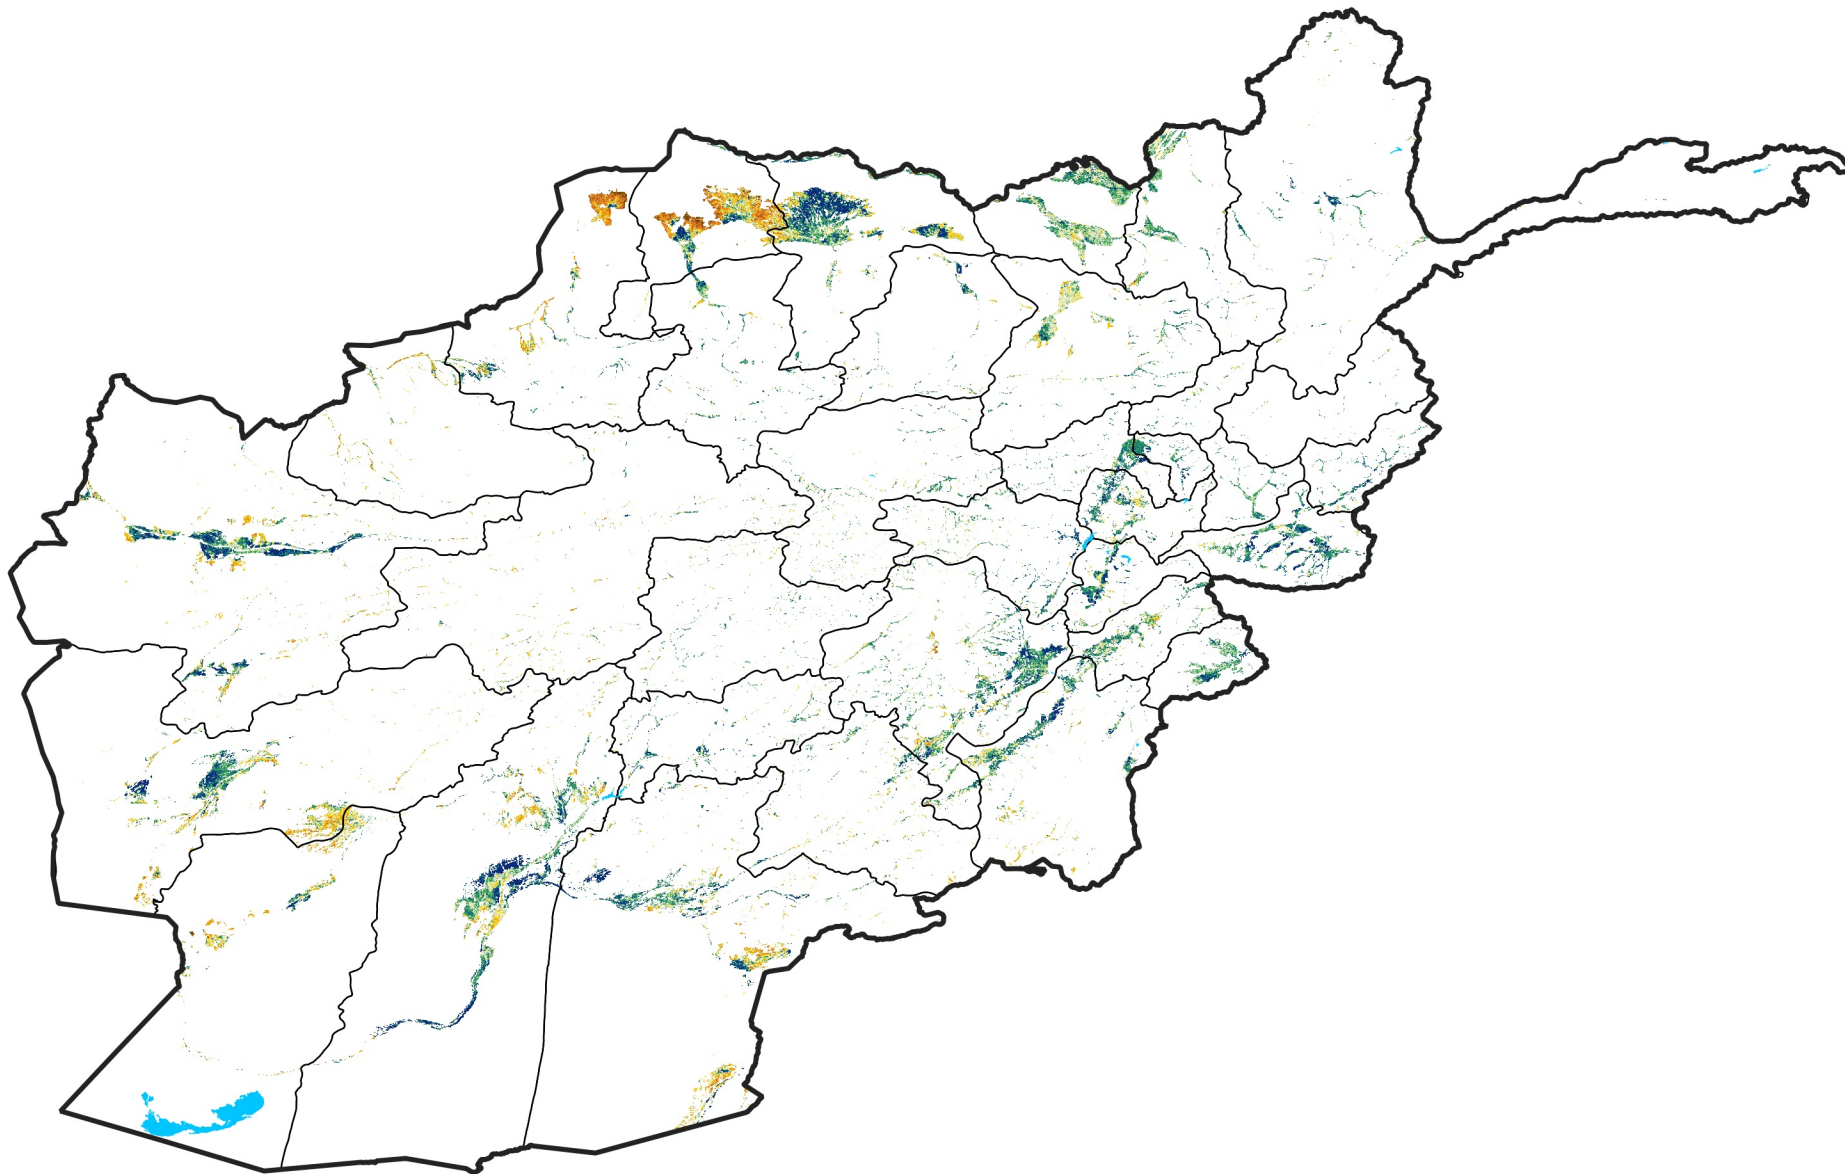

Afghanistan Irrigated Agricultural Areas

Percent of Mean NDVI

2024 / mean (2003 - 2022)

Period 31 / November 01 - 10, 2024

Percent of Normal