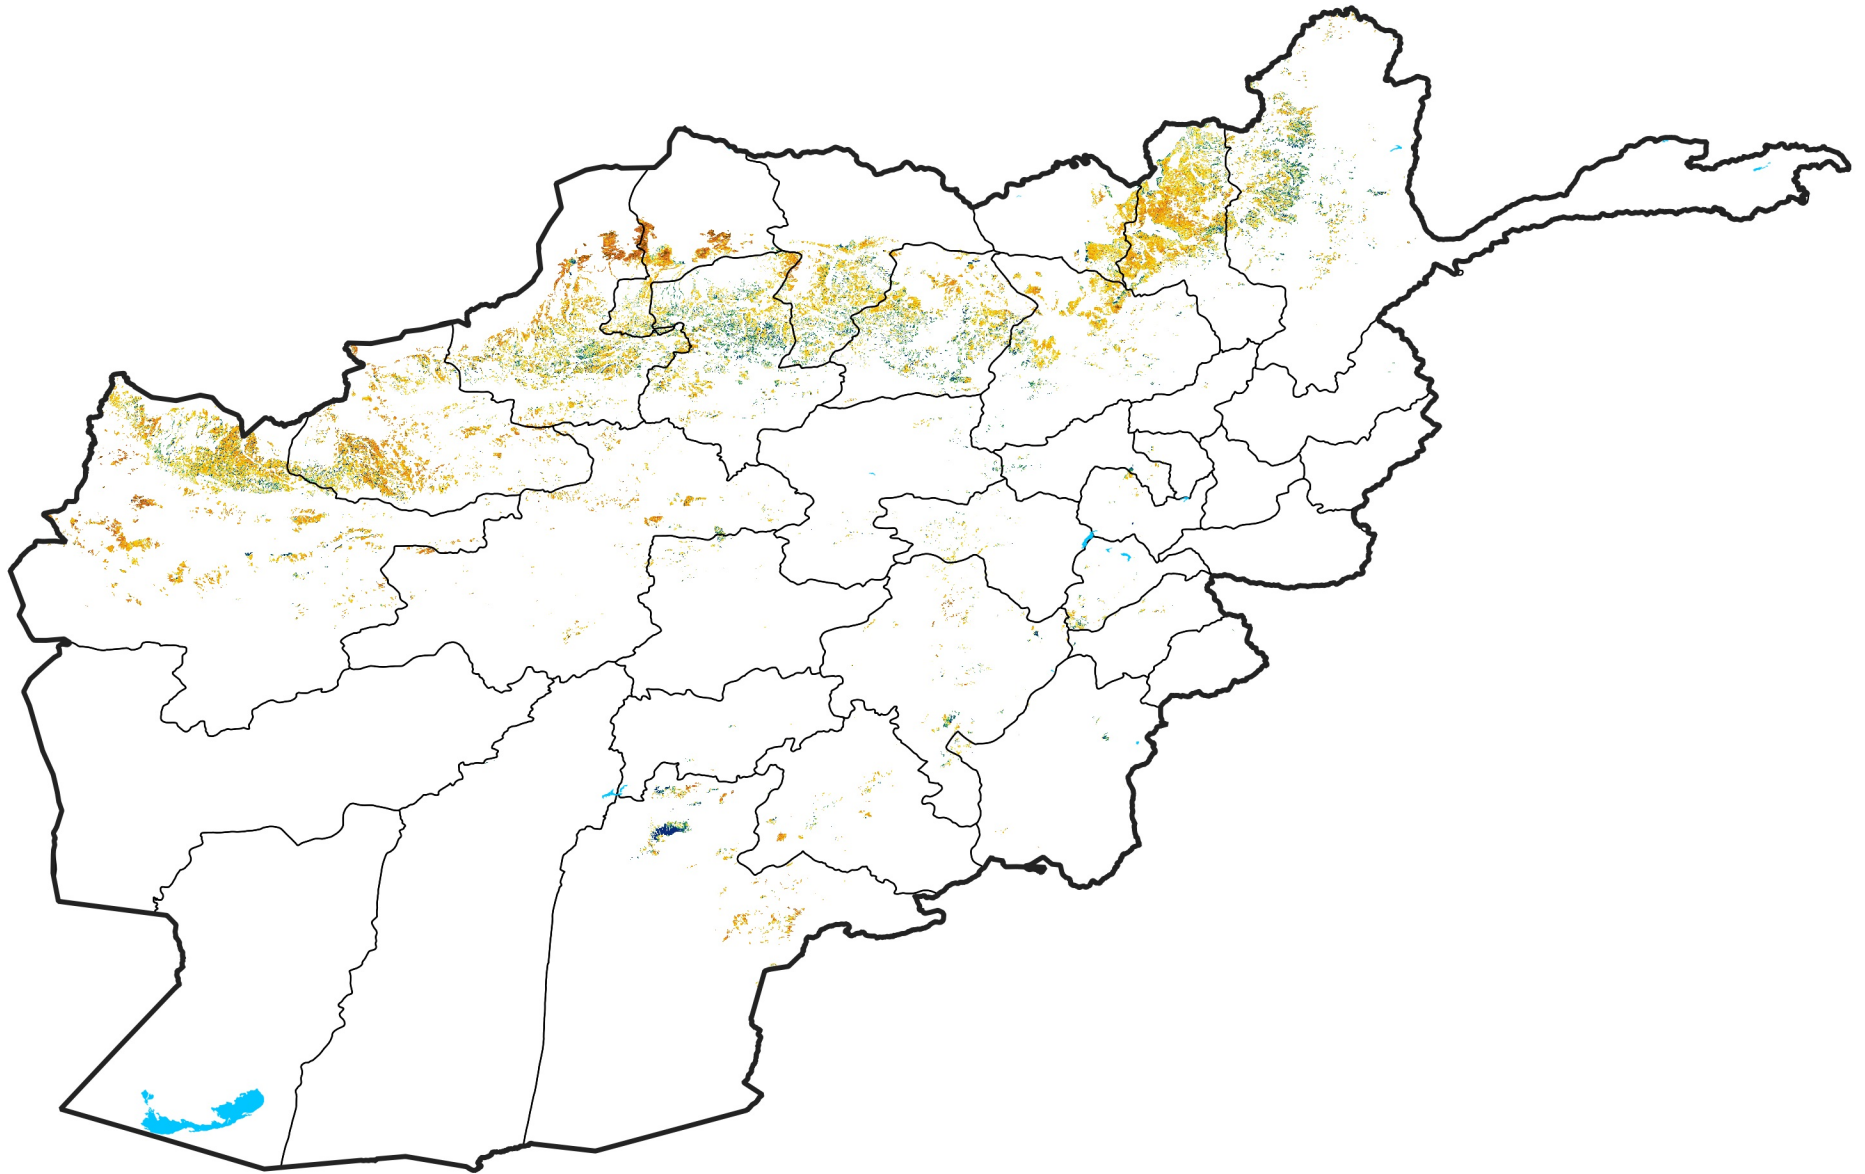

Afghanistan Rainfed Agricultural Areas

Percent of Mean NDVI

2024 / mean (2003 - 2022)

Period 31 / November 01 - 10, 2024

Percent of Normal