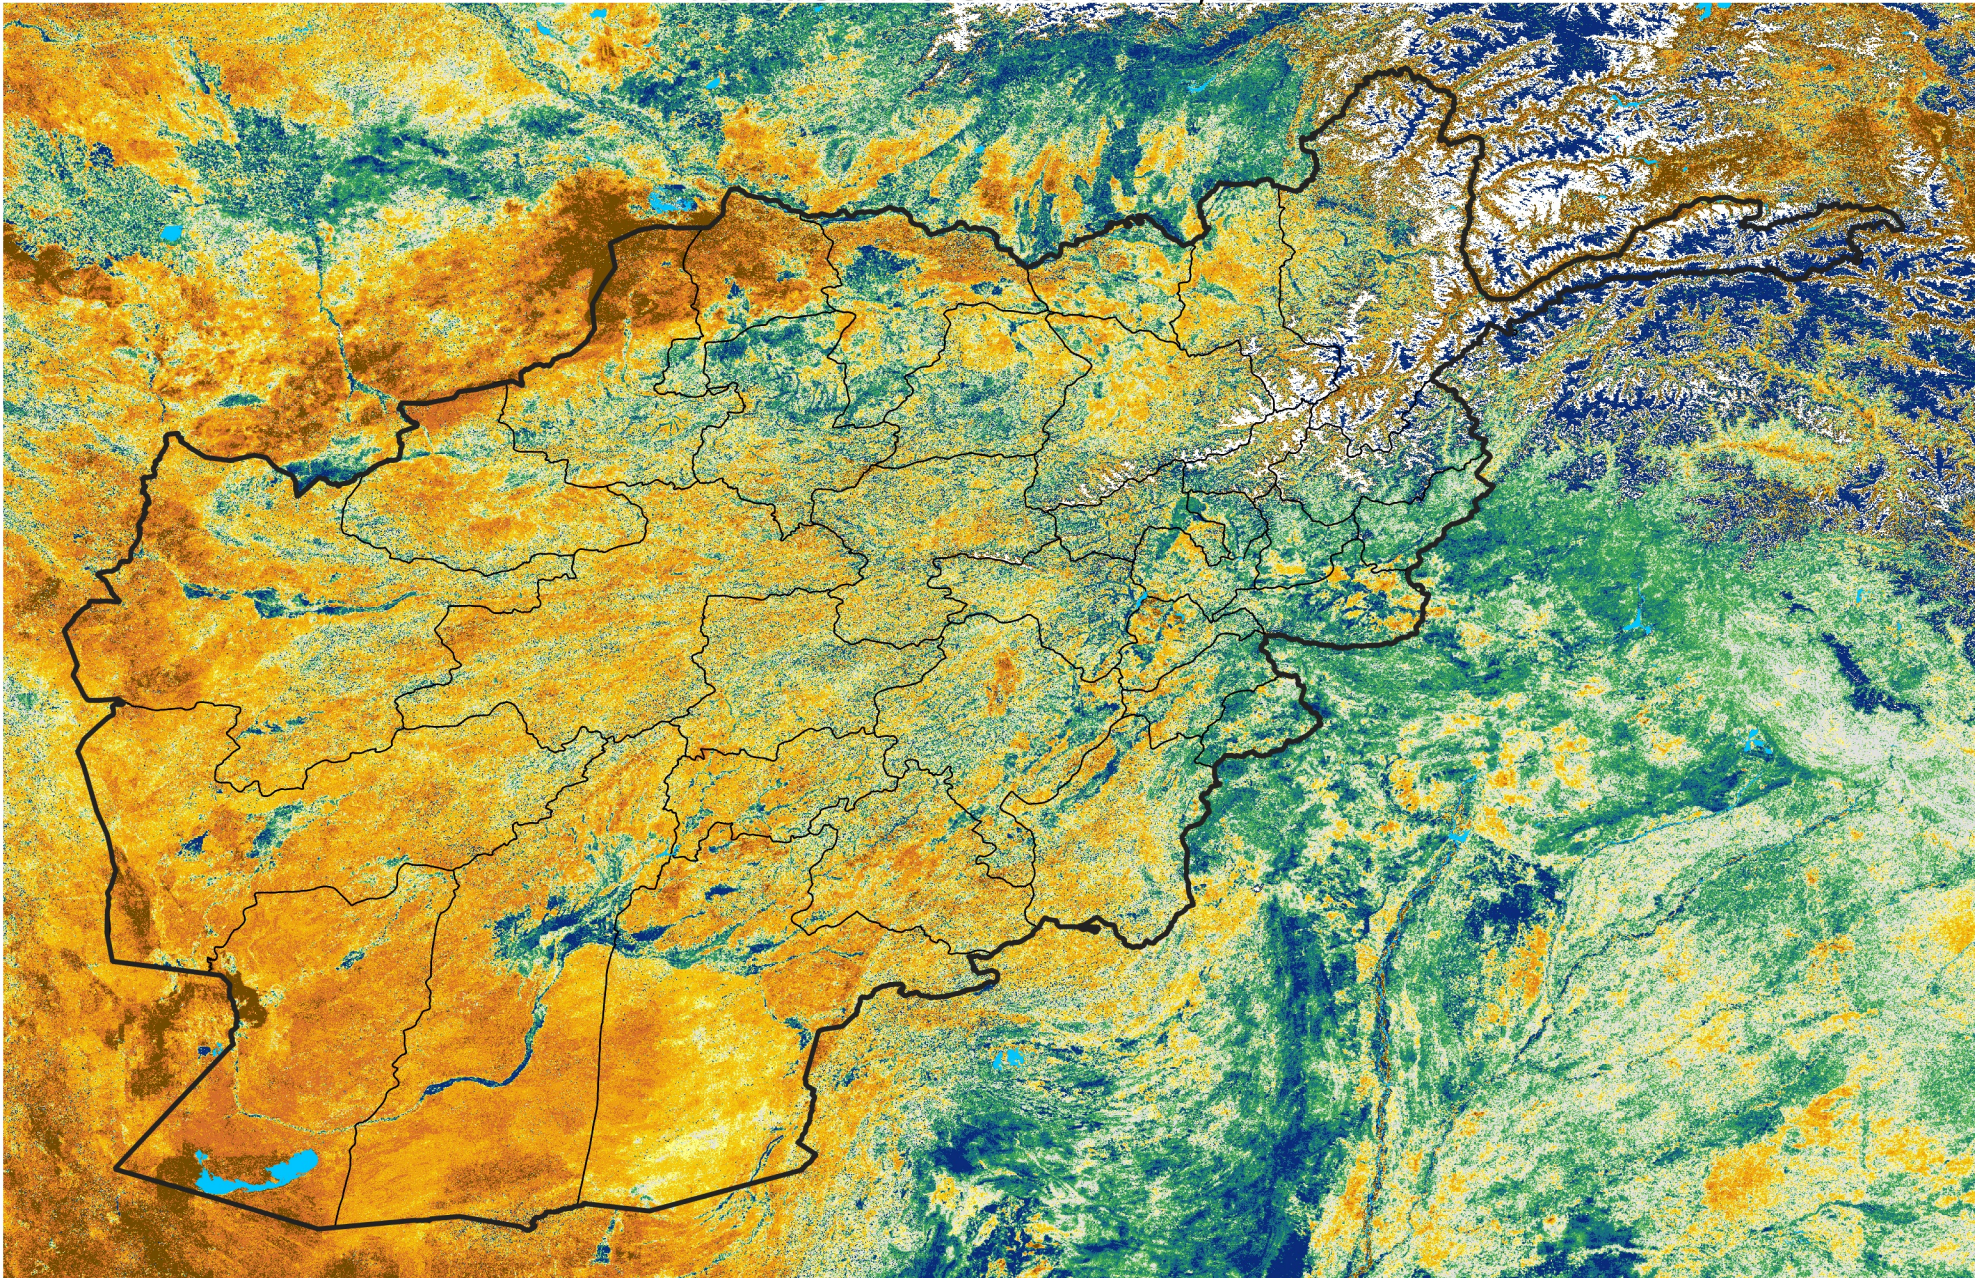

Afghanistan

Percent of Mean NDVI

2024 / mean (2003 - 2022)

Period 32 / November 11 - 20, 2024

Percent of Normal