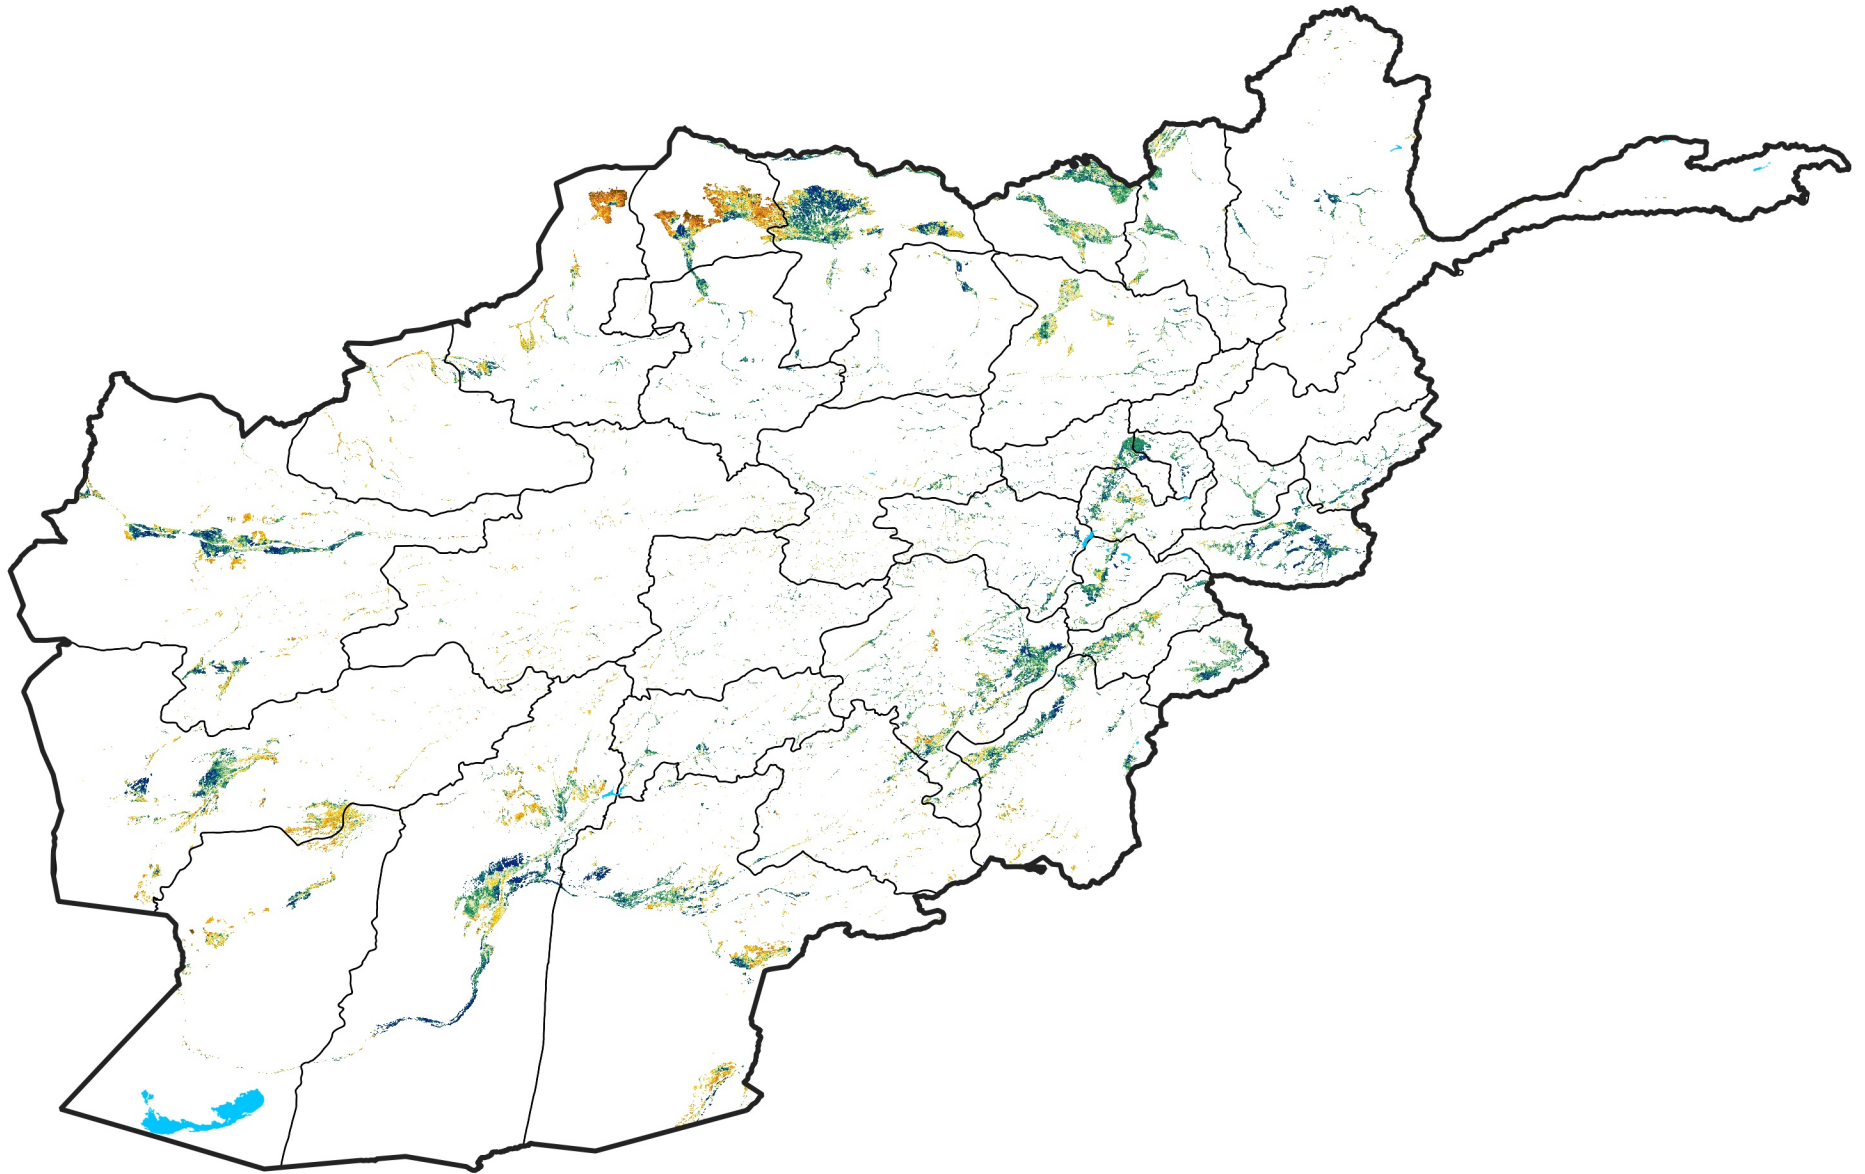

Afghanistan Irrigated Agricultural Areas

Percent of Mean NDVI

2024 / mean (2003 - 2022)

Period 32 / November 11 - 20, 2024

Percent of Normal