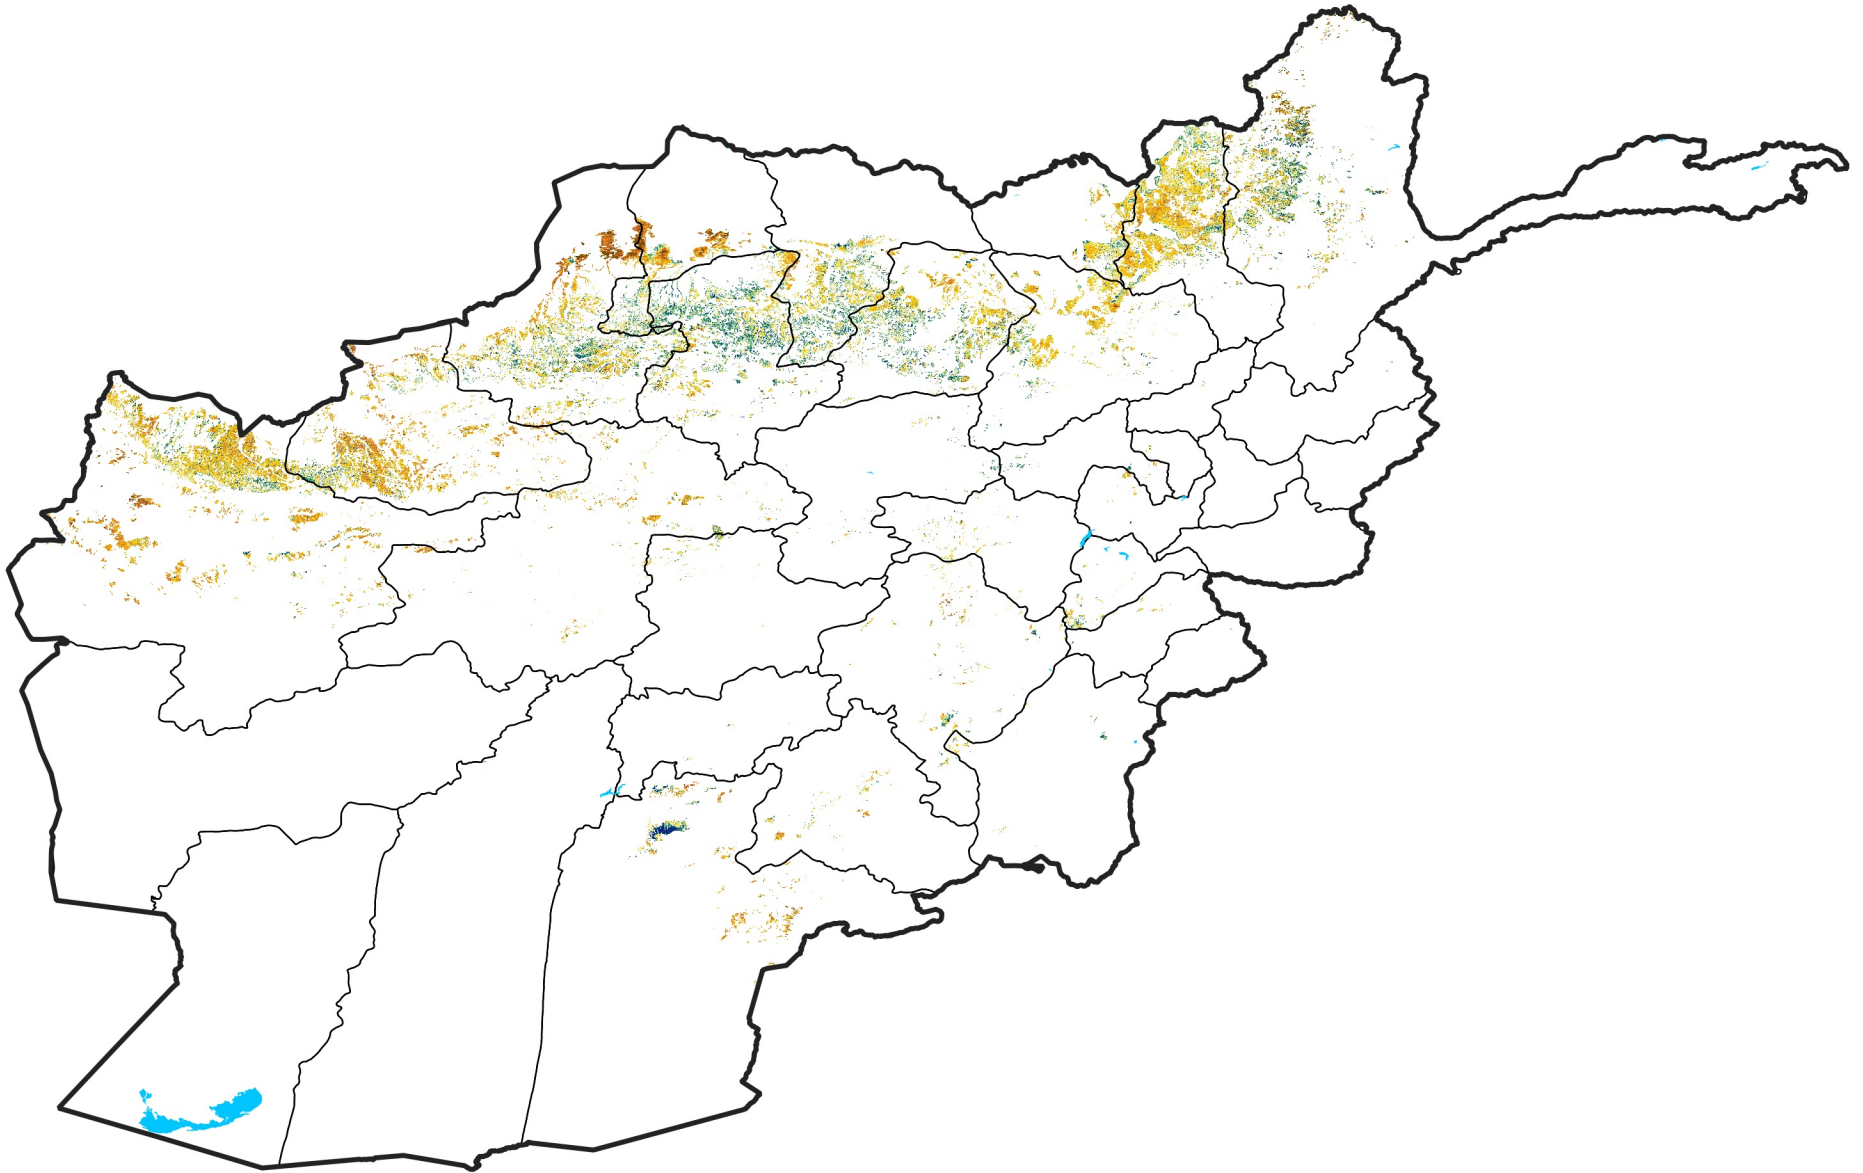

Afghanistan Rainfed Agricultural Areas

Percent of Mean NDVI

2024 / mean (2003 - 2022)

Period 32 / November 11 - 20, 2024

Percent of Normal