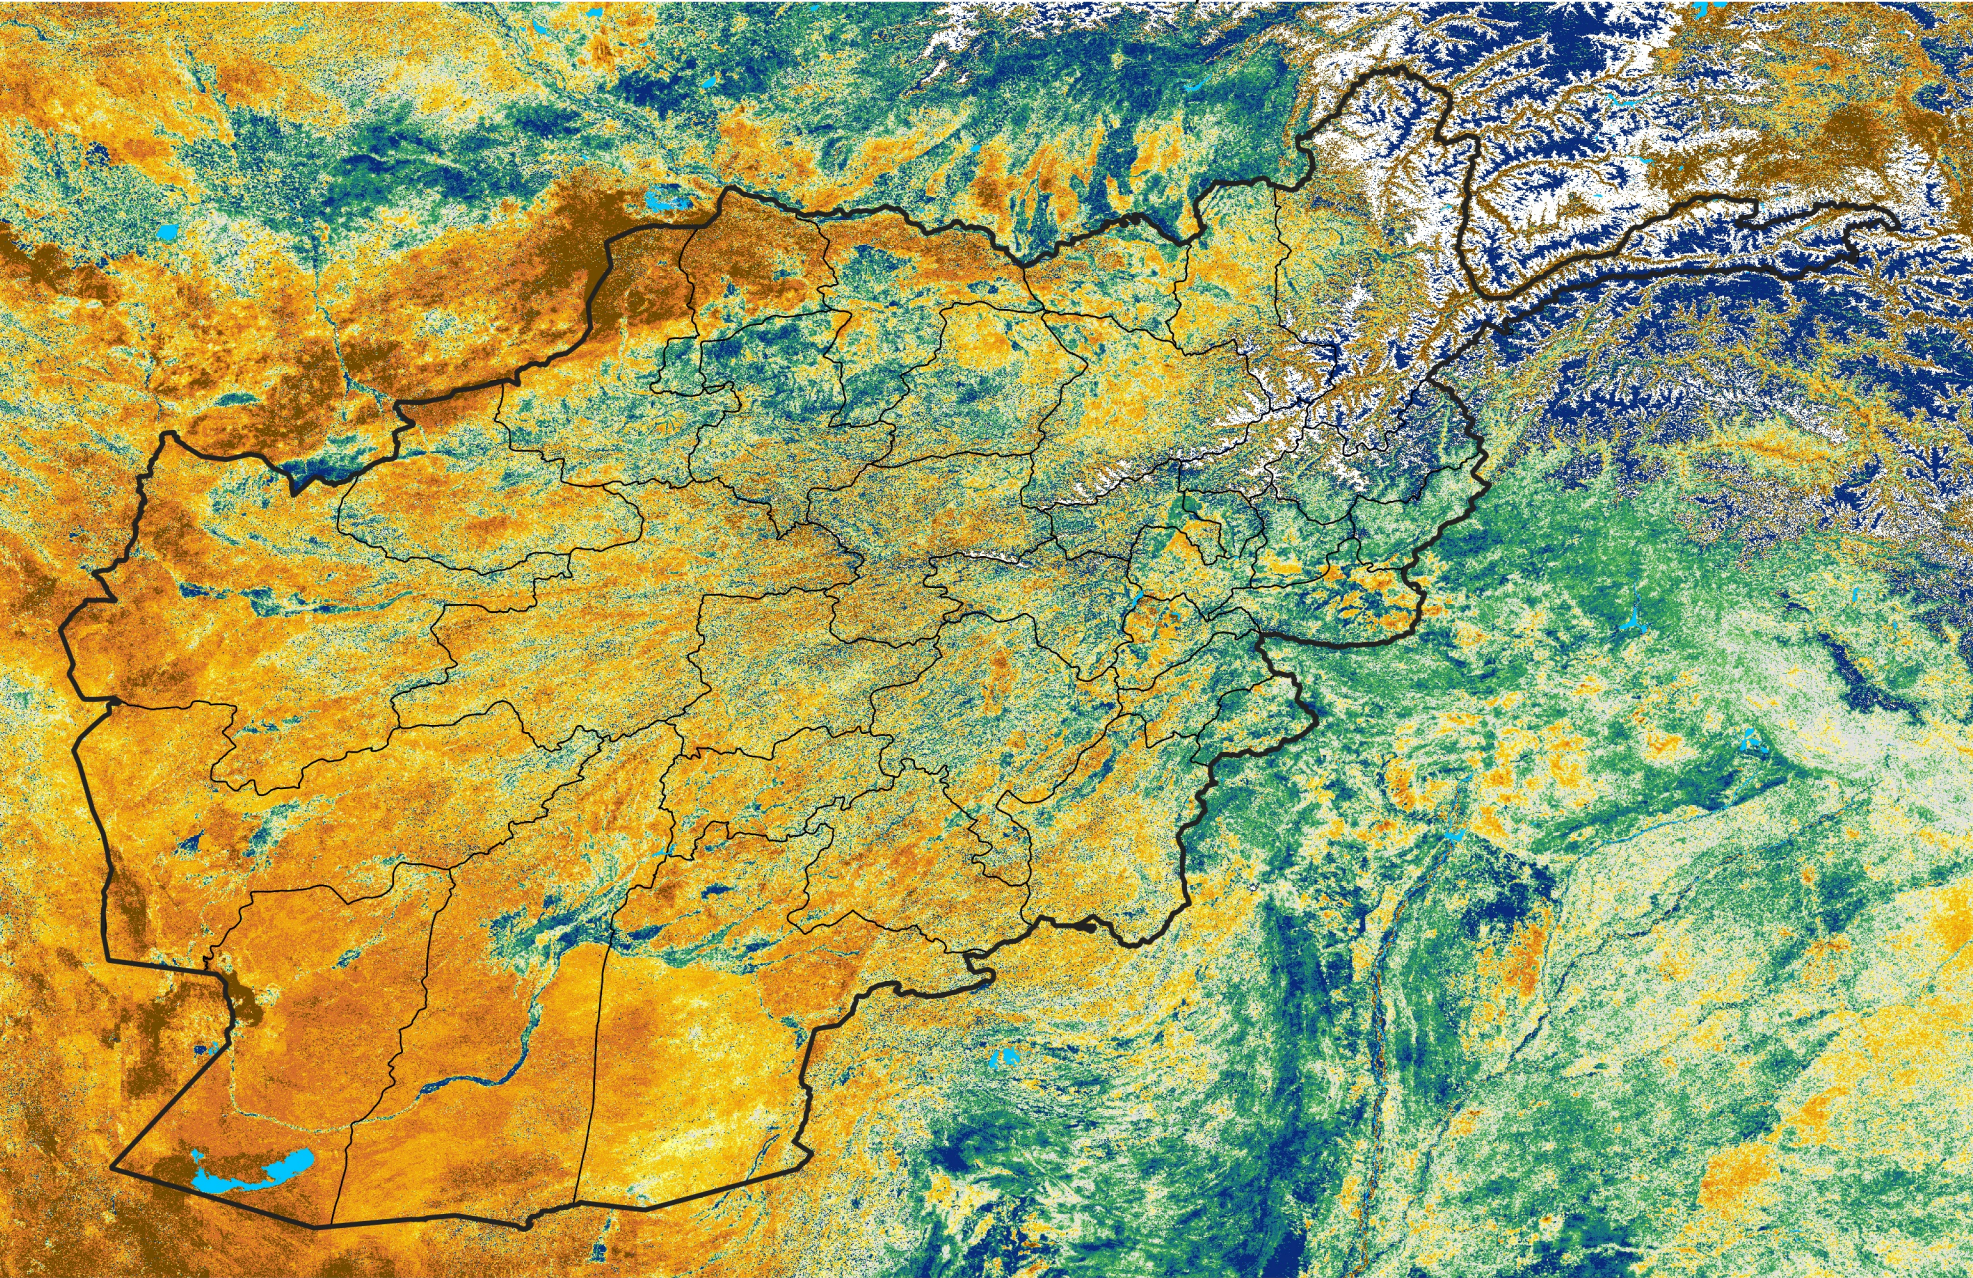

Afghanistan

Percent of Mean NDVI

2024 / mean (2003 - 2022)

Period 33 / November 21 - 30, 2024

Percent of Normal