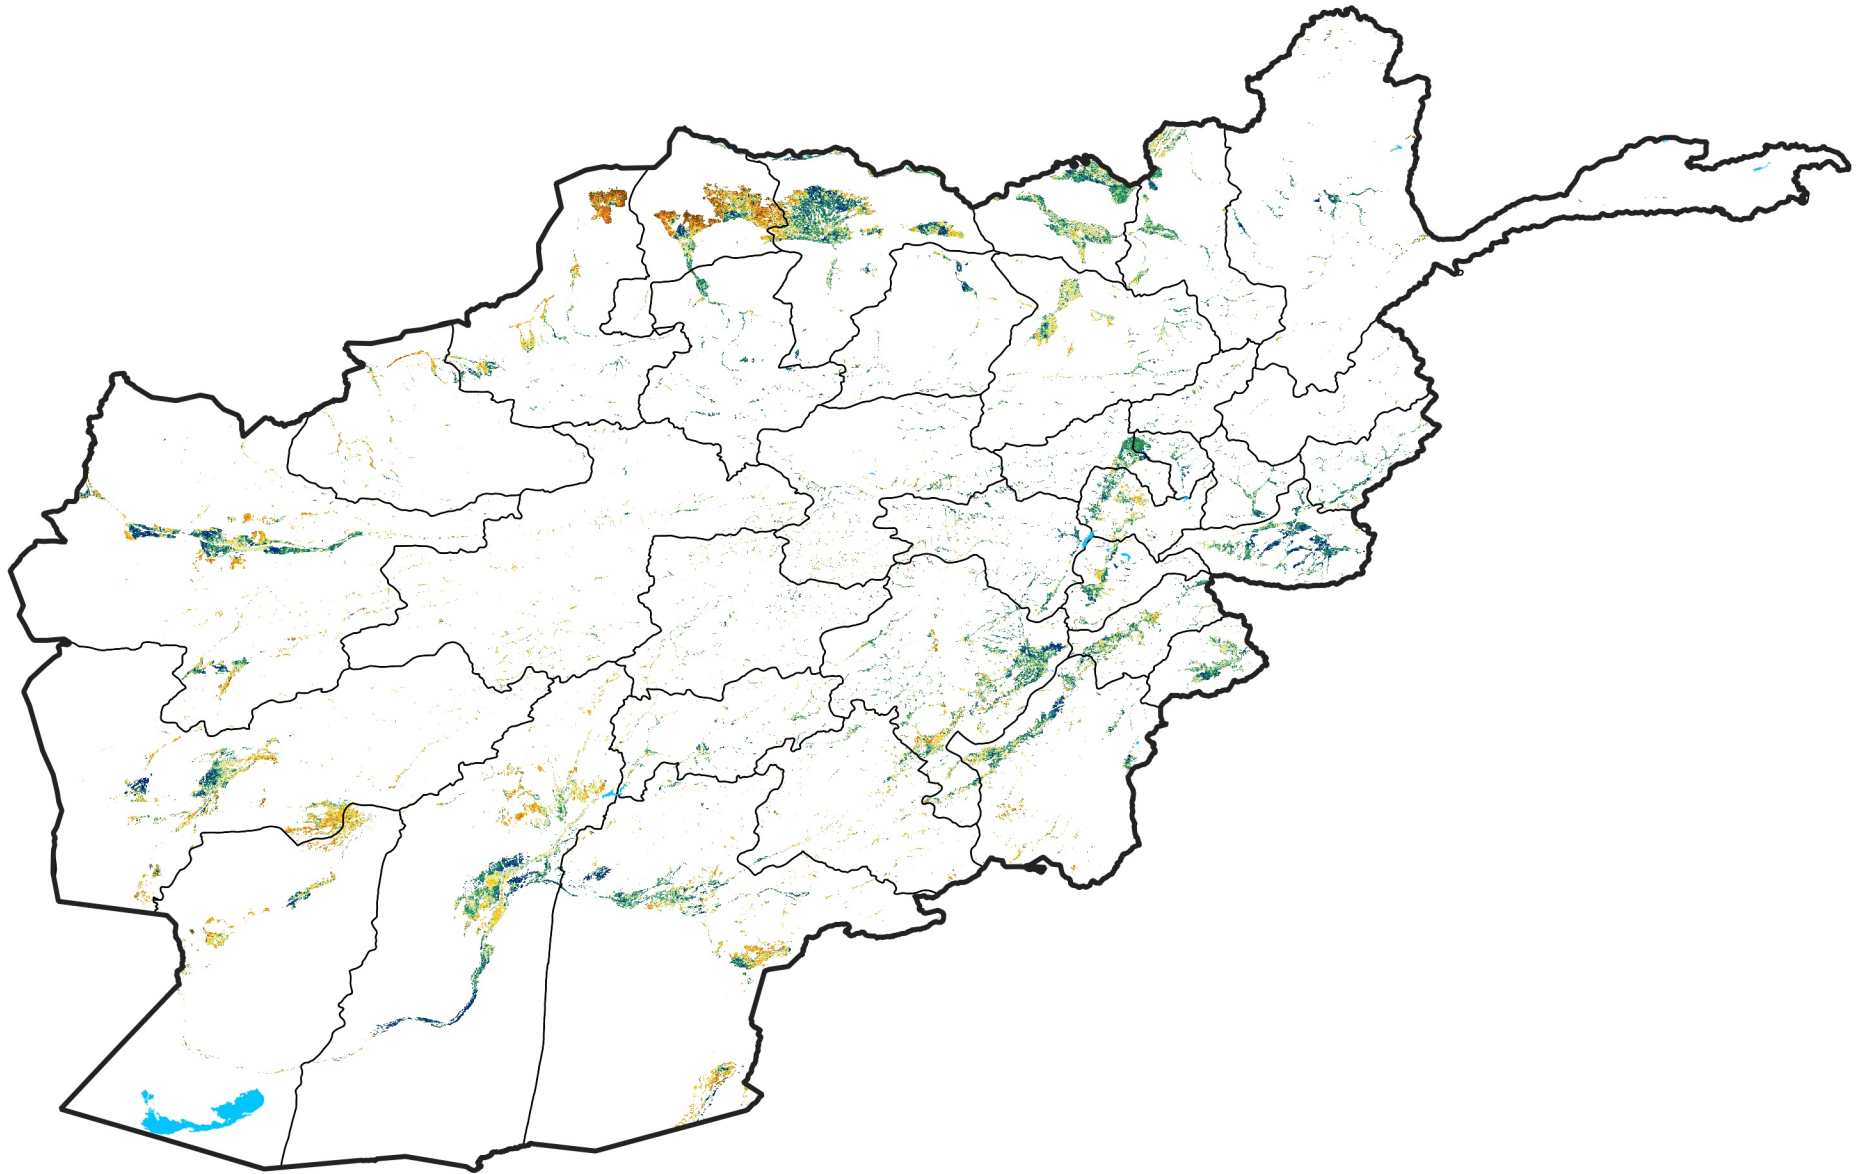

Afghanistan Irrigated Agricultural Areas

Percent of Mean NDVI

2024 / mean (2003 - 2022)

Period 33 / November 21 - 30, 2024

Percent of Normal