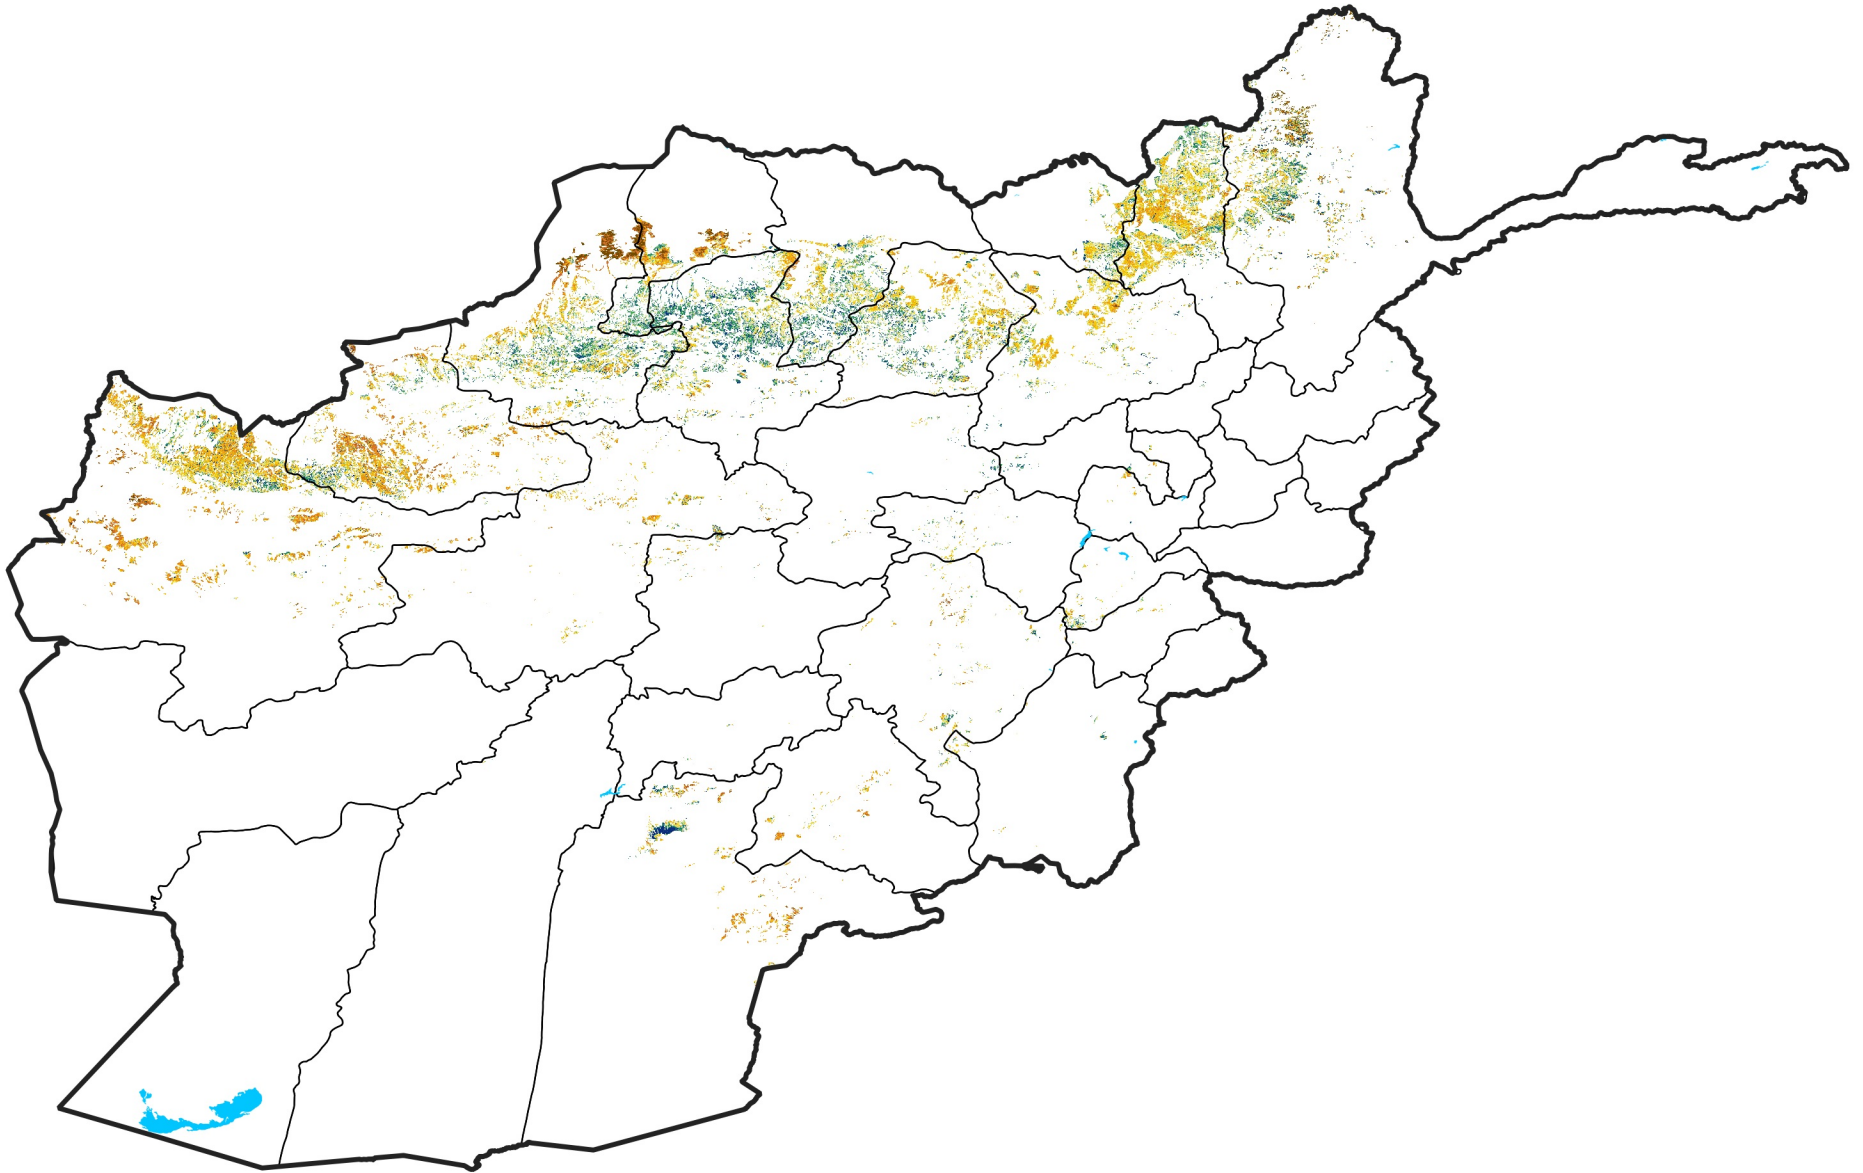

Afghanistan Rainfed Agricultural Areas

Percent of Mean NDVI

2024 / mean (2003 - 2022)

Period 33 / November 21 - 30, 2024

Percent of Normal