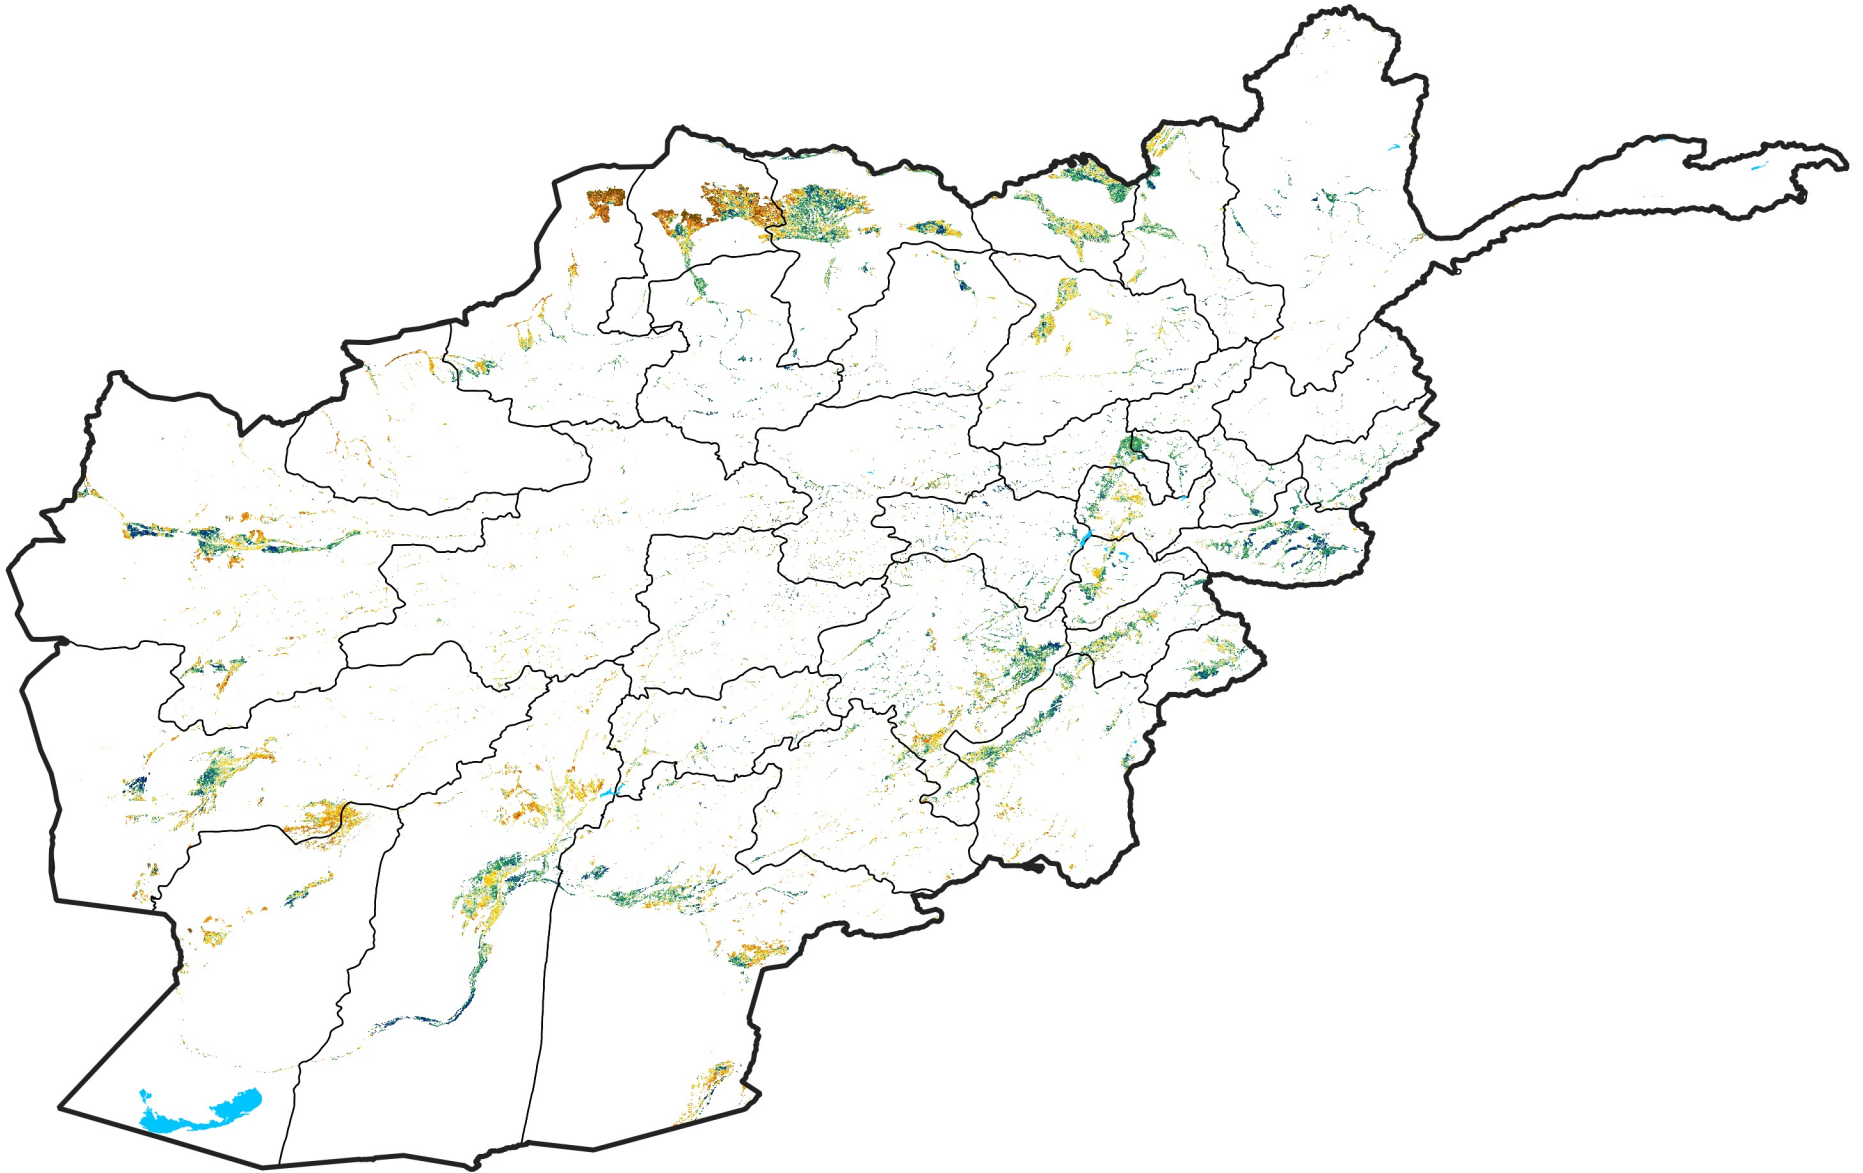

Afghanistan Irrigated Agricultural Areas

Percent of Mean NDVI

2024 / mean (2003 - 2022)

Period 34 / December 01 - 10, 2024

Percent of Normal