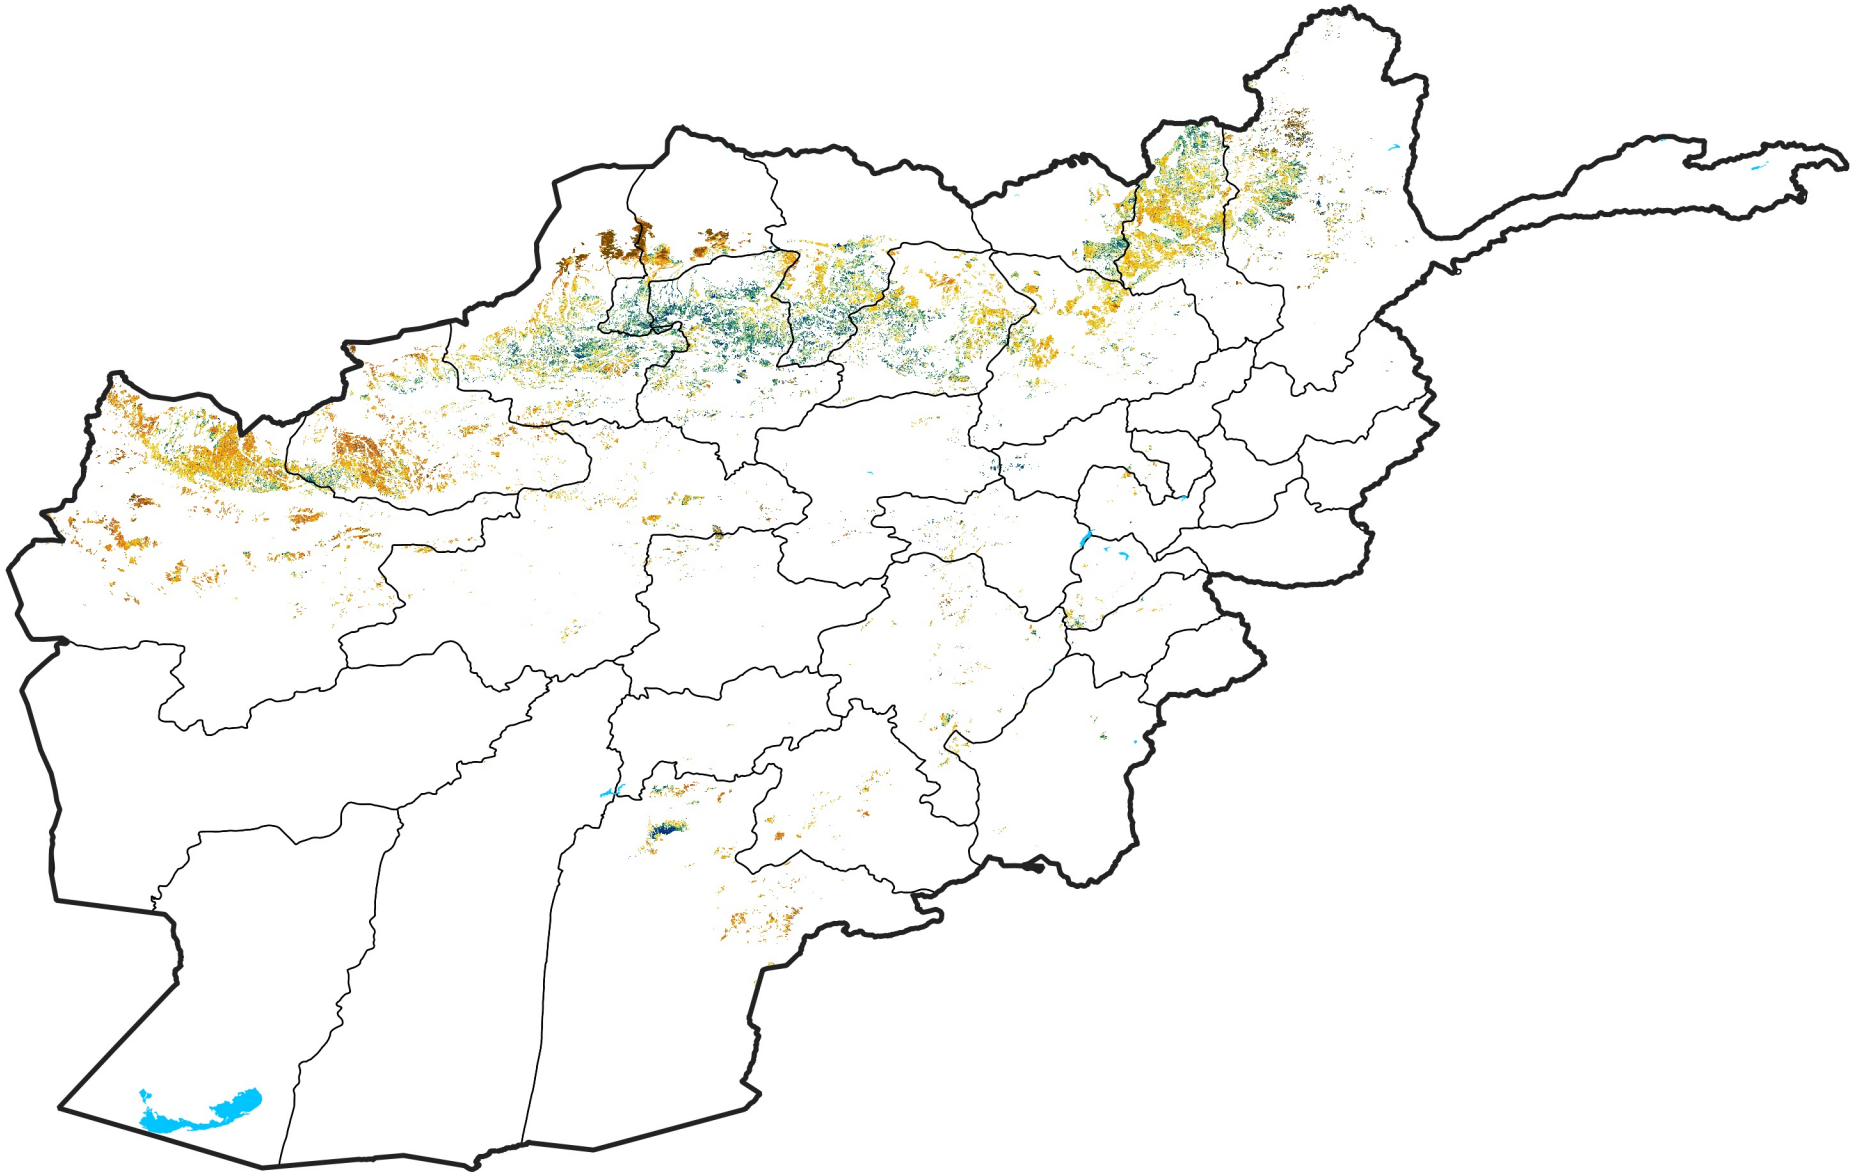

Afghanistan Rainfed Agricultural Areas

Percent of Mean NDVI

2024 / mean (2003 - 2022)

Period 34 / December 01 - 10, 2024

Percent of Normal