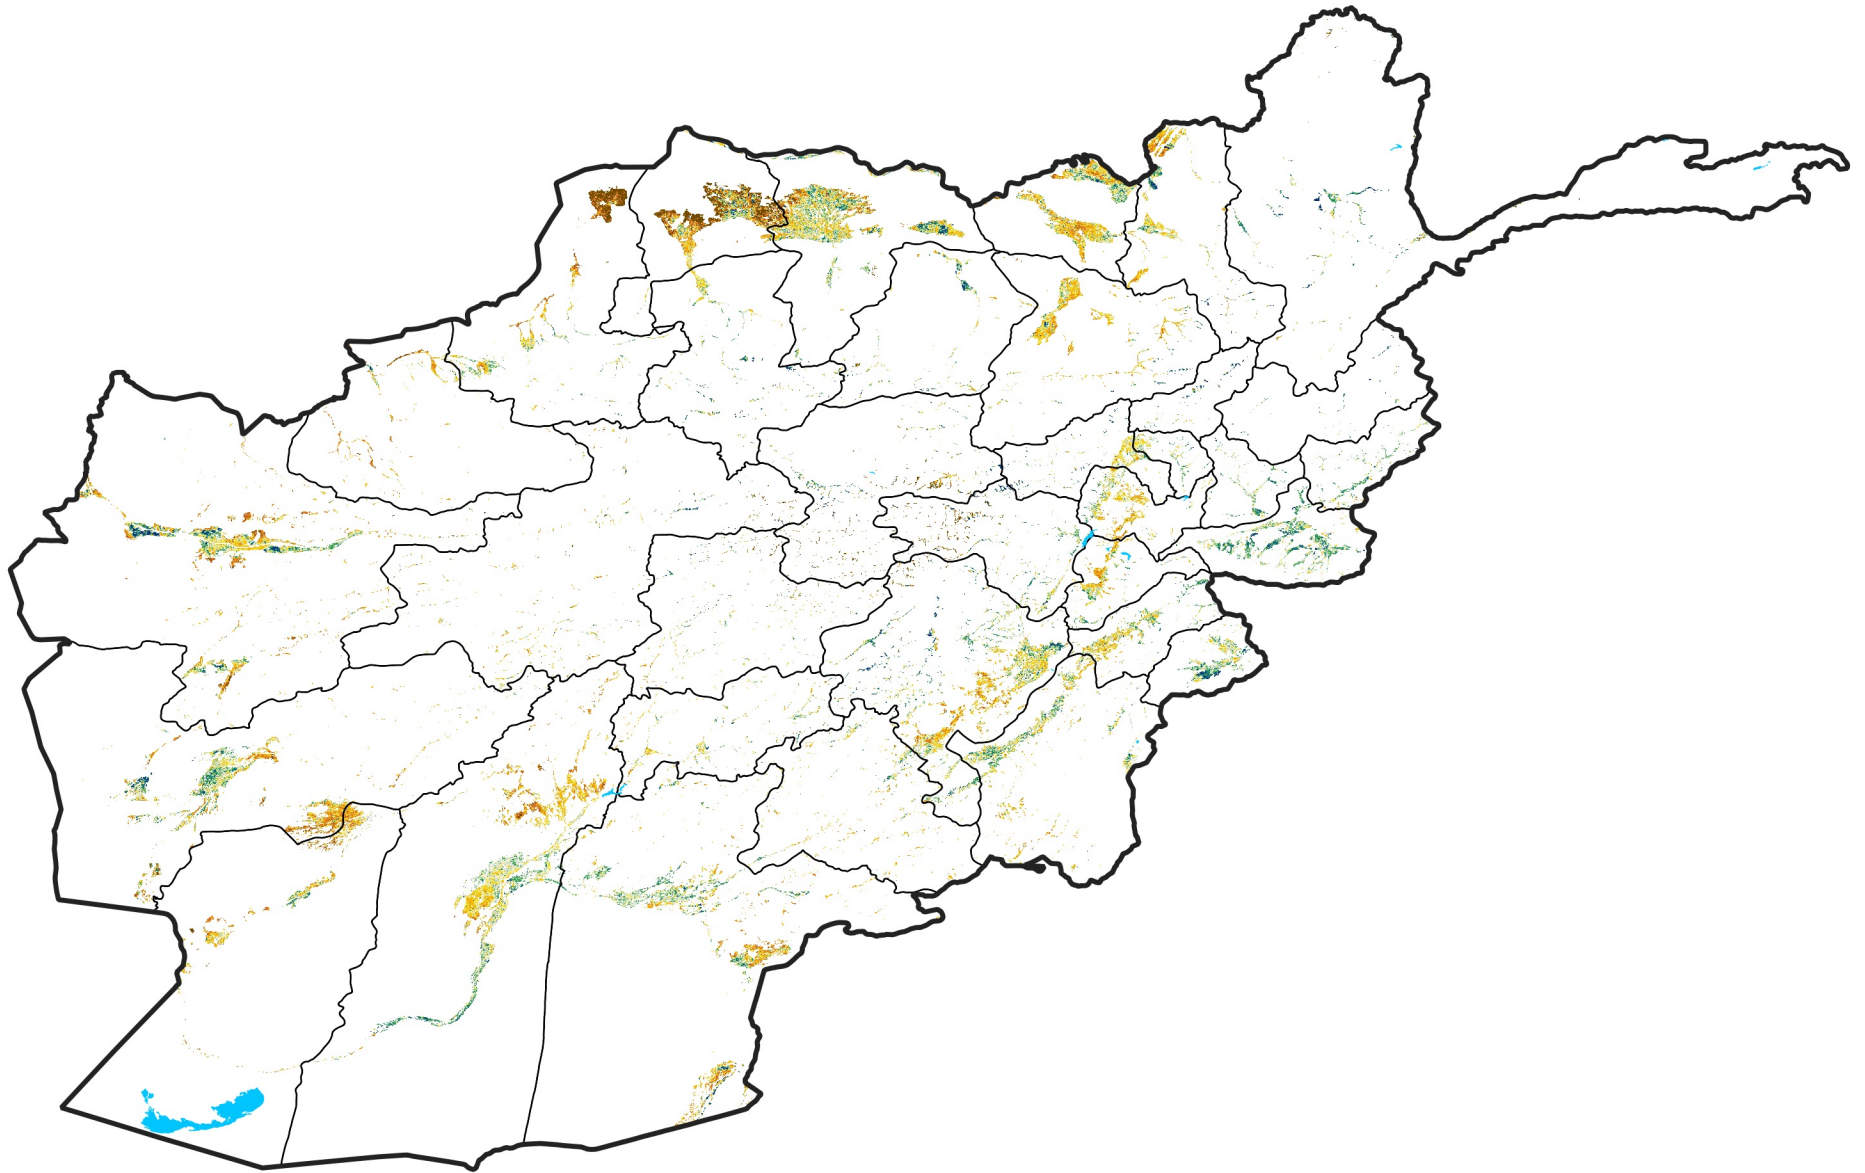

Afghanistan Irrigated Agricultural Areas

Percent of Mean NDVI

2024 / mean (2003 - 2022)

Period 36 / December 21 - 31, 2024

Percent of Normal