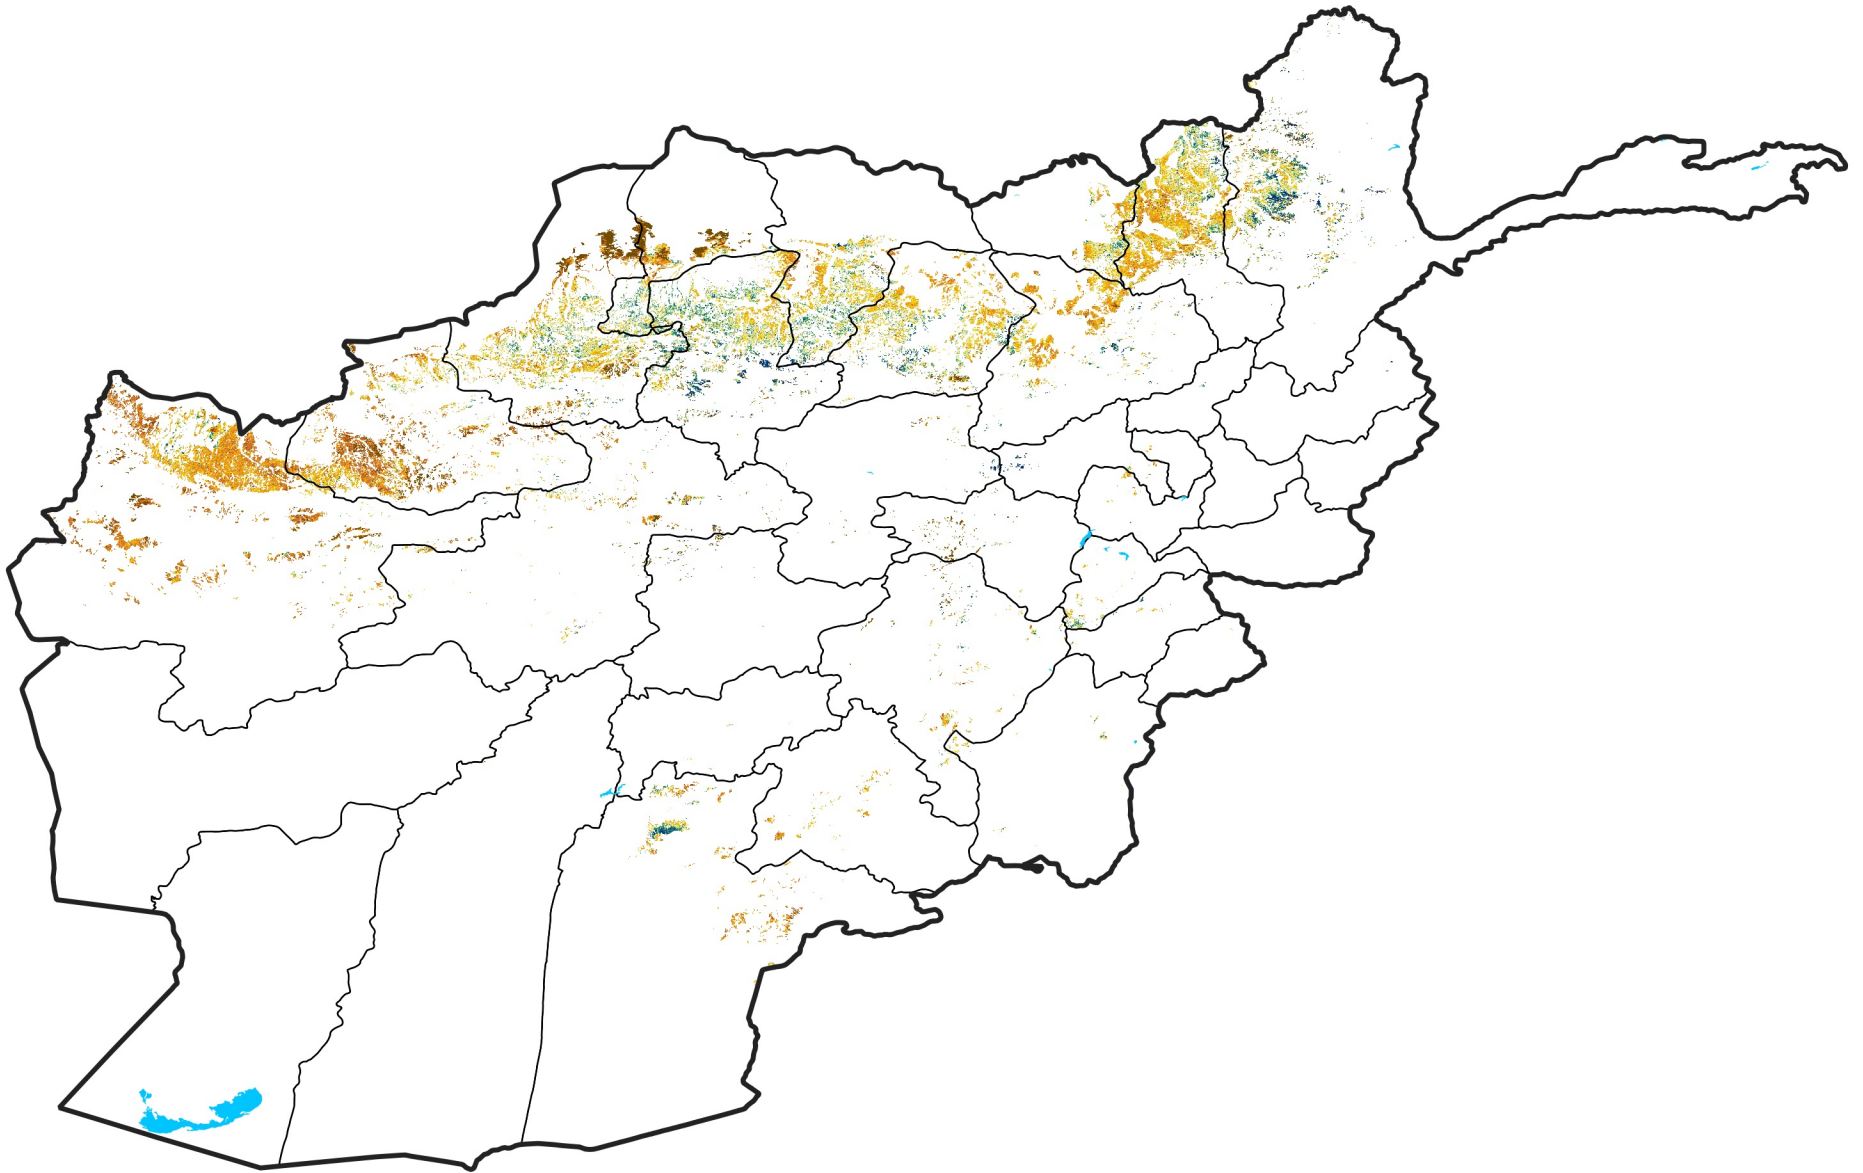

Afghanistan Rainfed Agricultural Areas

Percent of Mean NDVI

2024 / mean (2003 - 2022)

Period 36 / December 21 - 31, 2024

Percent of Normal