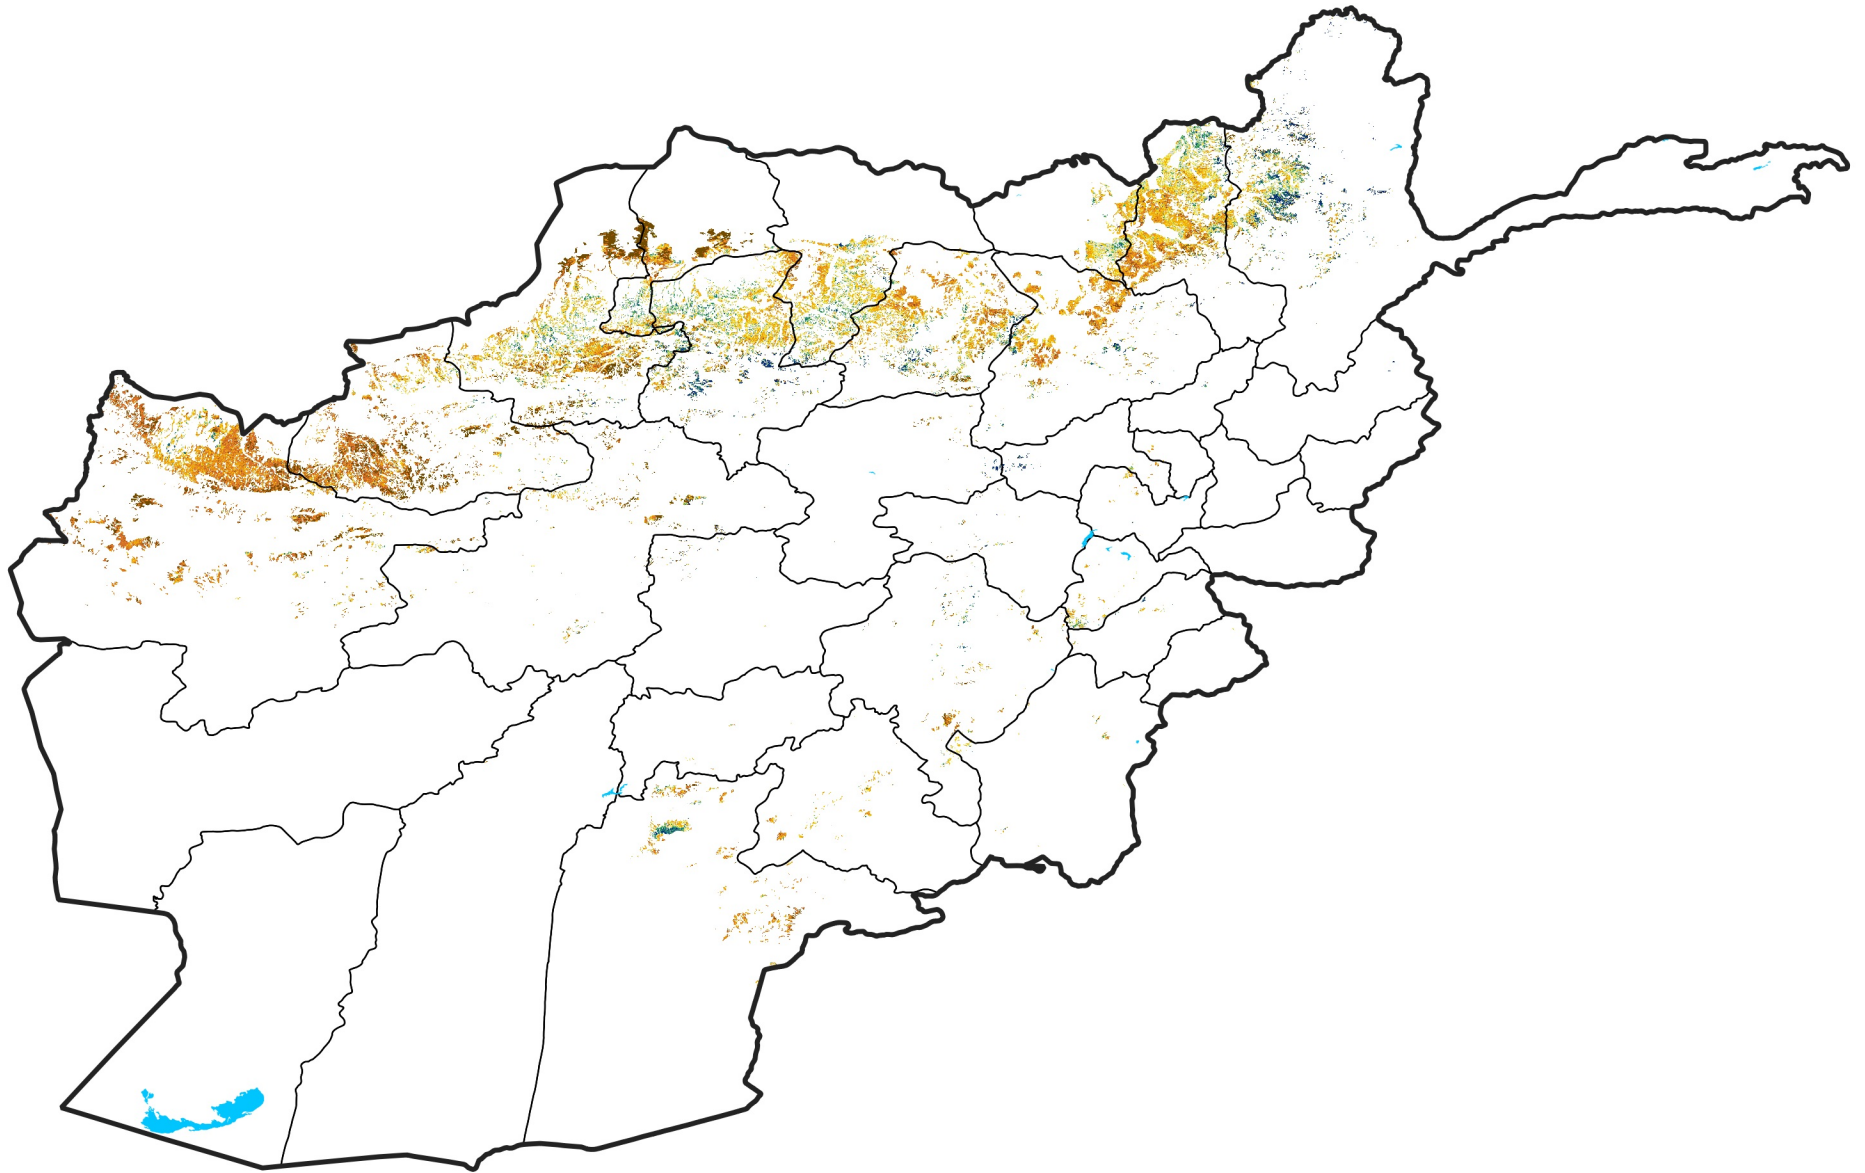

Afghanistan Rainfed Agricultural Areas

Percent of Mean NDVI

2025 / mean (2003 - 2022)

Period 01 / January 01 - 10, 2025

Percent of Normal