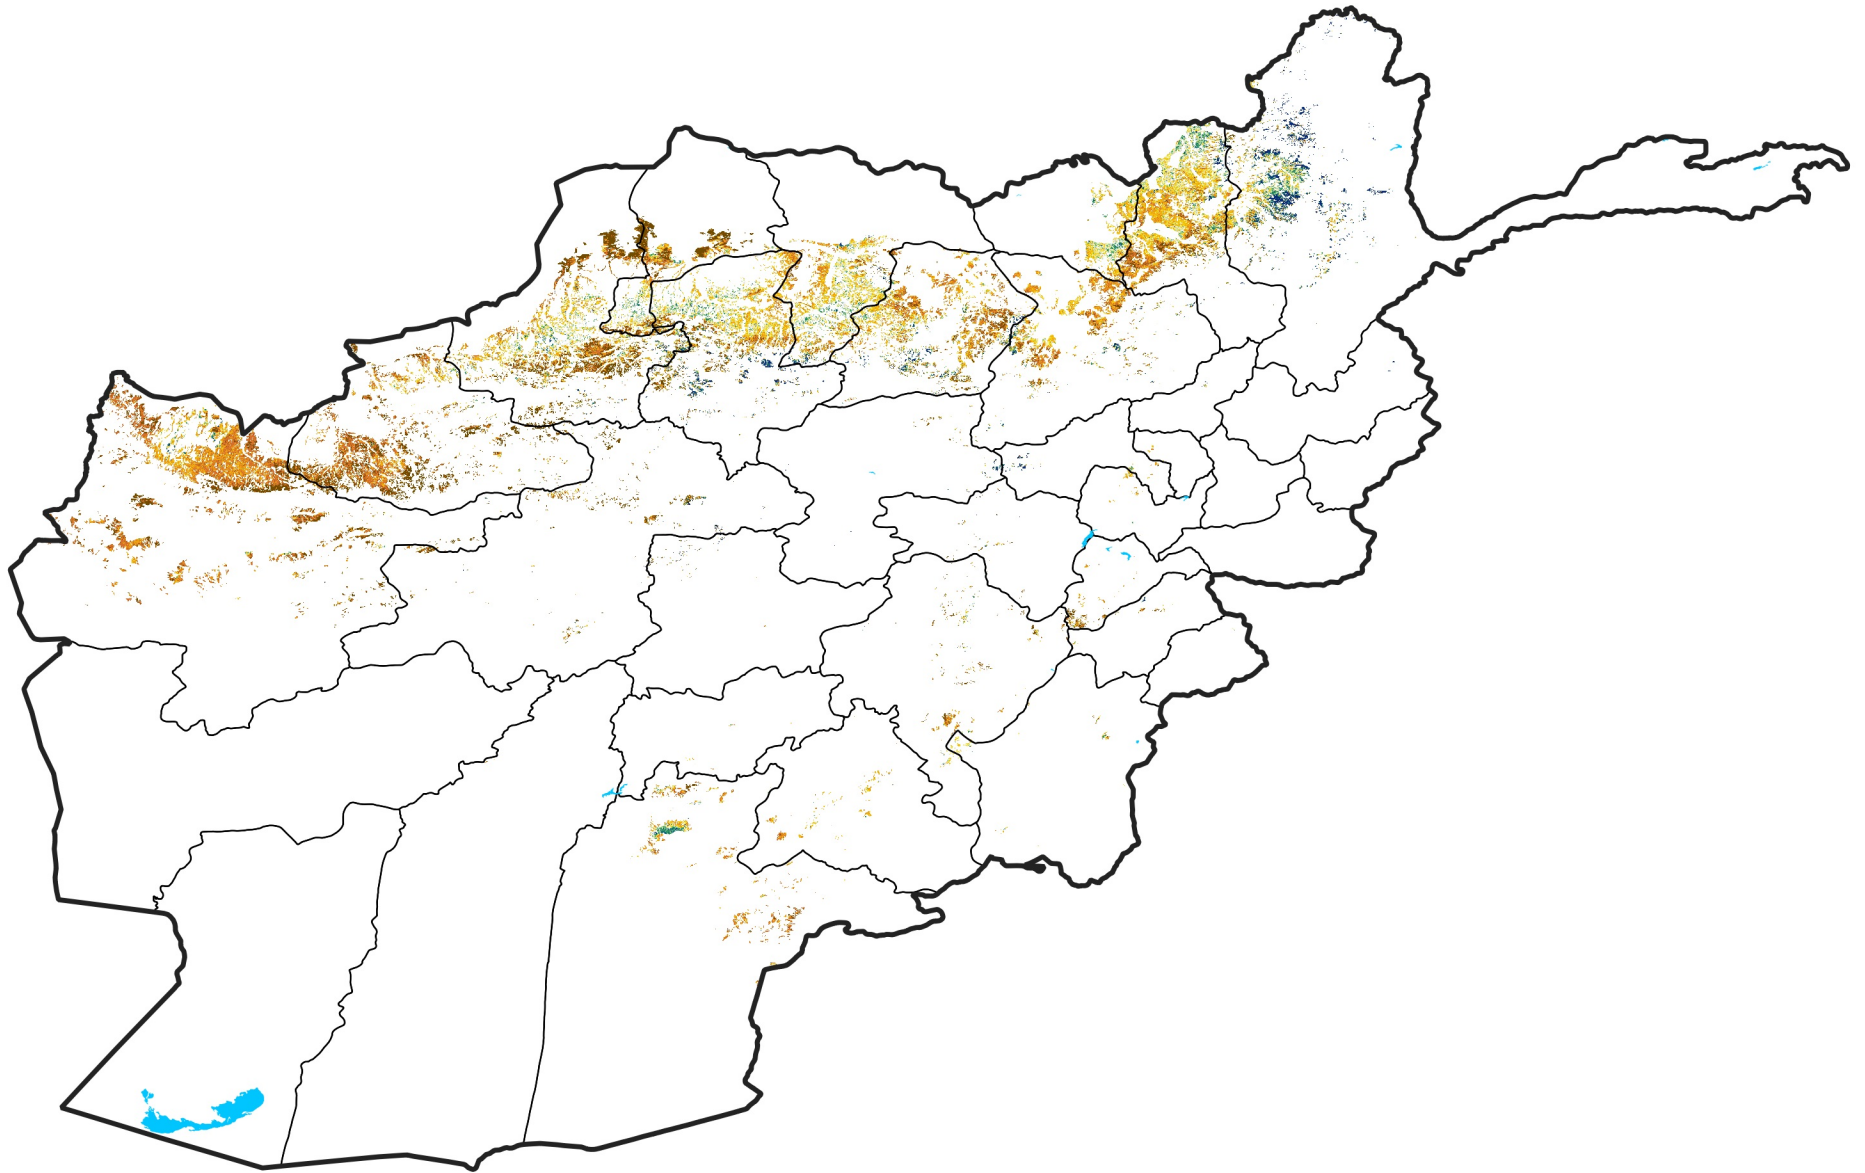

Afghanistan Rainfed Agricultural Areas

Percent of Mean NDVI

2025 / mean (2003 - 2022)

Period 02 / January 11 - 20, 2025

Percent of Normal